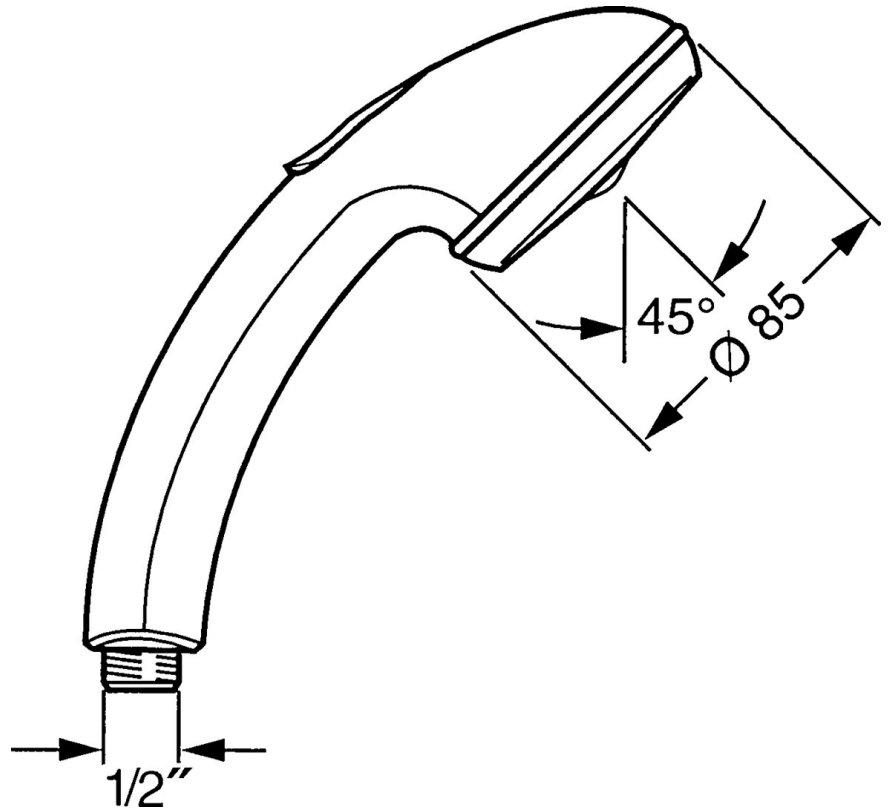

EAN: 4015474673441  
[static.hansa.com/0432010092](https://static.hansa.com/0432010092)

- Shower solutions
- Accessories
- Twist guard for shower hose
- Relaxing - Soft water stream, pleasant for entire body,  
Normal - Even and soft water stream
- Litter filter(s)
- 2 spray functions

### Flow properties

Flow-rate at 3 bar **16.8 l/min**

### Technical properties

Hot water supply **max. +65°C**  
 Working pressure **0.5-5 bar**  
 Connection size **G1/2**  
 Material **Composite**