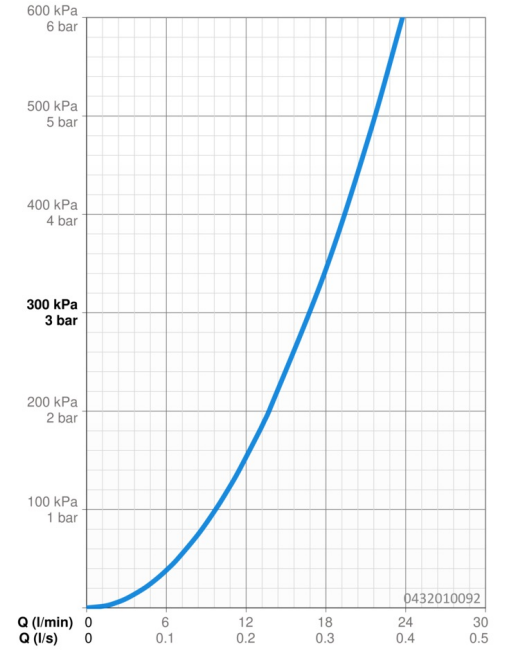

Technical data

Flow properties

Flow-rate at 3 bar **16.8 l/min**

Technical properties

Hot water supply **max. +65°C**
Working pressure **0.5-5 bar**
Connection size **G1/2**
Material **Composite**

Regulations

EN standard **EN 1112**