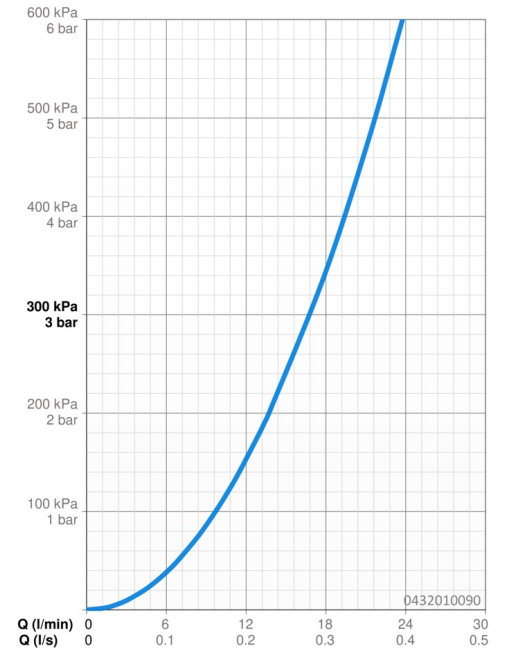

Technical data

Flow properties

Flow-rate at 3 bar **16.8 l/min**

Technical properties

Hot water supply **max. +65°C**
Working pressure **0.5-5 bar**
Connection size **G1/2**
Material **Composite**

Regulations

EN standard **EN 1112**