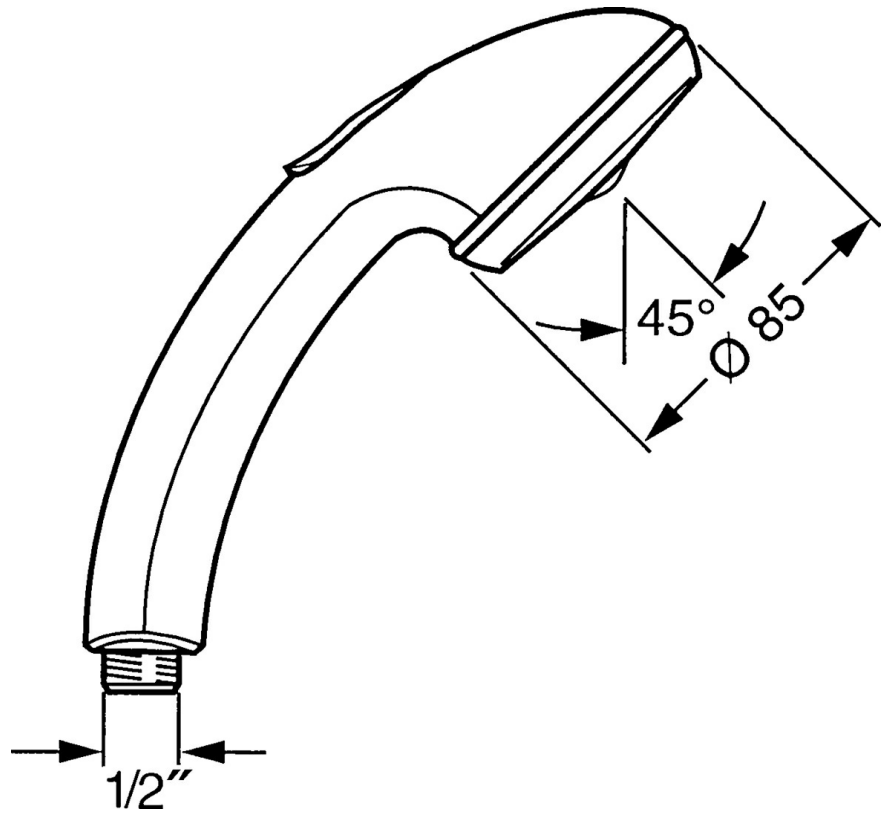

EAN: 4015474684553
static.hansa.com/0432010090

- Shower solutions
- Accessories
- Chrome/Gold
- Twist guard for shower hose
- Relaxing - Soft water stream, pleasant for entire body,
Normal - Even and soft water stream
- Litter filter(s)
- 2 spray functions

Technical data

Flow properties

Flow-rate at 3 bar **16.8 l/min**

Technical properties

Hot water supply **max. +65°C**
 Working pressure **0.5-5 bar**
 Connection size **G1/2**
 Material **Composite**

Regulations

EN standard **EN 1112**

Spare parts

SP04320100

	Name	Code
1	Cover Discontinued	59911288
2	Strainer	59906859
N.I.	Hose coupling, G1/2 Discontinued	59912237