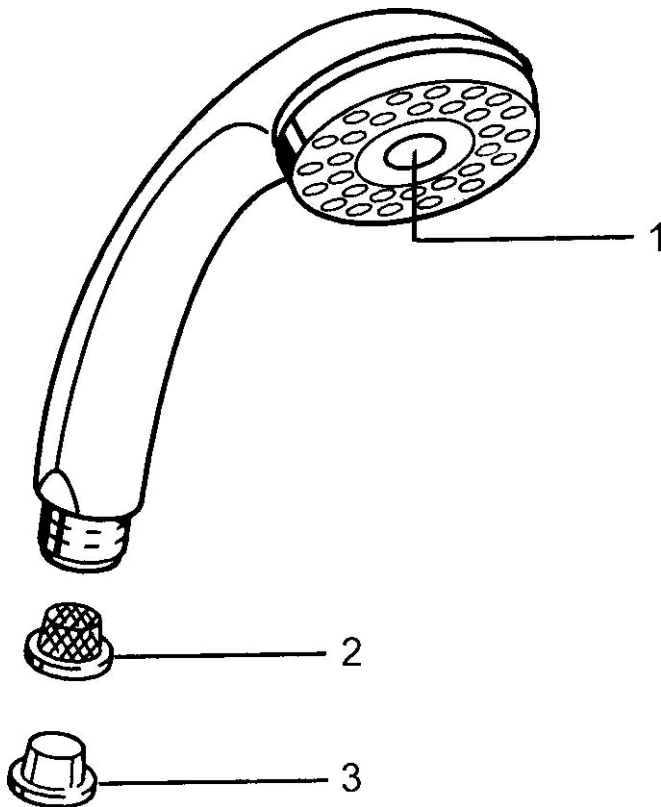

EAN: 4015474684553
static.hansa.com/0432010090

- Shower solutions
- Accessories
- Chrome/Gold
- Twist guard for shower hose
- Relaxing - Soft water stream, pleasant for entire body,
Normal - Even and soft water stream
- Litter filter(s)
- 2 spray functions

Technical data

Flow properties

Flow-rate at 3 bar **16.8 l/min**

Technical properties

Hot water supply **max. +65°C**
 Working pressure **0.5-5 bar**
 Connection size **G1/2**
 Material **Composite**

Regulations

EN standard **EN 1112**

Spare parts

SP04320100

	Name	Code
1	Cover Discontinued	59911288
2	Strainer	59906859
N.I.	Hose coupling, G1/2 Discontinued	59912237