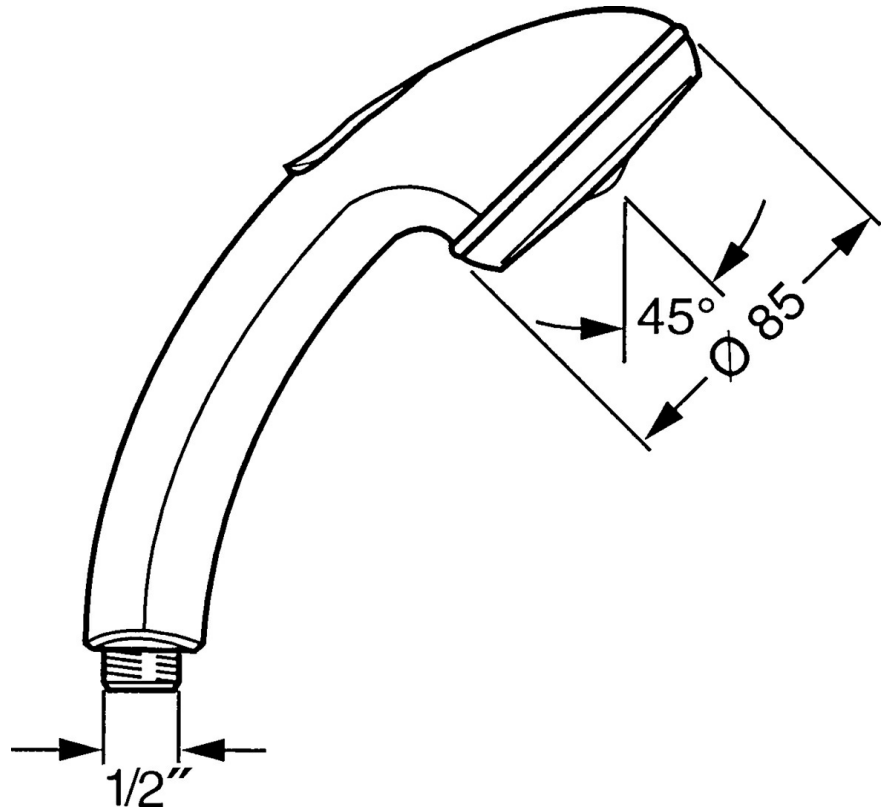

EAN: 4015474673434
static.hansa.com/0432010086

- Shower solutions
- Accessories
- Twist guard for shower hose
- Relaxing - Soft water stream, pleasant for entire body,
Normal - Even and soft water stream
- Litter filter(s)
- 2 spray functions

Technical data

Flow properties

Flow-rate at 3 bar **16.8 l/min**

Technical properties

Hot water supply **max. +65°C**
 Working pressure **0.5-5 bar**
 Connection size **G1/2**
 Material **Composite**

Regulations

EN standard **EN 1112**

Spare parts

SP04320100

	Name	Code
1	Cover Discontinued	59911288
2	Strainer	59906859
N.I.	Hose coupling, G1/2 Discontinued	59912237