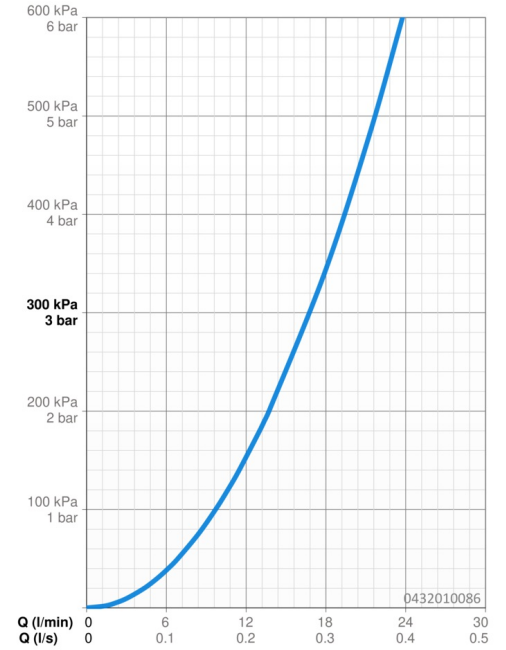

Technical data

Flow properties

Flow-rate at 3 bar **16.8 l/min**

Technical properties

Hot water supply **max. +65°C**
Working pressure **0.5-5 bar**
Connection size **G1/2**
Material **Composite**

Regulations

EN standard **EN 1112**