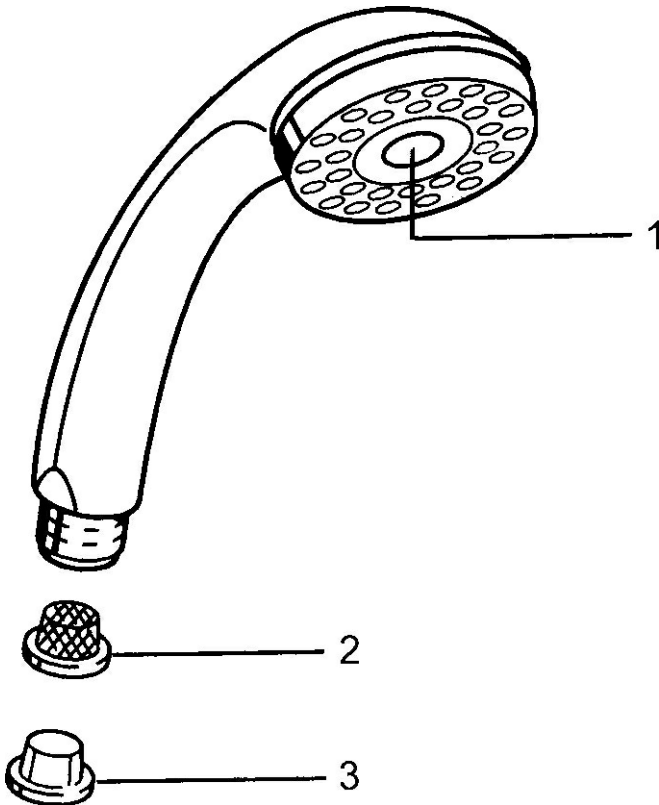

EAN: 4015474673434
static.hansa.com/0432010086

- Shower solutions
- Accessories
- Twist guard for shower hose
- Relaxing - Soft water stream, pleasant for entire body,
Normal - Even and soft water stream
- Litter filter(s)
- 2 spray functions

Technical data

Flow properties

Flow-rate at 3 bar **16.8 l/min**

Technical properties

Hot water supply **max. +65°C**
 Working pressure **0.5-5 bar**
 Connection size **G1/2**
 Material **Composite**

Regulations

EN standard **EN 1112**

Spare parts

SP04320100

	Name	Code
1	Cover Discontinued	59911288
2	Strainer	59906859
N.I.	Hose coupling, G1/2 Discontinued	59912237