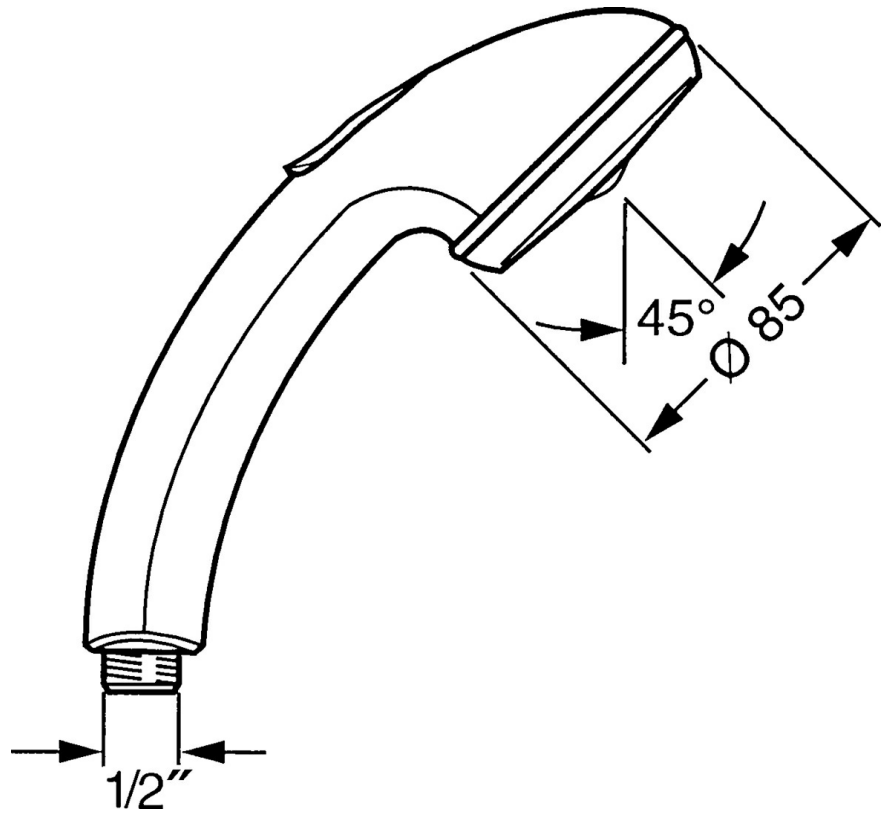

EAN: 4015474673410
static.hansa.com/0432010084

- Shower solutions
- Accessories
- Black
- Twist guard for shower hose
- Relaxing - Soft water stream, pleasant for entire body,
Normal - Even and soft water stream
- Litter filter(s)
- 2 spray functions

Technical data

Flow properties

Flow-rate at 3 bar **16.8 l/min**

Technical properties

Hot water supply **max. +65°C**
 Working pressure **0.5-5 bar**
 Connection size **G1/2**
 Material **Composite**

Regulations

EN standard **EN 1112**

Spare parts

SP04320100

	Name	Code
1	Cover Discontinued	59911288
2	Strainer	59906859
N.I.	Hose coupling, G1/2 Discontinued	59912237