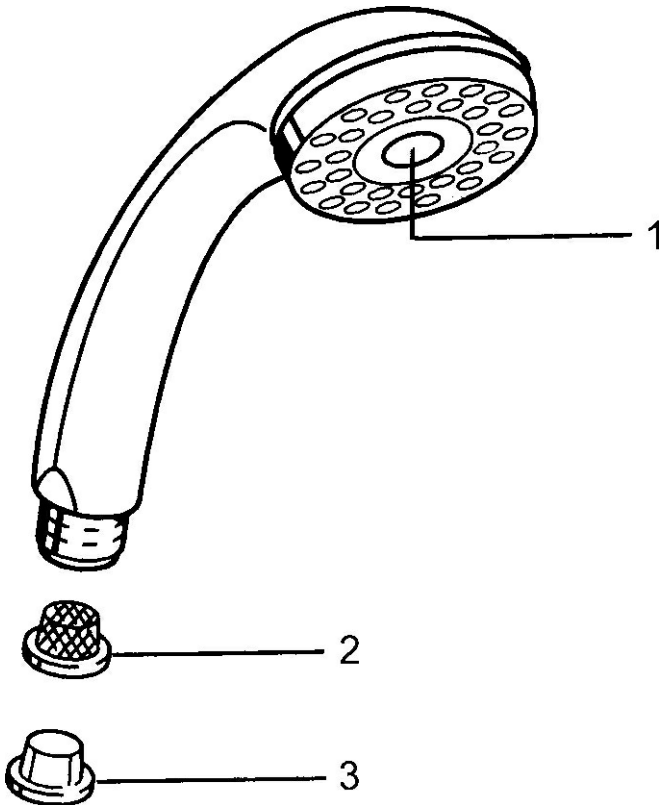

EAN: 4015474673410
static.hansa.com/0432010084

- Shower solutions
- Accessories
- Black
- Twist guard for shower hose
- Relaxing - Soft water stream, pleasant for entire body,
Normal - Even and soft water stream
- Litter filter(s)
- 2 spray functions

Technical data

Flow properties

Flow-rate at 3 bar **16.8 l/min**

Technical properties

Hot water supply **max. +65°C**
 Working pressure **0.5-5 bar**
 Connection size **G1/2**
 Material **Composite**

Regulations

EN standard **EN 1112**

Spare parts

SP04320100

	Name	Code
1	Cover Discontinued	59911288
2	Strainer	59906859
N.I.	Hose coupling, G1/2 Discontinued	59912237