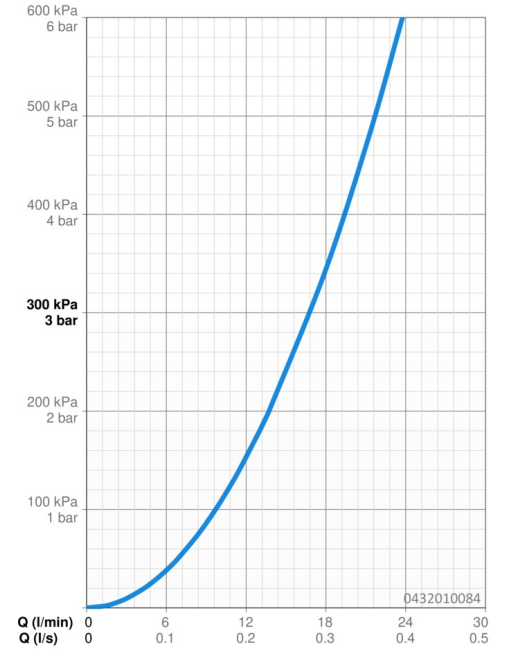

Technical data

Flow properties

Flow-rate at 3 bar **16.8 l/min**

Technical properties

Hot water supply **max. +65°C**
Working pressure **0.5-5 bar**
Connection size **G1/2**
Material **Composite**

Regulations

EN standard **EN 1112**