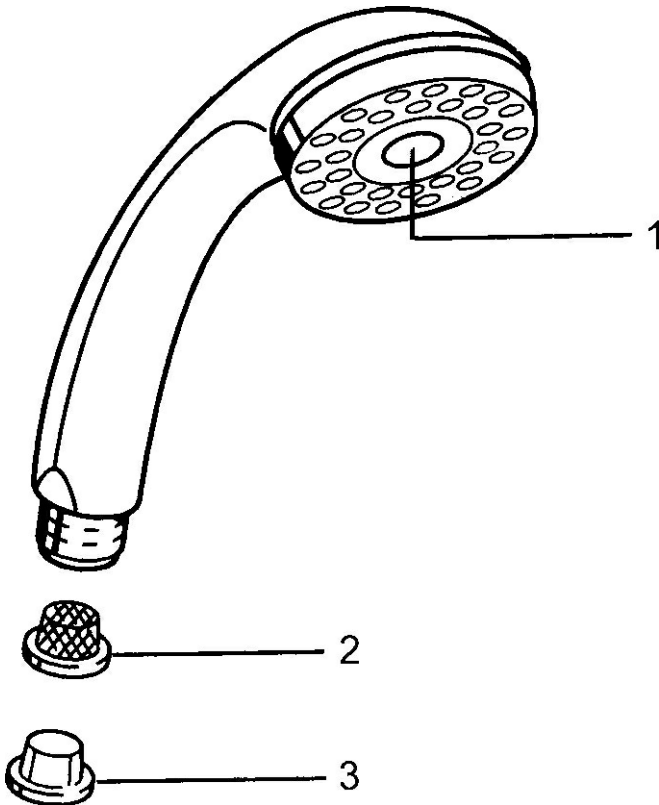

EAN: 4015474673403
static.hansa.com/0432010083

- Shower solutions
- Accessories
- Red
- Twist guard for shower hose
- Relaxing - Soft water stream, pleasant for entire body,
Normal - Even and soft water stream
- Litter filter(s)
- 2 spray functions

Technical data

Flow properties

Flow-rate at 3 bar **16.8 l/min**

Technical properties

Hot water supply **max. +65°C**
 Working pressure **0.5-5 bar**
 Connection size **G1/2**
 Material **Composite**

Regulations

EN standard **EN 1112**

Spare parts

SP04320100

	Name	Code
1	Cover Discontinued	59911288
2	Strainer	59906859
N.I.	Hose coupling, G1/2 Discontinued	59912237