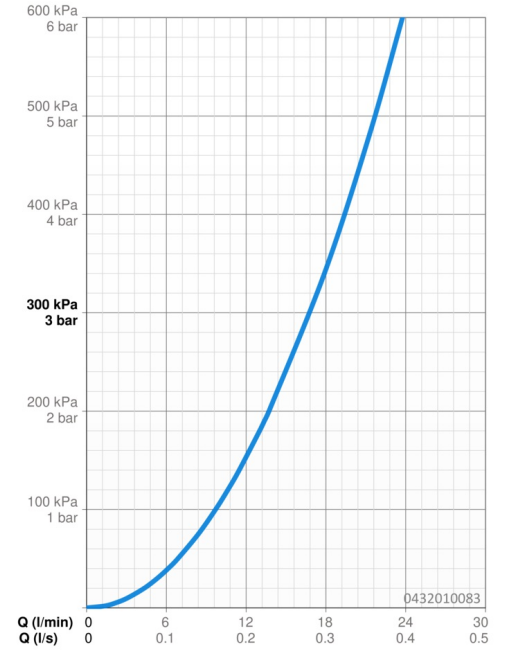

Technical data

Flow properties

Flow-rate at 3 bar **16.8 l/min**

Technical properties

Hot water supply **max. +65°C**
Working pressure **0.5-5 bar**
Connection size **G1/2**
Material **Composite**

Regulations

EN standard **EN 1112**