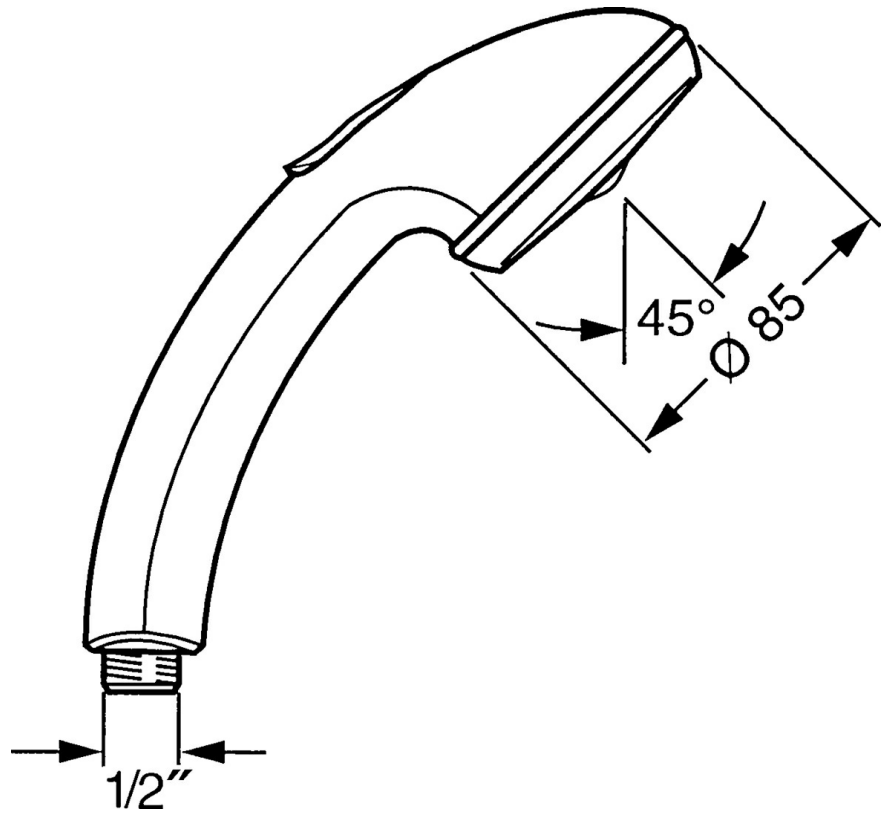

EAN: 4015474673403
static.hansa.com/0432010083

- Shower solutions
- Accessories
- Red
- Twist guard for shower hose
- Relaxing - Soft water stream, pleasant for entire body,
Normal - Even and soft water stream
- Litter filter(s)
- 2 spray functions

Technical data

Flow properties

Flow-rate at 3 bar **16.8 l/min**

Technical properties

Hot water supply **max. +65°C**
 Working pressure **0.5-5 bar**
 Connection size **G1/2**
 Material **Composite**

Regulations

EN standard **EN 1112**

Spare parts

SP04320100

	Name	Code
1	Cover Discontinued	59911288
2	Strainer	59906859
N.I.	Hose coupling, G1/2 Discontinued	59912237