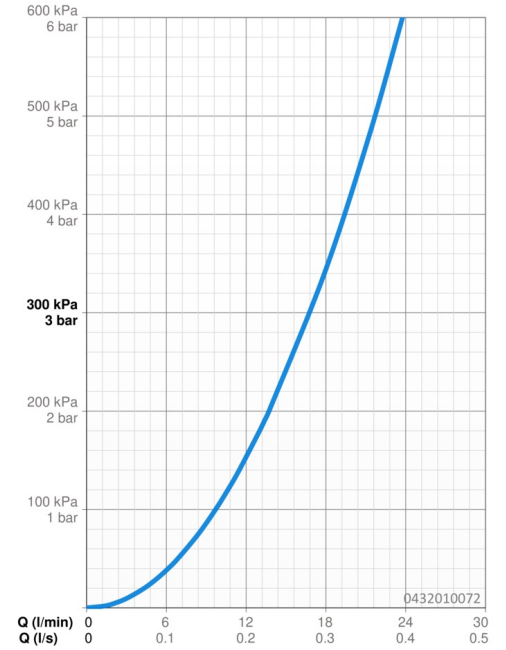

Technical data

Flow properties

Flow-rate at 3 bar **16.8 l/min**

Technical properties

Hot water supply **max. +65°C**
Working pressure **0.5-5 bar**
Connection size **G1/2**
Material **Composite**

Regulations

EN standard **EN 1112**