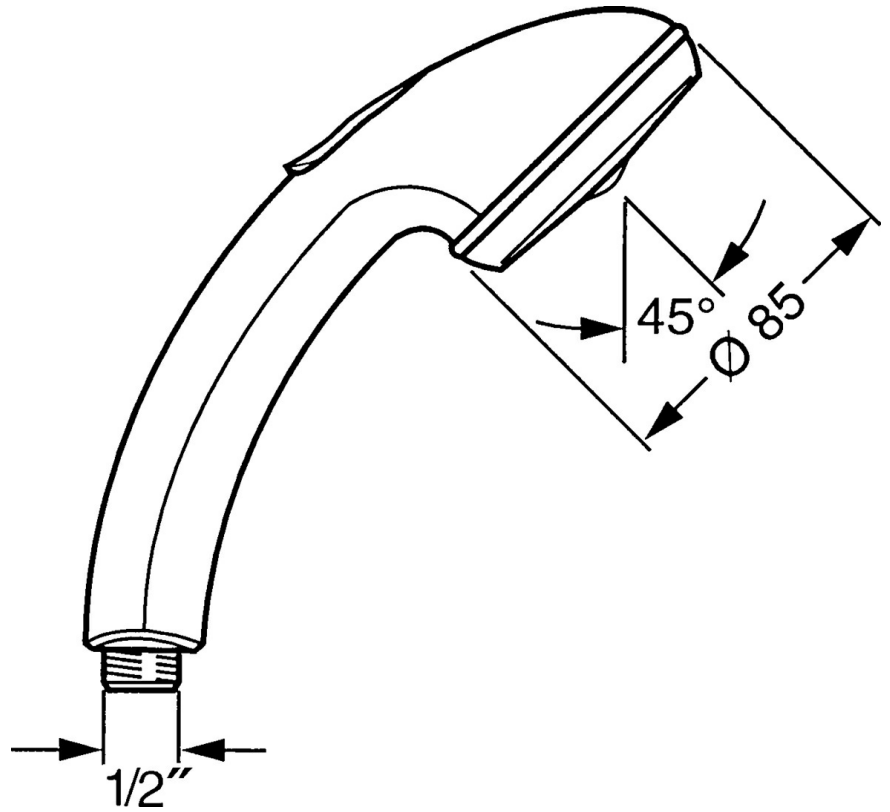

EAN: 4015474673366
static.hansa.com/0432010072

- Shower solutions
- Accessories
- Twist guard for shower hose
- Relaxing - Soft water stream, pleasant for entire body,
Normal - Even and soft water stream
- Litter filter(s)
- 2 spray functions

Technical data

Flow properties

Flow-rate at 3 bar **16.8 l/min**

Technical properties

Hot water supply **max. +65°C**
 Working pressure **0.5-5 bar**
 Connection size **G1/2**
 Material **Composite**

Regulations

EN standard **EN 1112**

Spare parts

SP04320100

	Name	Code
1	Cover Discontinued	59911288
2	Strainer	59906859
N.I.	Hose coupling, G1/2 Discontinued	59912237