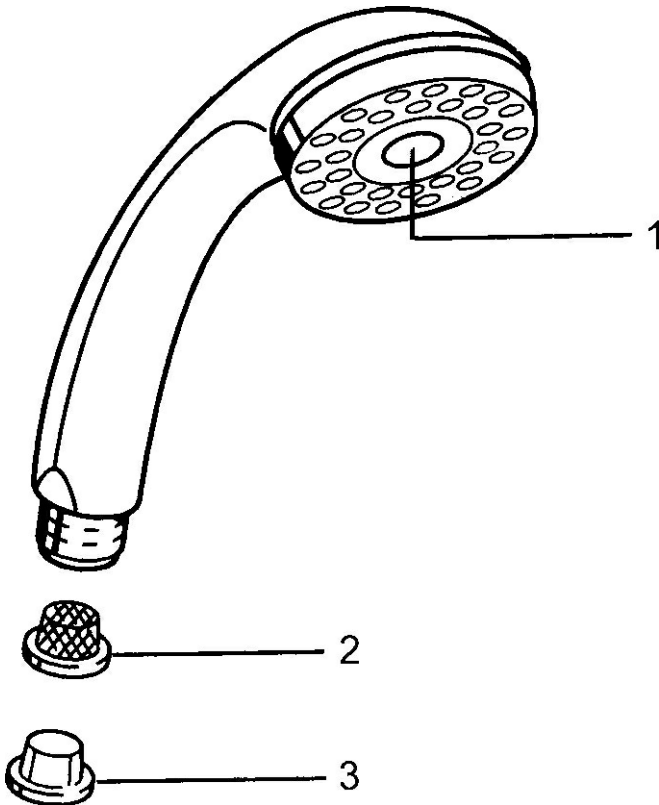

EAN: 4015474673366
static.hansa.com/0432010072

- Shower solutions
- Accessories
- Twist guard for shower hose
- Relaxing - Soft water stream, pleasant for entire body,
Normal - Even and soft water stream
- Litter filter(s)
- 2 spray functions

Technical data

Flow properties

Flow-rate at 3 bar **16.8 l/min**

Technical properties

Hot water supply **max. +65°C**
 Working pressure **0.5-5 bar**
 Connection size **G1/2**
 Material **Composite**

Regulations

EN standard **EN 1112**

Spare parts

SP04320100

	Name	Code
1	Cover Discontinued	59911288
2	Strainer	59906859
N.I.	Hose coupling, G1/2 Discontinued	59912237