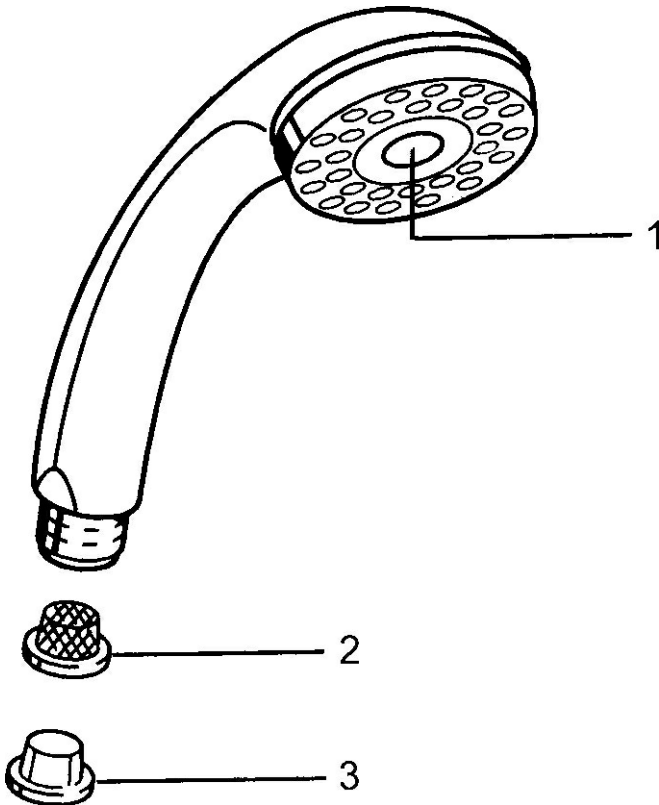

EAN: 4015474673359
static.hansa.com/0432010042

- Shower solutions
- Accessories
- Aranja/Edelmessing
- Twist guard for shower hose
- Relaxing - Soft water stream, pleasant for entire body,
Normal - Even and soft water stream
- Litter filter(s)
- 2 spray functions

Technical data

Flow properties

Flow-rate at 3 bar **16.8 l/min**

Technical properties

Hot water supply **max. +65°C**
 Working pressure **0.5-5 bar**
 Connection size **G1/2**
 Material **Composite**

Regulations

EN standard **EN 1112**

Spare parts

SP04320100

	Name	Code
1	Cover Discontinued	59911288
2	Strainer	59906859
N.I.	Hose coupling, G1/2 Discontinued	59912237