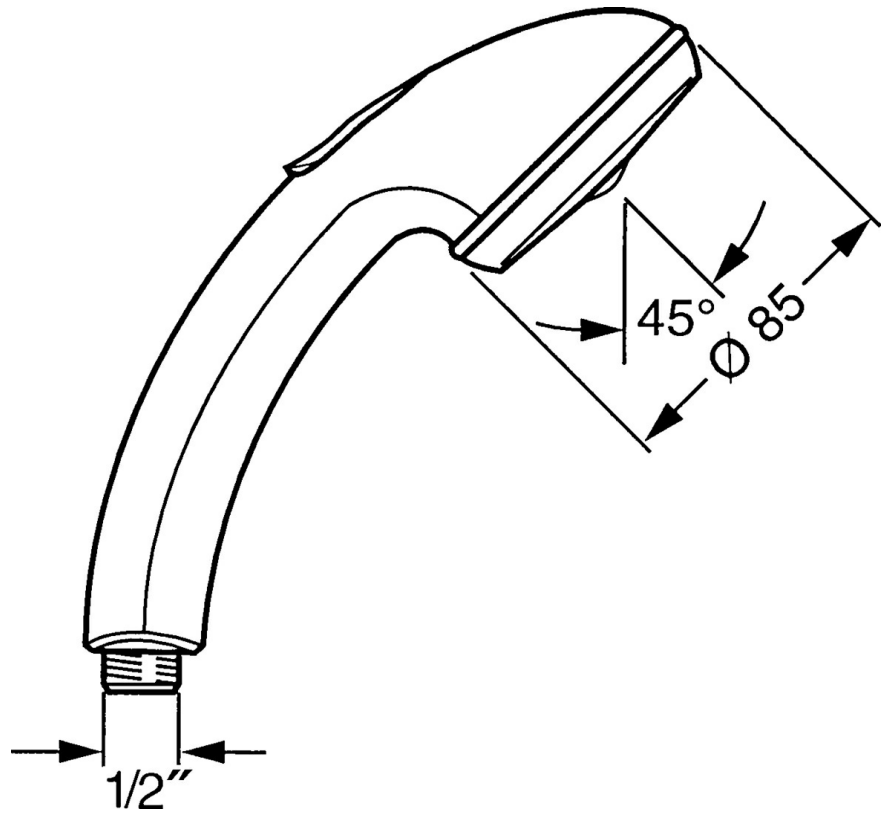

EAN: 4015474673359
static.hansa.com/0432010042

- Shower solutions
- Accessories
- Aranja/Edelmessing
- Twist guard for shower hose
- Relaxing - Soft water stream, pleasant for entire body,
Normal - Even and soft water stream
- Litter filter(s)
- 2 spray functions

Technical data

Flow properties

Flow-rate at 3 bar **16.8 l/min**

Technical properties

Hot water supply **max. +65°C**
 Working pressure **0.5-5 bar**
 Connection size **G1/2**
 Material **Composite**

Regulations

EN standard **EN 1112**

Spare parts

SP04320100

	Name	Code
1	Cover Discontinued	59911288
2	Strainer	59906859
N.I.	Hose coupling, G1/2 Discontinued	59912237