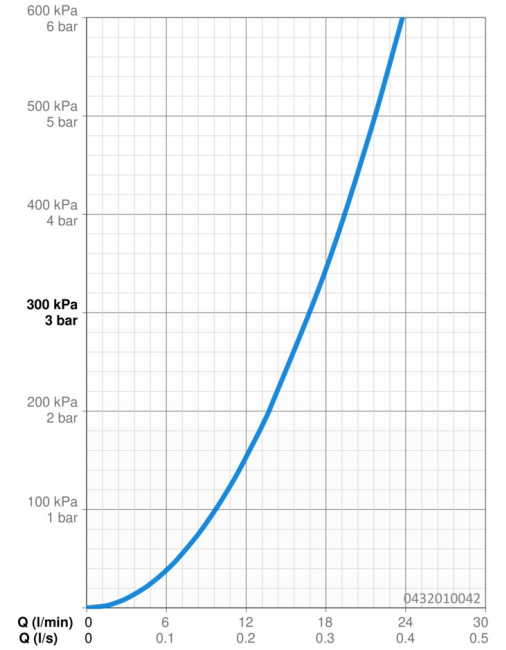

Technical data

Flow properties

Flow-rate at 3 bar **16.8 l/min**

Technical properties

Hot water supply **max. +65°C**
Working pressure **0.5-5 bar**
Connection size **G1/2**
Material **Composite**

Regulations

EN standard **EN 1112**