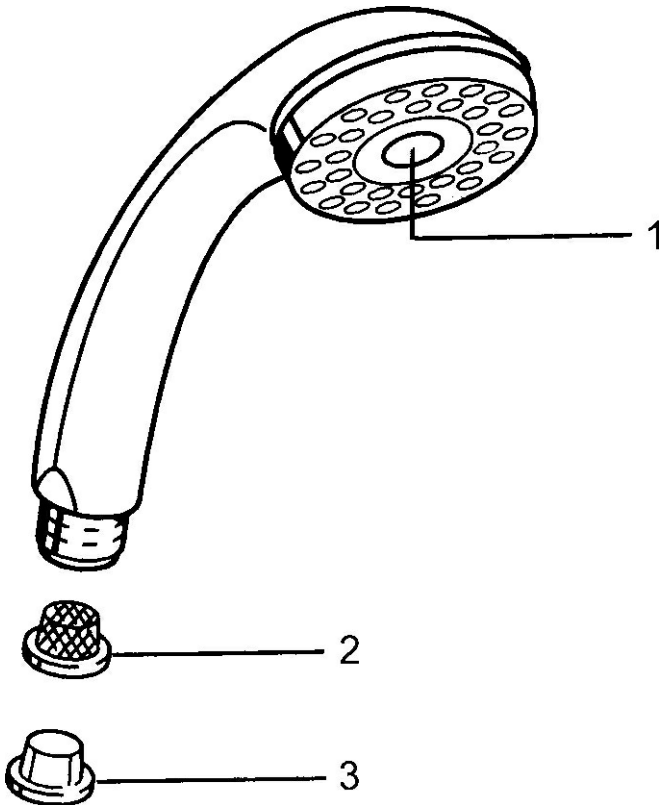

EAN: 4015474673335
static.hansa.com/0432010040

- Shower solutions
- Accessories
- Aranja
- Twist guard for shower hose
- Relaxing - Soft water stream, pleasant for entire body,
Normal - Even and soft water stream
- Litter filter(s)
- 2 spray functions

Technical data

Flow properties

Flow-rate at 3 bar **16.8 l/min**

Technical properties

Hot water supply **max. +65°C**
 Working pressure **0.5-5 bar**
 Connection size **G1/2**
 Material **Composite**

Regulations

EN standard **EN 1112**

Spare parts

SP04320100

	Name	Code
1	Cover Discontinued	59911288
2	Strainer	59906859
N.I.	Hose coupling, G1/2 Discontinued	59912237