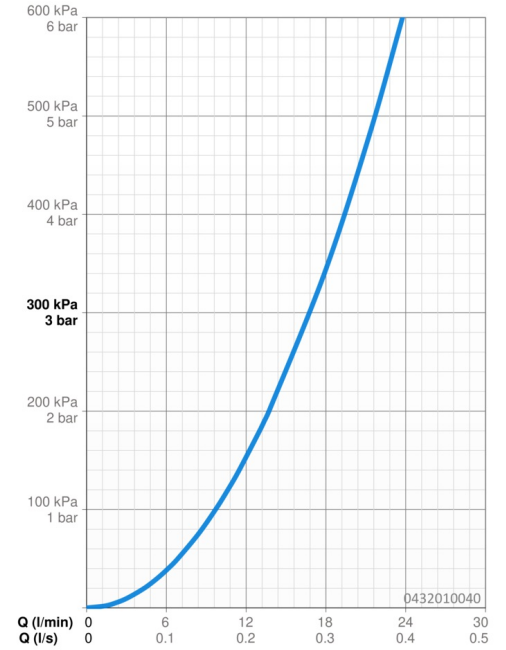

Technical data

Flow properties

Flow-rate at 3 bar **16.8 l/min**

Technical properties

Hot water supply **max. +65°C**
Working pressure **0.5-5 bar**
Connection size **G1/2**
Material **Composite**

Regulations

EN standard **EN 1112**