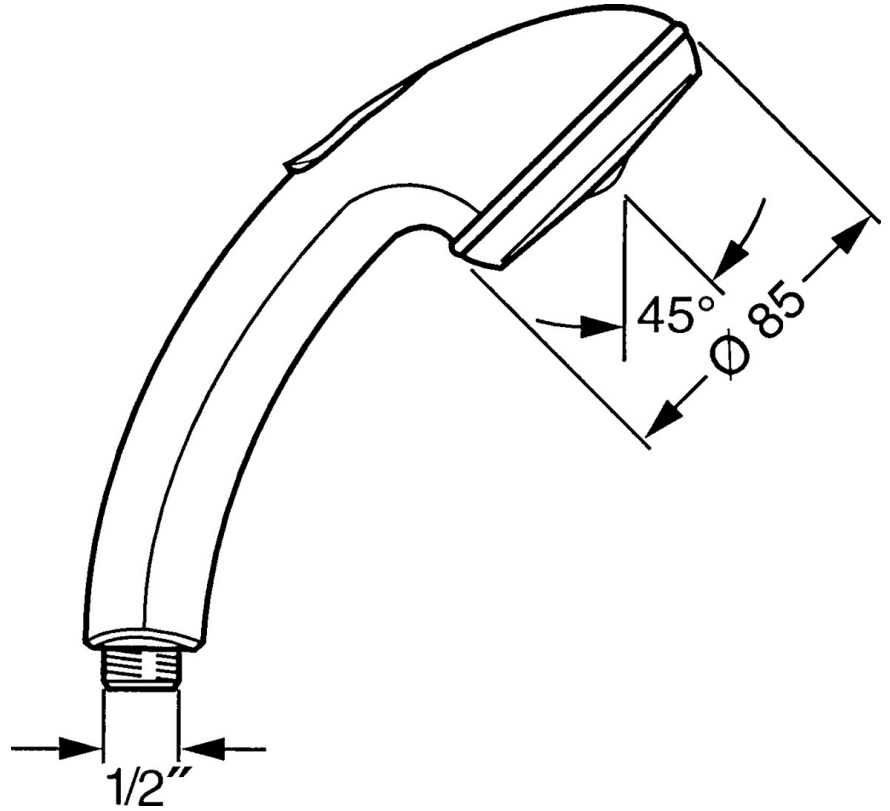

EAN: 4015474673335
static.hansa.com/0432010040

- Shower solutions
- Accessories
- Aranja
- Twist guard for shower hose
- Relaxing - Soft water stream, pleasant for entire body,
Normal - Even and soft water stream
- Litter filter(s)
- 2 spray functions

Technical data

Flow properties

Flow-rate at 3 bar **16.8 l/min**

Technical properties

Hot water supply **max. +65°C**
 Working pressure **0.5-5 bar**
 Connection size **G1/2**
 Material **Composite**

Regulations

EN standard **EN 1112**

Spare parts

SP04320100

	Name	Code
1	Cover Discontinued	59911288
2	Strainer	59906859
N.I.	Hose coupling, G1/2 Discontinued	59912237