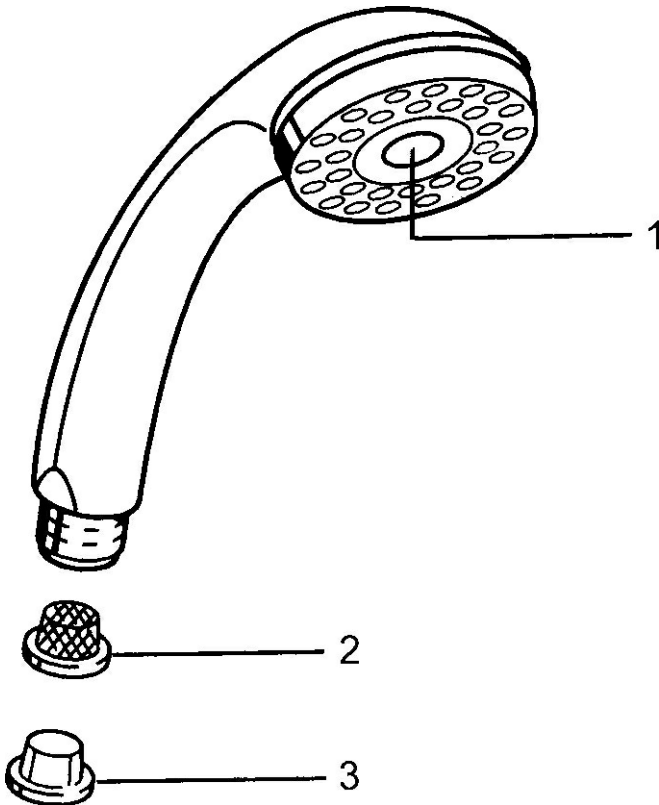

EAN: 4015474673328
static.hansa.com/04320100

- Shower solutions
- Accessories
- Chrome
- Twist guard for shower hose
- Relaxing - Soft water stream, pleasant for entire body, Normal - Even and soft water stream
- Litter filter(s)
- 2 spray functions

Technical data

Flow properties

Flow-rate at 3 bar **16.8 l/min**

Technical properties

Hot water supply **max. +65°C**
 Working pressure **0.5-5 bar**
 Connection size **G1/2**
 Material **Composite**

Regulations

EN standard **EN 1112**

Spare parts

SP04320100

	Name	Code
1	Cover Discontinued	59911288
2	Strainer	59906859
N.I.	Hose coupling, G1/2 Discontinued	59912237