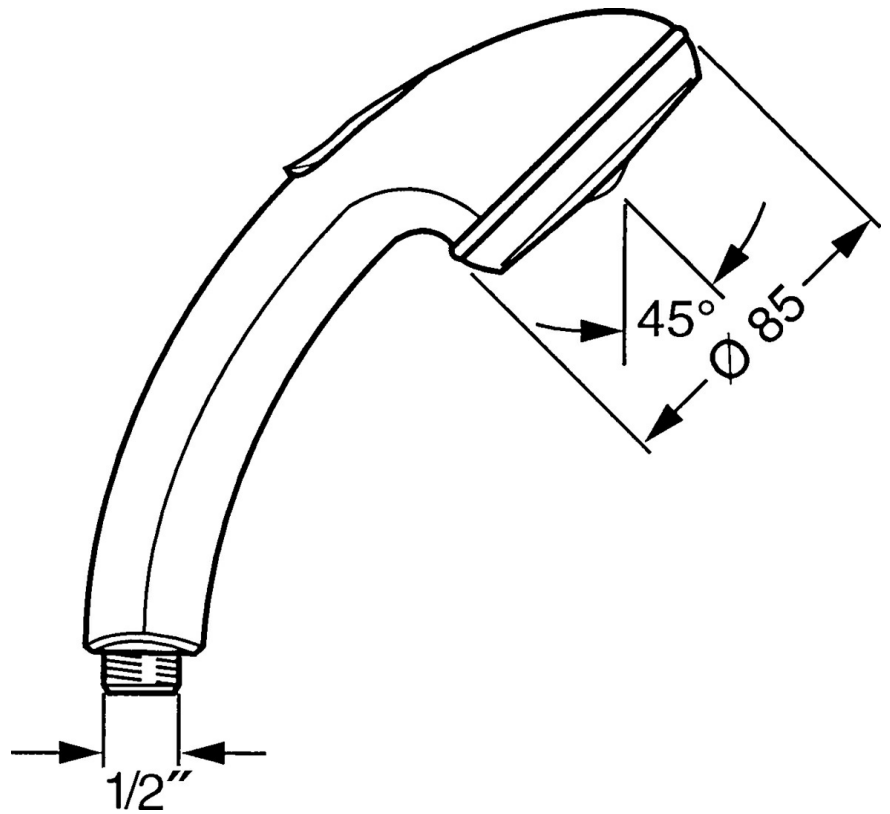

EAN: 4015474673328
static.hansa.com/04320100

- Shower solutions
- Accessories
- Chrome
- Twist guard for shower hose
- Relaxing - Soft water stream, pleasant for entire body, Normal - Even and soft water stream
- Litter filter(s)
- 2 spray functions

Technical data

Flow properties

Flow-rate at 3 bar **16.8 l/min**

Technical properties

Hot water supply **max. +65°C**
 Working pressure **0.5-5 bar**
 Connection size **G1/2**
 Material **Composite**

Regulations

EN standard **EN 1112**

Spare parts

SP04320100

	Name	Code
1	Cover Discontinued	59911288
2	Strainer	59906859
N.I.	Hose coupling, G1/2 Discontinued	59912237