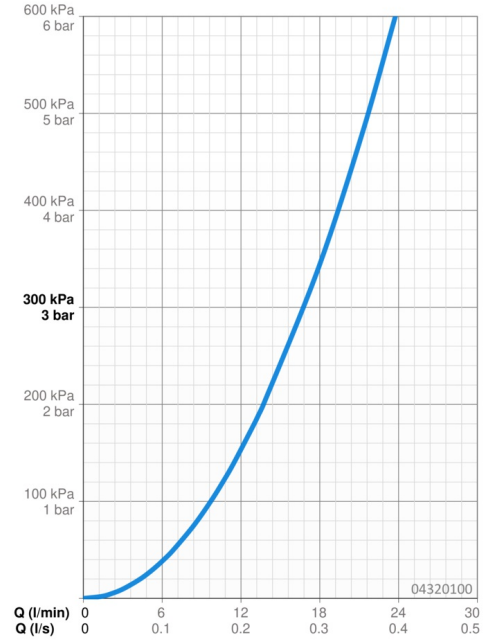

Technical data

Flow properties

Flow-rate at 3 bar **16.8 l/min**

Technical properties

Hot water supply **max. +65°C**
Working pressure **0.5-5 bar**
Connection size **G1/2**
Material **Composite**

Regulations

EN standard **EN 1112**