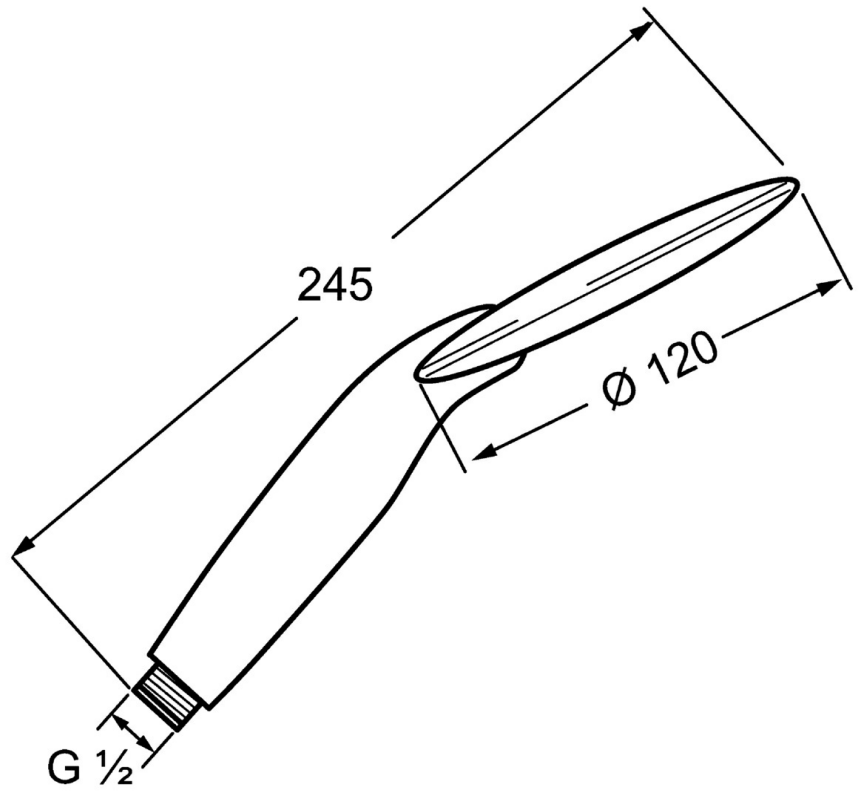

EAN: 4015474141087  
[static.hansa.com/04310200](https://static.hansa.com/04310200)

- Shower solutions
- Accessories
- Chrome
- Anti limescale technology (easy to clean)
- Rain - Even and strong water stream
- Litter filter(s)
- Laminar spray, without air addition
- 1 spray function

## Technical data

### Flow properties

Flow-rate at 3 bar **22.2 l/min**

### Technical properties

Hot water supply **max. +65°C**  
 Working pressure **0.5-5 bar**  
 Material **Composite**