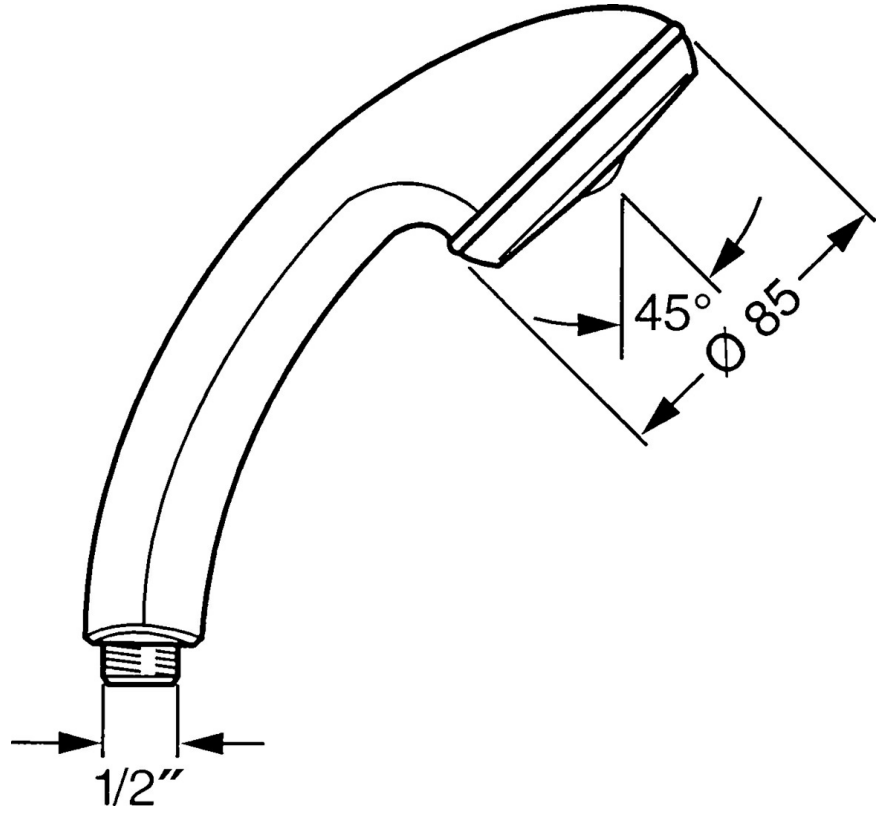

EAN: 4015474674172  
[static.hansa.com/0431010084](https://static.hansa.com/0431010084)

- Shower solutions
- Accessories
- Black
- Twist guard for shower hose
- Normal - Even and soft water stream
- Litter filter(s)
- 1 spray function

### Flow properties

Flow-rate at 3 bar **14.4 l/min**

### Technical properties

Hot water supply **max. +65°C**  
 Working pressure **0.5-5 bar**  
 Connection size **G1/2**  
 Material **Composite**