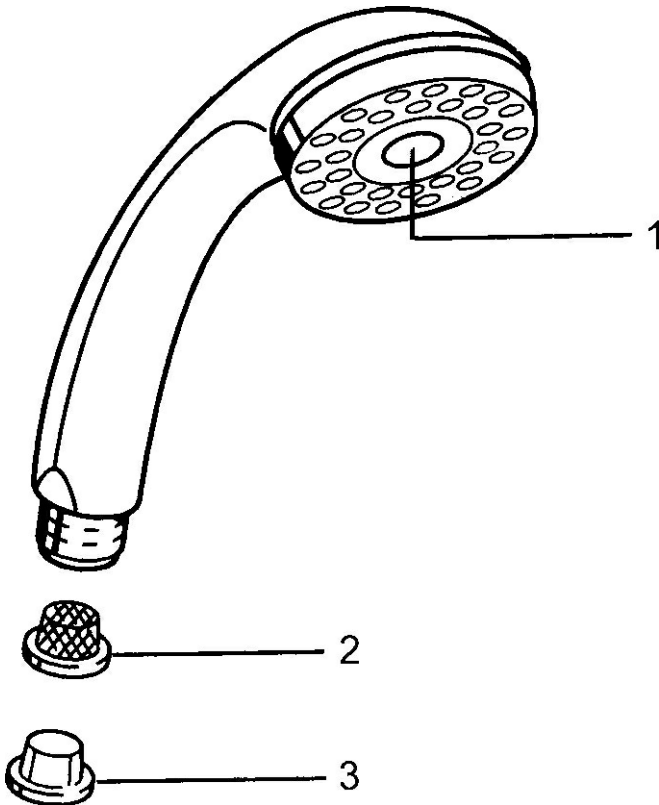

Spare parts

SP04320100

	Name	Code
1	Cover Discontinued	59911288
2	Strainer	59906859
N.I.	Hose coupling, G1/2 Discontinued	59912237