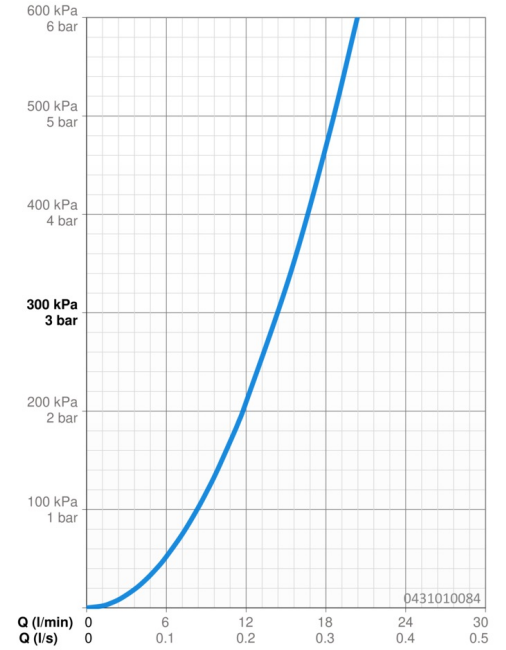

Technical data

Flow properties

Flow-rate at 3 bar **14.4 l/min**

Technical properties

Hot water supply **max. +65°C**
Working pressure **0.5-5 bar**
Connection size **G1/2**
Material **Composite**

Regulations

EN standard **EN 1112**