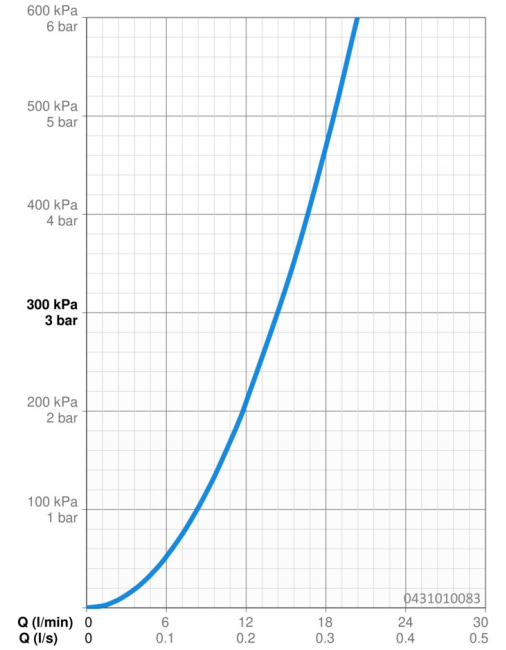

EAN: 4015474673502
static.hansa.com/0431010083

- Shower solutions
- Accessories
- Red
- Twist guard for shower hose
- Normal - Even and soft water stream
- Litter filter(s)
- 1 spray function

Technical data

Flow properties

Flow-rate at 3 bar **14.4 l/min**

Technical properties

Hot water supply **max. +65°C**
 Working pressure **0.5-5 bar**
 Connection size **G1/2**
 Material **Composite**

Regulations

EN standard **EN 1112**