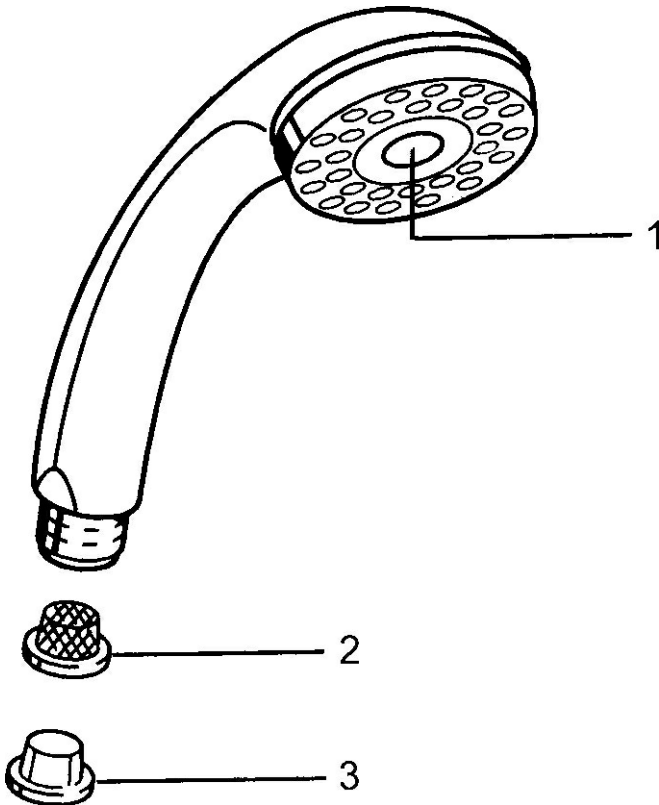

EAN: 4015474673502
static.hansa.com/0431010083

- Shower solutions
- Accessories
- Red
- Twist guard for shower hose
- Normal - Even and soft water stream
- Litter filter(s)
- 1 spray function

Technical data

Flow properties

Flow-rate at 3 bar **14.4 l/min**

Technical properties

Hot water supply **max. +65°C**
 Working pressure **0.5-5 bar**
 Connection size **G1/2**
 Material **Composite**

Regulations

EN standard **EN 1112**

Spare parts

SP04320100

	Name	Code
1	Cover Discontinued	59911288
2	Strainer	59906859
N.I.	Hose coupling, G1/2 Discontinued	59912237