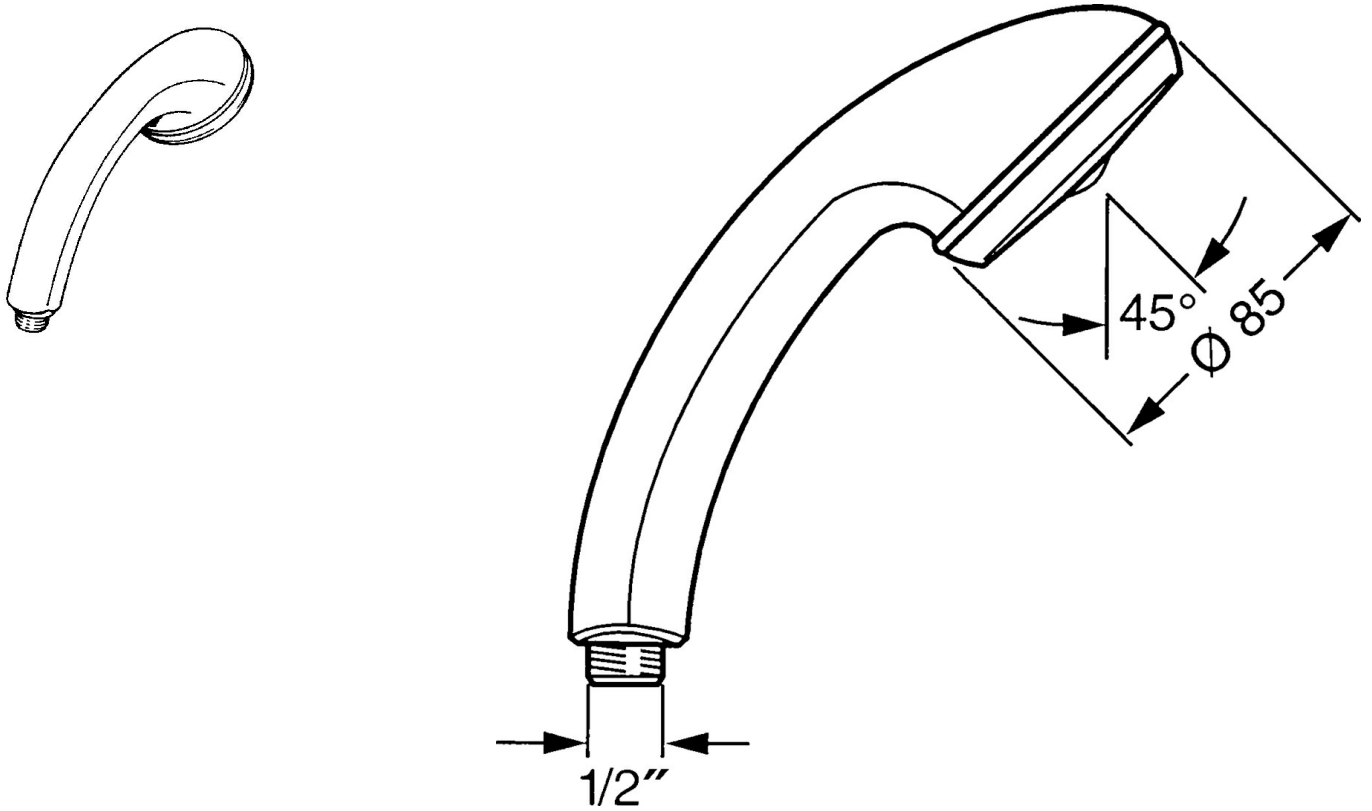

EAN: 4015474673502
static.hansa.com/0431010083

- Shower solutions
- Accessories
- Red
- Twist guard for shower hose
- Normal - Even and soft water stream
- Litter filter(s)
- 1 spray function

Technical data

Flow properties

Flow-rate at 3 bar **14.4 l/min**

Technical properties

Hot water supply **max. +65°C**
 Working pressure **0.5-5 bar**
 Connection size **G1/2**
 Material **Composite**

Regulations

EN standard **EN 1112**

Spare parts

SP04320100

	Name	Code
1	Cover Discontinued	59911288
2	Strainer	59906859
N.I.	Hose coupling, G1/2 Discontinued	59912237