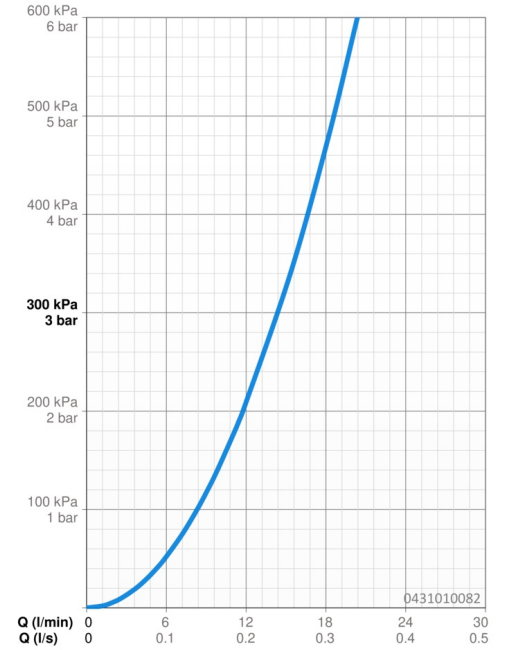

EAN: 4015474673496
static.hansa.com/0431010082

- Shower solutions
- Accessories
- White
- Twist guard for shower hose
- Normal - Even and soft water stream
- Litter filter(s)
- 1 spray function

Technical data

Flow properties

Flow-rate at 3 bar **14.4 l/min**

Technical properties

Hot water supply **max. +65°C**
 Working pressure **0.5-5 bar**
 Connection size **G1/2**
 Material **Composite**

Regulations

EN standard **EN 1112**