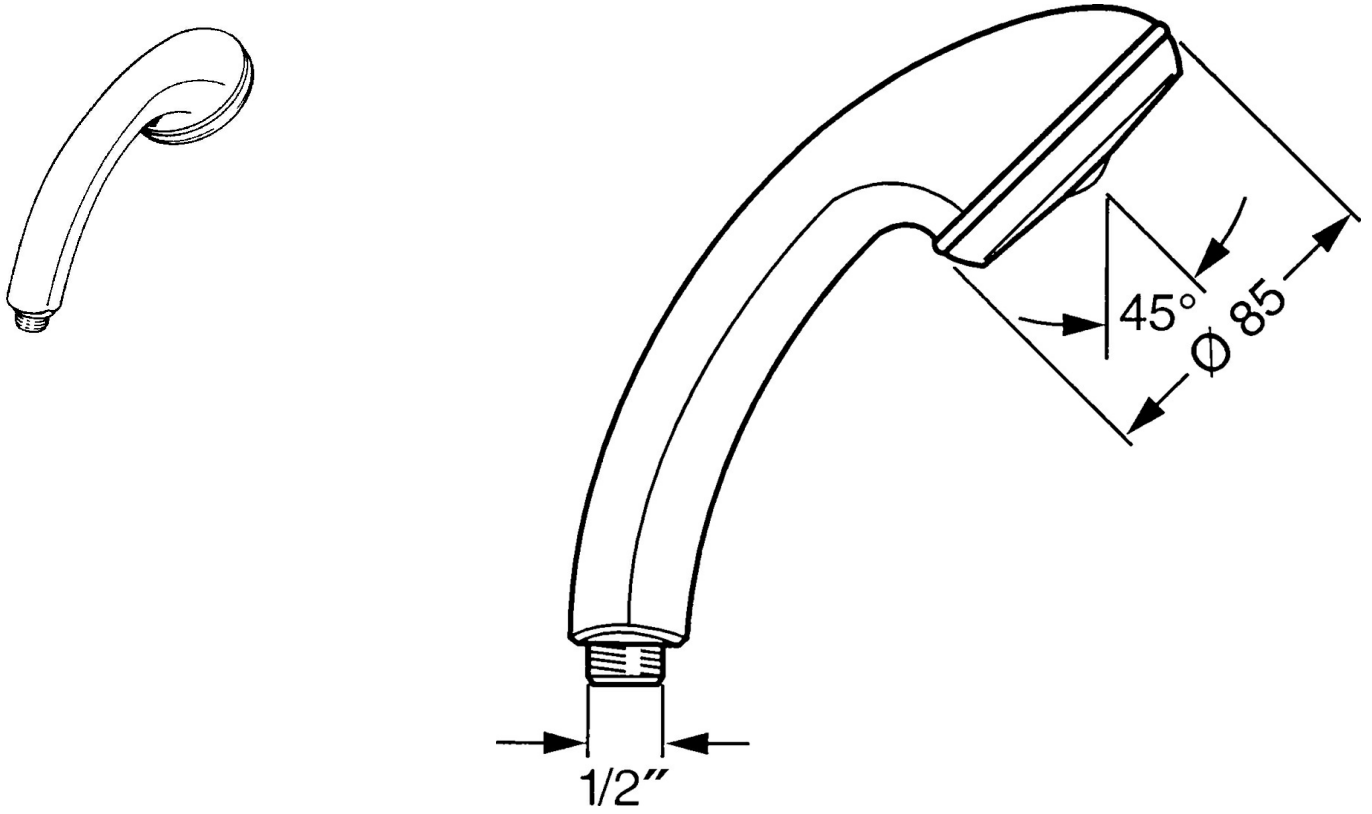

EAN: 4015474673496
static.hansa.com/0431010082

- Shower solutions
- Accessories
- White
- Twist guard for shower hose
- Normal - Even and soft water stream
- Litter filter(s)
- 1 spray function

Technical data

Flow properties

Flow-rate at 3 bar **14.4 l/min**

Technical properties

Hot water supply **max. +65°C**
 Working pressure **0.5-5 bar**
 Connection size **G1/2**
 Material **Composite**

Regulations

EN standard **EN 1112**

Spare parts

SP04320100

	Name	Code
1	Cover Discontinued	59911288
2	Strainer	59906859
N.I.	Hose coupling, G1/2 Discontinued	59912237