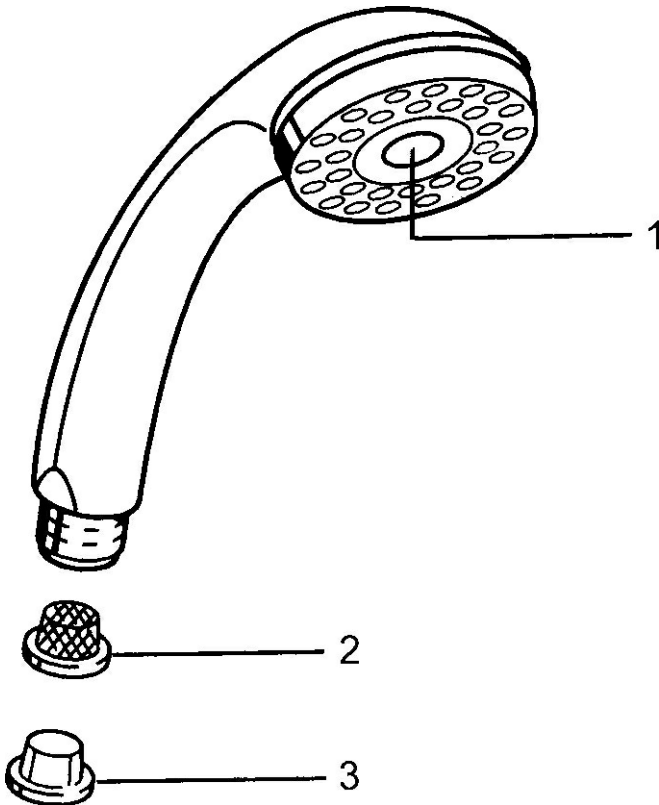

EAN: 4015474673496
static.hansa.com/0431010082

- Shower solutions
- Accessories
- White
- Twist guard for shower hose
- Normal - Even and soft water stream
- Litter filter(s)
- 1 spray function

Technical data

Flow properties

Flow-rate at 3 bar **14.4 l/min**

Technical properties

Hot water supply **max. +65°C**
 Working pressure **0.5-5 bar**
 Connection size **G1/2**
 Material **Composite**

Regulations

EN standard **EN 1112**

Spare parts

SP04320100

	Name	Code
1	Cover Discontinued	59911288
2	Strainer	59906859
N.I.	Hose coupling, G1/2 Discontinued	59912237