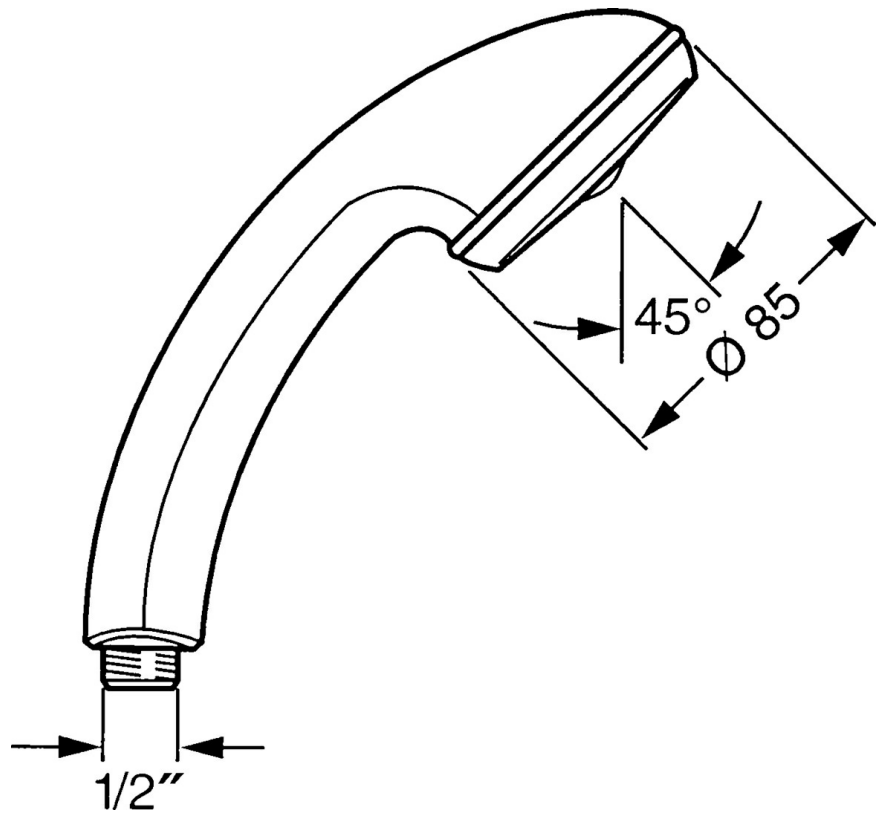

EAN: 4015474673472  
[static.hansa.com/04310100](http://static.hansa.com/04310100)

- Shower solutions
- Accessories
- Chrome
- Twist guard for shower hose
- Normal - Even and soft water stream
- Litter filter(s)
- 1 spray function

### Flow properties

Flow-rate at 3 bar **14.4 l/min**

### Technical properties

Hot water supply **max. +65°C**  
 Working pressure **0.5-5 bar**  
 Connection size **G1/2**  
 Material **Composite**