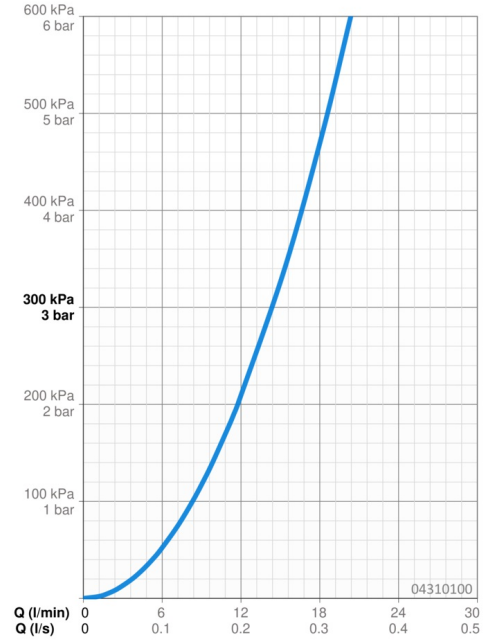

Technical data

Flow properties

Flow-rate at 3 bar **14.4 l/min**

Technical properties

Hot water supply **max. +65°C**
Working pressure **0.5-5 bar**
Connection size **G1/2**
Material **Composite**

Regulations

EN standard **EN 1112**