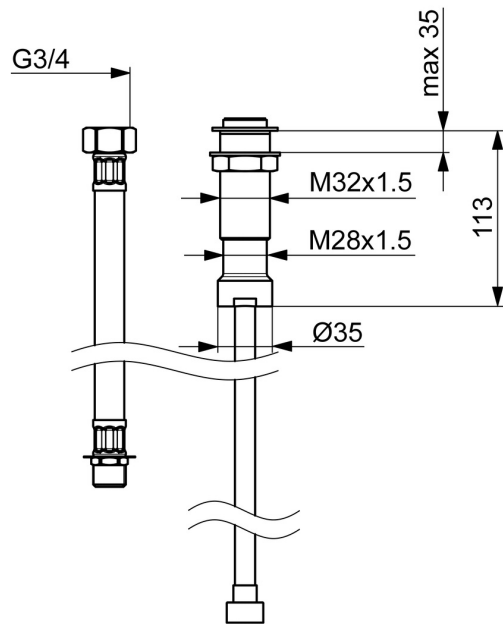

EAN: 4015474674073
static.hansa.com/04280100

- Bathroom
- Accessories
- Rim mounted
- Chrome
- protected against back-flow in domestic use (according to DIN EN 1717)

Technical data

Technical properties

Backflow prevention (EN1717) **EB**

Approvals and Declarations

Declaration of conformity **DoC**

Spare parts

SP04280100

Name	Code
N.I. Non-return valve	59905714
N.I. Shower hose, L=1750, G1/2xG1/2	59910174
N.I. Hose, G1/2xG3/4, L=500	59911136
N.I. Installation kit	59910708
N.I. Installation sleeve	59910175