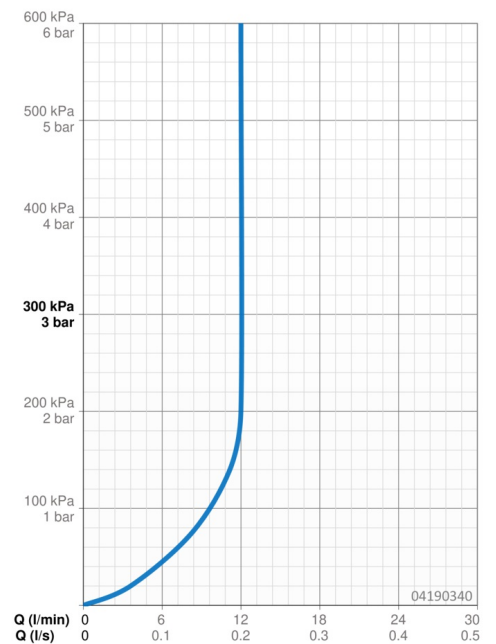

Approvals and Declarations

Declaration of conformity **DoC**