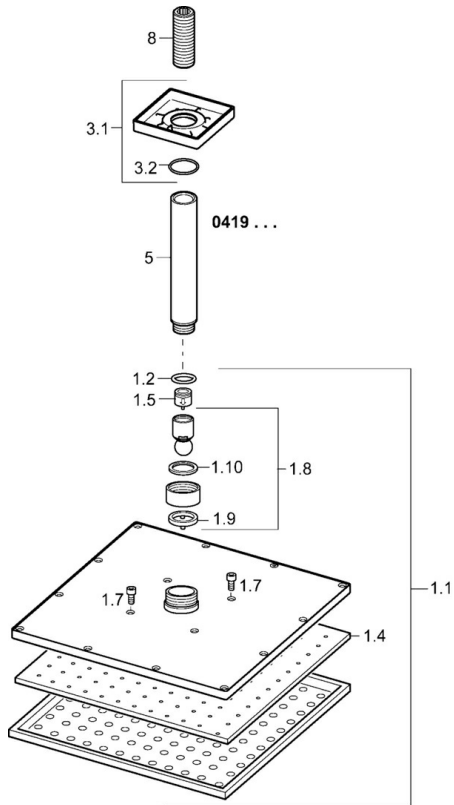

### Technical properties

DN-size (nominal dimension) **DN15**  
 Hot water supply **max. +65°C**  
 Working pressure **0.5-10 bar**  
 Connection size **G1/2**  
 Length / Height **70 - 190 mm**

### SP04190340

	Name	Code
1.1	Overhead shower, 250x250 mm	59913875
1.4	Nozzle plate, 250x250 mm, (-2019)	59913876
1.6	Flow limiter	59913753
1.7	Screw	59913754
3.1	Cover plate, 75x75 mm	59913326
3.2	O-ring, d 26x2	59913423
5	Shower pipe, G1/2xG1/2	59913877
8	Thread nipple, G1/2, AF12	59912144