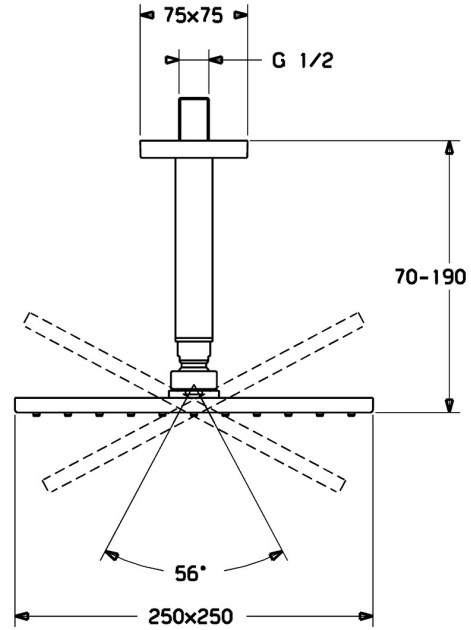

EAN: 4015474257498  
[static.hansa.com/04190340](http://static.hansa.com/04190340)

- Shower solutions
- Accessories
- Ceiling mounted
- Chrome
- Overhead shower, Eco flow control, Rotatable ball joint connection, Anti limescale technology (easy to clean)
- Rain - Even and strong water stream
- External thread, Cover plate(s)
- Reinforced version, Flexible length / can be shortened
- Square rosette
- 1 spray function

### Technical properties

DN-size (nominal dimension) **DN15**  
 Hot water supply **max. +65°C**  
 Working pressure **0.5-10 bar**  
 Connection size **G1/2**  
 Length / Height **70 - 190 mm**

### SP04190340

	Name	Code
1.1	Overhead shower, 250x250 mm	59913875
1.4	Nozzle plate, 250x250 mm, (-2019)	59913876
1.6	Flow limiter	59913753
1.7	Screw	59913754
3.1	Cover plate, 75x75 mm	59913326
3.2	O-ring, d 26x2	59913423
5	Shower pipe, G1/2xG1/2	59913877
8	Thread nipple, G1/2, AF12	59912144