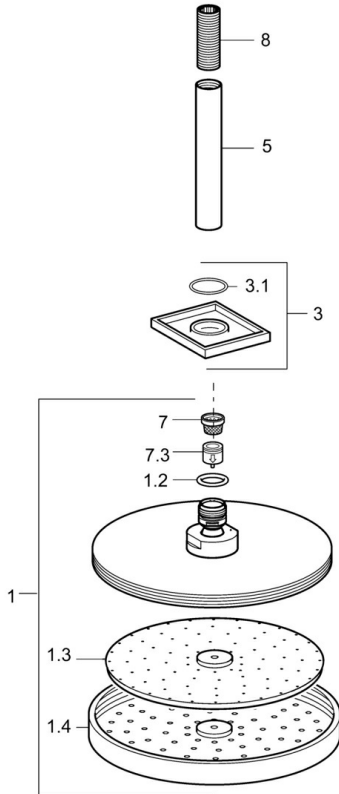

EAN: 4015474190160
static.hansa.com/04190300

- Shower solutions
- Accessories
- Ceiling mounted
- Chrome
- Overhead shower, Eco flow control, Rotatable ball joint connection, Anti limescale technology (easy to clean)
- Rain - Even and strong water stream
- External thread, Cover plate(s)
- Reinforced version, Flexible length / can be shortened
- Square rosette
- 1 spray function

Technical data

Flow properties

Flow-rate at 3 bar (with flow controller) **12.0 l/min**

Technical properties

DN-size (nominal dimension) **DN15**
 Hot water supply **max. +65°C**
 Working pressure **0.5-10 bar**
 Connection size **G1/2**
 Length / Height **78 - 198 mm**

Approvals and Declarations

Declaration of conformity **DoC**

Spare parts

SP04190300

	Name	Code
1	Headshower, d 220 mm	59912432
1.2	O-ring, 20x2	59912435
1.3	Nozzle plate, (-2013)	59912908
3	Cover plate, 75x75 mm	59913326
3.1	O-ring, d 26x2	59913423
5	Shower pipe, G1/2xG1/2	59913877
7	Strainer	59906859
7.3	Flow limiter	59912777
8	Thread nipple, G1/2, AF12	59912144
N.I.	Connection nipple, G1/2, M24x1	59913137
N.I.	Fixing part, G1/2	59912548