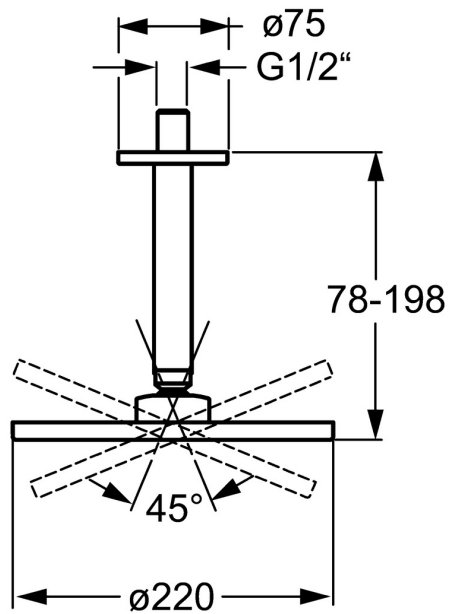

EAN: 4015474190160
static.hansa.com/04190300

- Shower solutions
- Accessories
- Ceiling mounted
- Chrome
- Overhead shower, Eco flow control, Rotatable ball joint connection, Anti limescale technology (easy to clean)
- Rain - Even and strong water stream
- External thread, Cover plate(s)
- Reinforced version, Flexible length / can be shortened
- Square rosette
- 1 spray function

Technical data

Flow properties

Flow-rate at 3 bar (with flow controller) **12.0 l/min**

Technical properties

DN-size (nominal dimension) **DN15**
 Hot water supply **max. +65°C**
 Working pressure **0.5-10 bar**
 Connection size **G1/2**
 Length / Height **78 - 198 mm**

Approvals and Declarations

Declaration of conformity **DoC**

Spare parts

SP04190300

	Name	Code
1	Headshower, d 220 mm	59912432
1.2	O-ring, 20x2	59912435
1.3	Nozzle plate, (-2013)	59912908
3	Cover plate, 75x75 mm	59913326
3.1	O-ring, d 26x2	59913423
5	Shower pipe, G1/2xG1/2	59913877
7	Strainer	59906859
7.3	Flow limiter	59912777
8	Thread nipple, G1/2, AF12	59912144
N.I.	Connection nipple, G1/2, M24x1	59913137
N.I.	Fixing part, G1/2	59912548