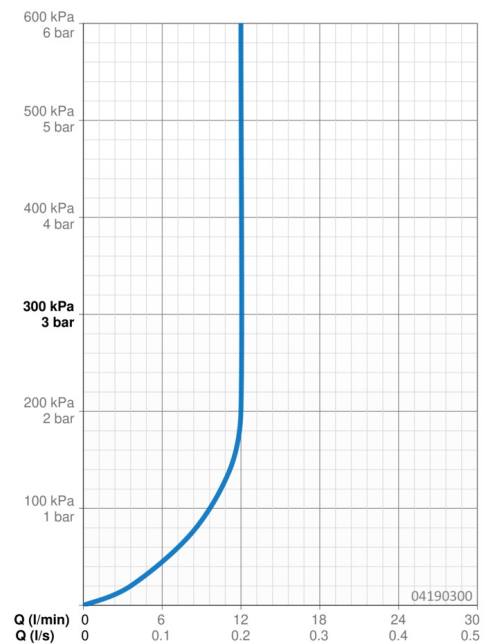

EAN: 4015474190160
static.hansa.com/04190300

- Shower solutions
- Accessories
- Ceiling mounted
- Chrome
- Overhead shower, Eco flow control, Rotatable ball joint connection, Anti limescale technology (easy to clean)
- Rain - Even and strong water stream
- External thread, Cover plate(s)
- Reinforced version, Flexible length / can be shortened
- Square rosette
- 1 spray function

Technical data

Flow properties

Flow-rate at 3 bar (with flow controller) **12.0 l/min**

Technical properties

DN-size (nominal dimension) **DN15**
 Hot water supply **max. +65°C**
 Working pressure **0.5-10 bar**
 Connection size **G1/2**
 Length / Height **78 - 198 mm**

Approvals and Declarations

Declaration of conformity **DoC**

Spare parts

SP04190300

	Name	Code
1	Headshower, d 220 mm	59912432
1.2	O-ring, 20x2	59912435
1.3	Nozzle plate, (-2013)	59912908
3	Cover plate, 75x75 mm	59913326
3.1	O-ring, d 26x2	59913423
5	Shower pipe, G1/2xG1/2	59913877
7	Strainer	59906859
7.3	Flow limiter	59912777
8	Thread nipple, G1/2, AF12	59912144
N.I.	Connection nipple, G1/2, M24x1	59913137
N.I.	Fixing part, G1/2	59912548