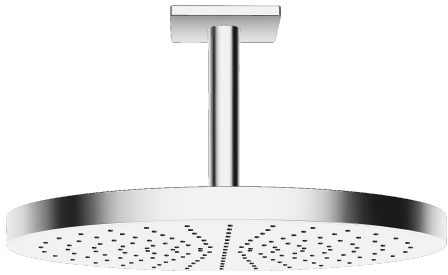

EAN: 4015474190160
static.hansa.com/04190300

- Shower solutions
- Accessories
- Ceiling mounted
- Chrome
- Overhead shower, Eco flow control, Rotatable ball joint connection, Anti limescale technology (easy to clean)
- Rain - Even and strong water stream
- External thread, Cover plate(s)
- Reinforced version, Flexible length / can be shortened
- Square rosette
- 1 spray function

Technical data

Flow properties

Flow-rate at 3 bar (with flow controller) **12.0 l/min**

Technical properties

DN-size (nominal dimension) **DN15**
 Hot water supply **max. +65°C**
 Working pressure **0.5-10 bar**
 Connection size **G1/2**
 Length / Height **78 - 198 mm**

Approvals and Declarations

Declaration of conformity **DoC**

Spare parts

SP04190300

	Name	Code
1	Headshower, d 220 mm	59912432
1.2	O-ring, 20x2	59912435
1.3	Nozzle plate, (-2013)	59912908
3	Cover plate, 75x75 mm	59913326
3.1	O-ring, d 26x2	59913423
5	Shower pipe, G1/2xG1/2	59913877
7	Strainer	59906859
7.3	Flow limiter	59912777
8	Thread nipple, G1/2, AF12	59912144
N.I.	Connection nipple, G1/2, M24x1	59913137
N.I.	Fixing part, G1/2	59912548