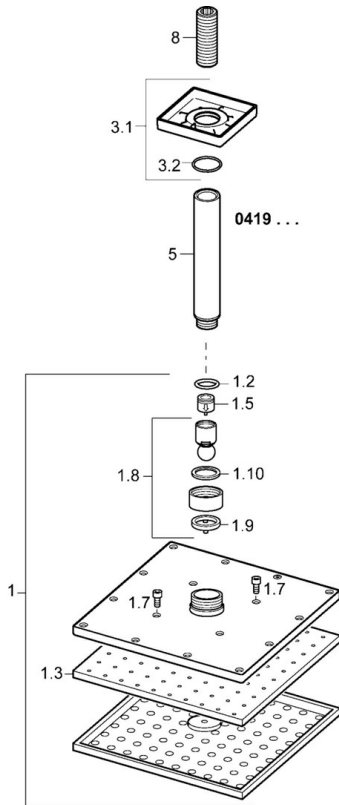

EAN: 4015474257481
static.hansa.com/04190240

- Shower solutions
- Accessories
- Ceiling mounted
- Chrome
- Overhead shower, Eco flow control, Rotatable ball joint connection, Anti limescale technology (easy to clean)
- Rain - Even and strong water stream
- External thread, Cover plate(s)
- Reinforced version, Flexible length / can be shortened
- Square rosette
- 1 spray function

Technical data

Flow properties

Flow-rate at 3 bar (with flow controller) **12.0 l/min**

Technical properties

DN-size (nominal dimension) **DN15**
 Hot water supply **max. +65°C**
 Working pressure **0.5-10 bar**
 Connection size **G1/2**
 Length / Height **70 - 190 mm**
 Material **Brass**

Regulations

Noise class **II (ISO 3822)**

Approvals and Declarations

Declaration of conformity **DoC**

Spare parts

SP04190240

	Name	Code
1	Overhead shower, 200x200 mm	59913873
1.3	Nozzle plate, 200x200 mm, (-2019) Discontinued	59913874
1.6	Flow limiter	59913753
1.7	Screw	59913754
3.1	Cover plate, 75x75 mm	59913326
3.2	O-ring, d 26x2	59913423
5	Shower pipe, G1/2xG1/2	59913877
8	Thread nipple, G1/2, AF12	59912144