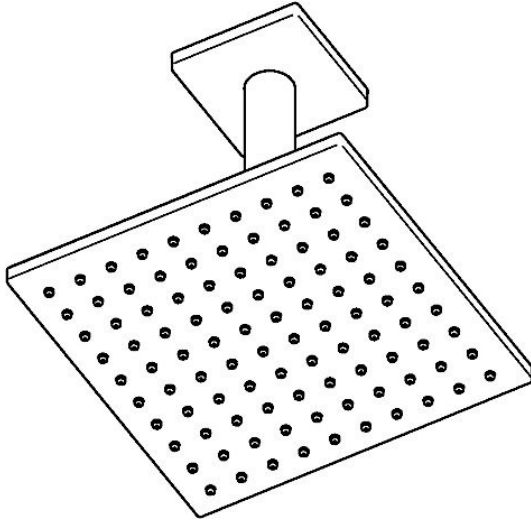

EAN: 4015474257481
static.hansa.com/04190240

- Shower solutions
- Accessories
- Ceiling mounted
- Chrome
- Overhead shower, Eco flow control, Rotatable ball joint connection, Anti limescale technology (easy to clean)
- Rain - Even and strong water stream
- External thread, Cover plate(s)
- Reinforced version, Flexible length / can be shortened
- Square rosette
- 1 spray function

Technical data

Flow properties

Flow-rate at 3 bar (with flow controller) **12.0 l/min**

Technical properties

DN-size (nominal dimension) **DN15**
 Hot water supply **max. +65°C**
 Working pressure **0.5-10 bar**
 Connection size **G1/2**
 Length / Height **70 - 190 mm**
 Material **Brass**

Regulations

Noise class **II (ISO 3822)**

Approvals and Declarations

Declaration of conformity **DoC**

Spare parts

SP04190240

	Name	Code
1	Overhead shower, 200x200 mm	59913873
1.3	Nozzle plate, 200x200 mm, (-2019) Discontinued	59913874
1.6	Flow limiter	59913753
1.7	Screw	59913754
3.1	Cover plate, 75x75 mm	59913326
3.2	O-ring, d 26x2	59913423
5	Shower pipe, G1/2xG1/2	59913877
8	Thread nipple, G1/2, AF12	59912144