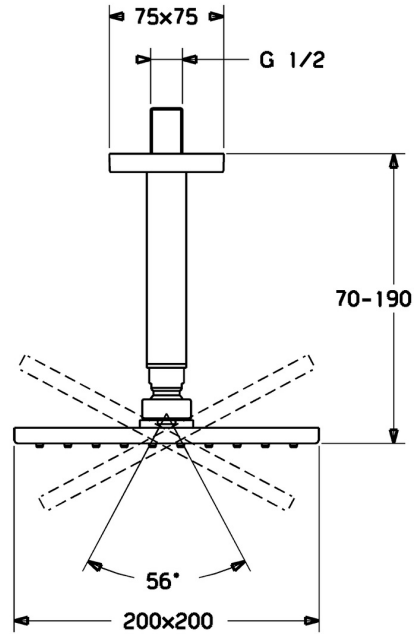

EAN: 4015474257481
static.hansa.com/04190240

- Shower solutions
- Accessories
- Ceiling mounted
- Chrome
- Overhead shower, Eco flow control, Rotatable ball joint connection, Anti limescale technology (easy to clean)
- Rain - Even and strong water stream
- External thread, Cover plate(s)
- Reinforced version, Flexible length / can be shortened
- Square rosette
- 1 spray function

Technical data

Flow properties

Flow-rate at 3 bar (with flow controller) **12.0 l/min**

Technical properties

DN-size (nominal dimension) **DN15**
 Hot water supply **max. +65°C**
 Working pressure **0.5-10 bar**
 Connection size **G1/2**
 Length / Height **70 - 190 mm**
 Material **Brass**

Regulations

Noise class **II (ISO 3822)**

Approvals and Declarations

Declaration of conformity **DoC**

Spare parts

SP04190240

	Name	Code
1	Overhead shower, 200x200 mm	59913873
1.3	Nozzle plate, 200x200 mm, (-2019) Discontinued	59913874
1.6	Flow limiter	59913753
1.7	Screw	59913754
3.1	Cover plate, 75x75 mm	59913326
3.2	O-ring, d 26x2	59913423
5	Shower pipe, G1/2xG1/2	59913877
8	Thread nipple, G1/2, AF12	59912144