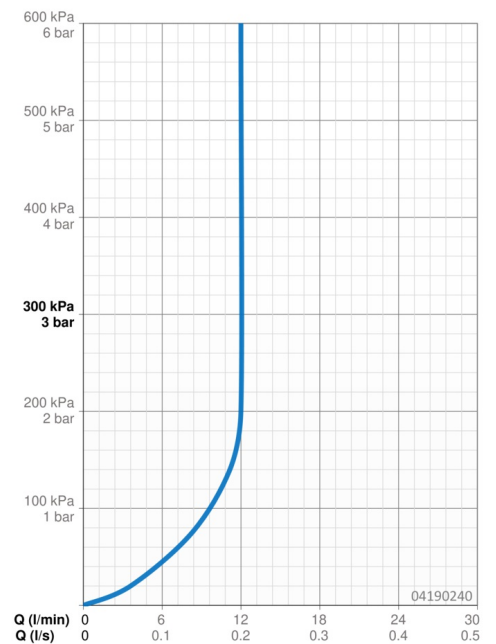

EAN: 4015474257481
static.hansa.com/04190240

- Shower solutions
- Accessories
- Ceiling mounted
- Chrome
- Overhead shower, Eco flow control, Rotatable ball joint connection, Anti limescale technology (easy to clean)
- Rain - Even and strong water stream
- External thread, Cover plate(s)
- Reinforced version, Flexible length / can be shortened
- Square rosette
- 1 spray function

Technical data

Flow properties

Flow-rate at 3 bar (with flow controller) **12.0 l/min**

Technical properties

DN-size (nominal dimension) **DN15**
 Hot water supply **max. +65°C**
 Working pressure **0.5-10 bar**
 Connection size **G1/2**
 Length / Height **70 - 190 mm**
 Material **Brass**

Regulations

Noise class **II (ISO 3822)**

Approvals and Declarations

Declaration of conformity **DoC**

Spare parts

SP04190240

	Name	Code
1	Overhead shower, 200x200 mm	59913873
1.3	Nozzle plate, 200x200 mm, (-2019) Discontinued	59913874
1.6	Flow limiter	59913753
1.7	Screw	59913754
3.1	Cover plate, 75x75 mm	59913326
3.2	O-ring, d 26x2	59913423
5	Shower pipe, G1/2xG1/2	59913877
8	Thread nipple, G1/2, AF12	59912144