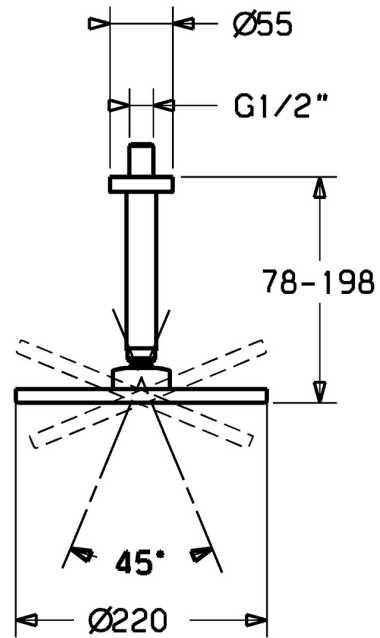

EAN: 4015474061491  
[static.hansa.com/04190100](http://static.hansa.com/04190100)

- Shower solutions
- Accessories
- Ceiling mounted
- Chrome
- Overhead shower, Eco flow control, Rotatable ball joint connection, Anti limescale technology (easy to clean)
- Rain - Even and strong water stream
- External thread, Cover plate(s)
- Reinforced version, Flexible length / can be shortened
- Round rosette
- 1 spray function

### Flow properties

Flow-rate at 3 bar (with flow controller) **12.0 l/min**

### Technical properties

DN-size (nominal dimension) **DN15**  
 Hot water supply **max. +65°C**  
 Working pressure **0.5-10 bar**  
 Connection size **G1/2**  
 Length / Height **78 - 198 mm**

### SP04190100

	Name	Code
1	Headshower, d 220 mm	59912432
1.2	O-ring, 20x2	59912435
1.3	Nozzle plate, (-2013)	59912908
5	Shower pipe, G1/2xG1/2	59913877
6	Flange, d 55 mm Discontinued	59912142
7	Strainer	59906859
7.3	Flow limiter	59912777
8	Thread nipple, G1/2, AF12	59912144
N.I.	Connection nipple, G1/2, M24x1	59913137