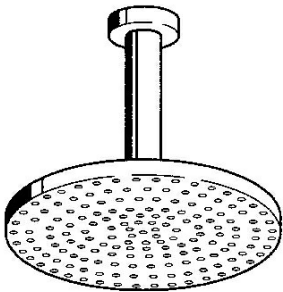

EAN: 4015474061491  
[static.hansa.com/04190100](http://static.hansa.com/04190100)

- Shower solutions
- Accessories
- Ceiling mounted
- Chrome
- Overhead shower, Eco flow control, Rotatable ball joint connection, Anti limescale technology (easy to clean)
- Rain - Even and strong water stream
- External thread, Cover plate(s)
- Reinforced version, Flexible length / can be shortened
- Round rosette
- 1 spray function

### Technical properties

DN-size (nominal dimension) **DN15**  
 Hot water supply **max. +65°C**  
 Working pressure **0.5-10 bar**  
 Connection size **G1/2**  
 Length / Height **78 - 198 mm**