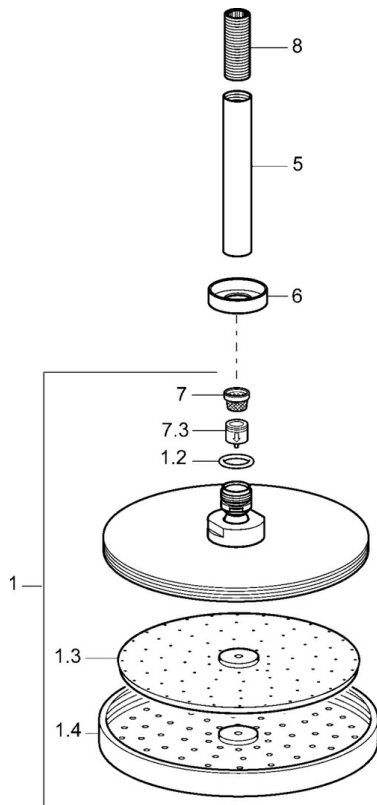

EAN: 4015474061491  
[static.hansa.com/04190100](http://static.hansa.com/04190100)

- Shower solutions
- Accessories
- Ceiling mounted
- Chrome
- Overhead shower, Eco flow control, Rotatable ball joint connection, Anti limescale technology (easy to clean)
- Rain - Even and strong water stream
- External thread, Cover plate(s)
- Reinforced version, Flexible length / can be shortened
- Round rosette
- 1 spray function

### Flow properties

Flow-rate at 3 bar (with flow controller) **12.0 l/min**

### Technical properties

DN-size (nominal dimension) **DN15**  
 Hot water supply **max. +65°C**  
 Working pressure **0.5-10 bar**  
 Connection size **G1/2**  
 Length / Height **78 - 198 mm**

### SP04190100

	Name	Code
1	Headshower, d 220 mm	59912432
1.2	O-ring, 20x2	59912435
1.3	Nozzle plate, (-2013)	59912908
5	Shower pipe, G1/2xG1/2	59913877
6	Flange, d 55 mm Discontinued	59912142
7	Strainer	59906859
7.3	Flow limiter	59912777
8	Thread nipple, G1/2, AF12	59912144
N.I.	Connection nipple, G1/2, M24x1	59913137