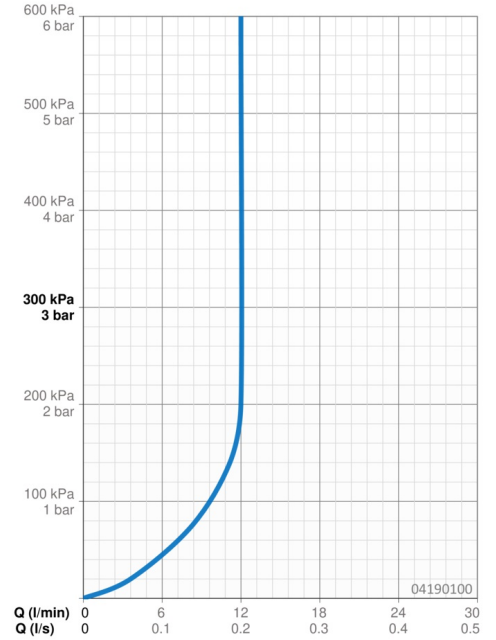

Technical data

Flow properties

Flow-rate at 3 bar (with flow controller) **12.0 l/min**

Technical properties

DN-size (nominal dimension) **DN15**
Hot water supply **max. +65°C**
Working pressure **0.5-10 bar**
Connection size **G1/2**
Length / Height **78 - 198 mm**

Approvals and Declarations

Declaration of conformity **DoC**