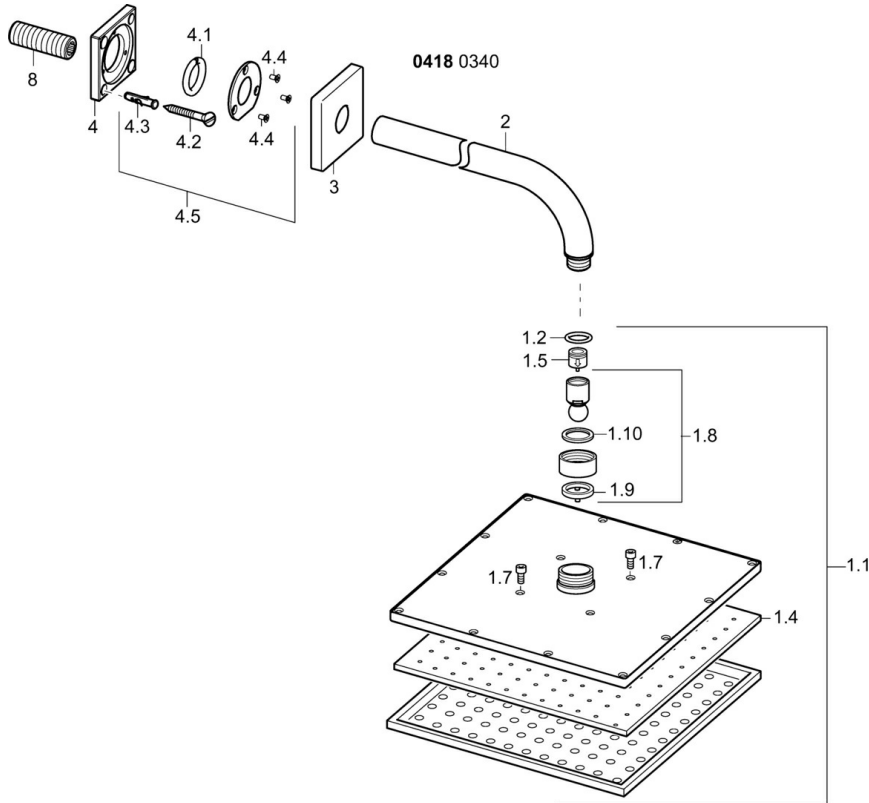

EAN: 4015474257474
static.hansa.com/04180340

- Shower solutions
- Accessories
- Wall mounted
- Chrome
- Eco flow control, Overhead shower, Rotatable ball joint connection, Anti limescale technology (easy to clean)
- Rain - Even and strong water stream
- Reinforced version, Flexible length / can be shortened
- Square rosette
- 1 spray function

Technical data

Flow properties

Flow-rate at 3 bar (with flow controller) **12.0 l/min**

Technical properties

DN-size (nominal dimension) **DN15**
 Hot water supply **max. +65°C**
 Working pressure **0.5-10 bar**
 Connection size **G1/2**
 Projection **400 mm**

Regulations

Noise class **II (ISO 3822)**

Approvals and Declarations

Declaration of conformity **DoC**

Spare parts

SP04180340

Name	Code	
1.1	Overhead shower, 250x250 mm	59913875
1.4	Nozzle plate, 250x250 mm, (-2019)	59913876
1.6	Flow limiter	59913753
1.7	Screw	59913754
2	Shower pipe, G1/2xG1/2	59913872
3	Cover flange, 75x75 mm	59913737
4	Plate	59913738
4.1	Clamping ring, d 26 mm Discontinued	59912433
4.5	Retaining ring	59913446
8	Thread nipple, G1/2, AF12	59912144