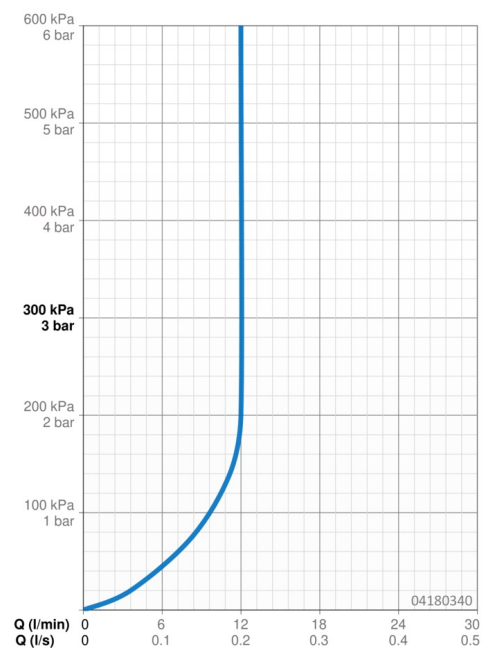

EAN: 4015474257474
static.hansa.com/04180340

- Shower solutions
- Accessories
- Wall mounted
- Chrome
- Eco flow control, Overhead shower, Rotatable ball joint connection, Anti limescale technology (easy to clean)
- Rain - Even and strong water stream
- Reinforced version, Flexible length / can be shortened
- Square rosette
- 1 spray function

Technical data

Flow properties

Flow-rate at 3 bar (with flow controller) **12.0 l/min**

Technical properties

DN-size (nominal dimension) **DN15**
 Hot water supply **max. +65°C**
 Working pressure **0.5-10 bar**
 Connection size **G1/2**
 Projection **400 mm**

Regulations

Noise class **II (ISO 3822)**

Approvals and Declarations

Declaration of conformity **DoC**

Spare parts

SP04180340

Name	Code	
1.1	Overhead shower, 250x250 mm	59913875
1.4	Nozzle plate, 250x250 mm, (-2019)	59913876
1.6	Flow limiter	59913753
1.7	Screw	59913754
2	Shower pipe, G1/2xG1/2	59913872
3	Cover flange, 75x75 mm	59913737
4	Plate	59913738
4.1	Clamping ring, d 26 mm Discontinued	59912433
4.5	Retaining ring	59913446
8	Thread nipple, G1/2, AF12	59912144