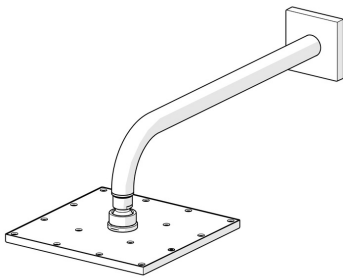

EAN: 4015474257474
static.hansa.com/04180340

- Shower solutions
- Accessories
- Wall mounted
- Chrome
- Eco flow control, Overhead shower, Rotatable ball joint connection, Anti limescale technology (easy to clean)
- Rain - Even and strong water stream
- Reinforced version, Flexible length / can be shortened
- Square rosette
- 1 spray function

Technical data

Flow properties

Flow-rate at 3 bar (with flow controller) **12.0 l/min**

Technical properties

DN-size (nominal dimension) **DN15**
 Hot water supply **max. +65°C**
 Working pressure **0.5-10 bar**
 Connection size **G1/2**
 Projection **400 mm**

Regulations

Noise class **II (ISO 3822)**

Approvals and Declarations

Declaration of conformity **DoC**

Spare parts

SP04180340

Name	Code	
1.1	Overhead shower, 250x250 mm	59913875
1.4	Nozzle plate, 250x250 mm, (-2019)	59913876
1.6	Flow limiter	59913753
1.7	Screw	59913754
2	Shower pipe, G1/2xG1/2	59913872
3	Cover flange, 75x75 mm	59913737
4	Plate	59913738
4.1	Clamping ring, d 26 mm Discontinued	59912433
4.5	Retaining ring	59913446
8	Thread nipple, G1/2, AF12	59912144