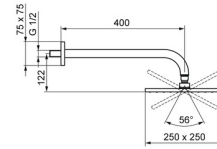

EAN: 4015474257474
static.hansa.com/04180340

- Shower solutions
- Accessories
- Wall mounted
- Chrome
- Eco flow control, Overhead shower, Rotatable ball joint connection, Anti limescale technology (easy to clean)
- Rain - Even and strong water stream
- Reinforced version, Flexible length / can be shortened
- Square rosette
- 1 spray function

Technical data

Flow properties

Flow-rate at 3 bar (with flow controller) **12.0 l/min**

Technical properties

DN-size (nominal dimension) **DN15**
 Hot water supply **max. +65°C**
 Working pressure **0.5-10 bar**
 Connection size **G1/2**
 Projection **400 mm**

Regulations

Noise class **II (ISO 3822)**

Approvals and Declarations

Declaration of conformity **DoC**

Spare parts

SP04180340

Name	Code	
1.1	Overhead shower, 250x250 mm	59913875
1.4	Nozzle plate, 250x250 mm, (-2019)	59913876
1.6	Flow limiter	59913753
1.7	Screw	59913754
2	Shower pipe, G1/2xG1/2	59913872
3	Cover flange, 75x75 mm	59913737
4	Plate	59913738
4.1	Clamping ring, d 26 mm Discontinued	59912433
4.5	Retaining ring	59913446
8	Thread nipple, G1/2, AF12	59912144