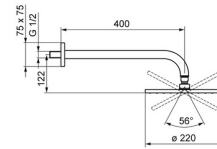

EAN: 4015474190153
static.hansa.com/04180300

HANSARAIN with Round shower head for rain shower, solid brass \varnothing 220 mm, projection: 400 mm, reinforced wall fixation

- Shower solutions
- Accessories
- Wall mounted
- Chrome
- Overhead shower, Eco flow control, Rotatable ball joint connection, Anti limescale technology (easy to clean)
- Rain - Even and strong water stream
- Reinforced version
- Square rosette
- 1 spray function

Technical data

Flow properties

Flow-rate at 3 bar (with flow controller) **12.0 l/min**

Technical properties

DN-size (nominal dimension) **DN15**
 Hot water supply **max. +65°C**
 Working pressure **0.5-10 bar**
 Connection size **G1/2**
 Diameter **200 mm**
 Projection **400 mm**

Approvals and Declarations

Declaration of conformity **DoC**

Spare parts

SP04180300

	Name	Code
1	Headshower, d 220 mm	59912432
1.2	O-ring, 20x2	59912435
1.3	Nozzle plate, (-2013)	59912908
2	Shower pipe, G1/2xM24x1, (-2013)	59912389
3	Cover plate, 75x75 mm	59913326
3.1	O-ring, d 26x2	59913423
4	Plate Discontinued	59913447
4.1	Clamping ring, d 26 mm Discontinued	59912433
4.5	Retaining ring	59913446
7	Strainer	59906859
7.3	Flow limiter	59912777
8	Thread nipple, G1/2, AF12	59912144
N.I.	Fixing part, G1/2	59912548
N.I.	Connection nipple, G1/2, M24x1	59913137
N.I.	Shower pipe, G1/2xG1/2	59913872
N.I.	Plate	59913738
N.I.	Cover flange, 75x75 mm	59913737