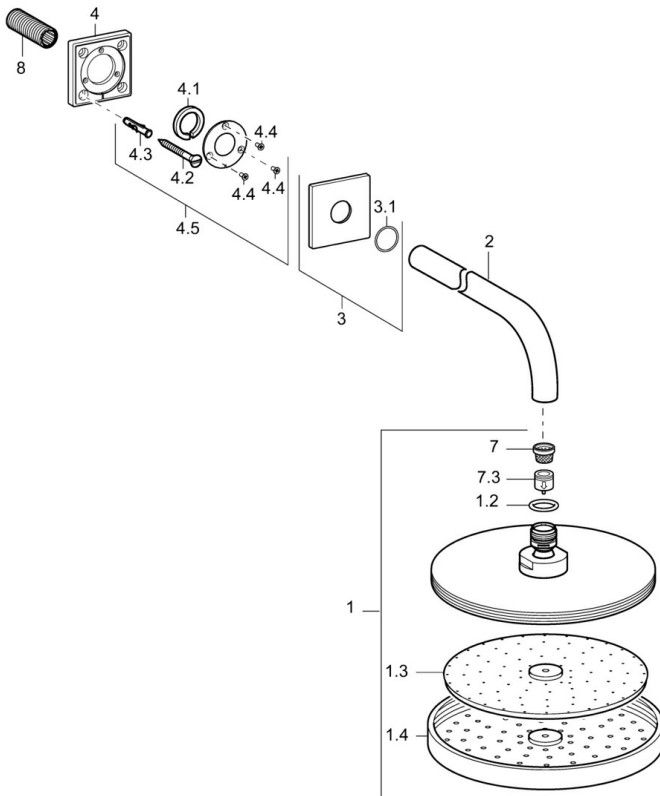

EAN: 4015474190153
static.hansa.com/04180300

HANSARAIN with Round shower head for rain shower, solid brass \varnothing 220 mm, projection: 400 mm, reinforced wall fixation

- Shower solutions
- Accessories
- Wall mounted
- Chrome
- Overhead shower, Eco flow control, Rotatable ball joint connection, Anti limescale technology (easy to clean)
- Rain - Even and strong water stream
- Reinforced version
- Square rosette
- 1 spray function

Technical data

Flow properties

Flow-rate at 3 bar (with flow controller) **12.0 l/min**

Technical properties

DN-size (nominal dimension) **DN15**
 Hot water supply **max. +65°C**
 Working pressure **0.5-10 bar**
 Connection size **G1/2**
 Diameter **200 mm**
 Projection **400 mm**

Approvals and Declarations

Declaration of conformity **DoC**

Spare parts

SP04180300

	Name	Code
1	Headshower, d 220 mm	59912432
1.2	O-ring, 20x2	59912435
1.3	Nozzle plate, (-2013)	59912908
2	Shower pipe, G1/2xM24x1, (-2013)	59912389
3	Cover plate, 75x75 mm	59913326
3.1	O-ring, d 26x2	59913423
4	Plate Discontinued	59913447
4.1	Clamping ring, d 26 mm Discontinued	59912433
4.5	Retaining ring	59913446
7	Strainer	59906859
7.3	Flow limiter	59912777
8	Thread nipple, G1/2, AF12	59912144
N.I.	Fixing part, G1/2	59912548
N.I.	Connection nipple, G1/2, M24x1	59913137
N.I.	Shower pipe, G1/2xG1/2	59913872
N.I.	Plate	59913738
N.I.	Cover flange, 75x75 mm	59913737