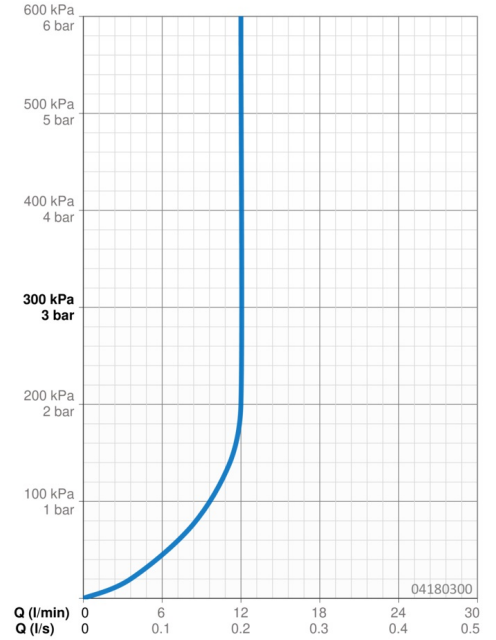

EAN: 4015474190153
static.hansa.com/04180300

HANSARAIN with Round shower head for rain shower, solid brass \varnothing 220 mm, projection: 400 mm, reinforced wall fixation

- Shower solutions
- Accessories
- Wall mounted
- Chrome
- Overhead shower, Eco flow control, Rotatable ball joint connection, Anti limescale technology (easy to clean)
- Rain - Even and strong water stream
- Reinforced version
- Square rosette
- 1 spray function

Technical data

Flow properties

Flow-rate at 3 bar (with flow controller) **12.0 l/min**

Technical properties

DN-size (nominal dimension) **DN15**
 Hot water supply **max. +65°C**
 Working pressure **0.5-10 bar**
 Connection size **G1/2**
 Diameter **200 mm**
 Projection **400 mm**

Approvals and Declarations

Declaration of conformity **DoC**

Spare parts

SP04180300

	Name	Code
1	Headshower, d 220 mm	59912432
1.2	O-ring, 20x2	59912435
1.3	Nozzle plate, (-2013)	59912908
2	Shower pipe, G1/2xM24x1, (-2013)	59912389
3	Cover plate, 75x75 mm	59913326
3.1	O-ring, d 26x2	59913423
4	Plate Discontinued	59913447
4.1	Clamping ring, d 26 mm Discontinued	59912433
4.5	Retaining ring	59913446
7	Strainer	59906859
7.3	Flow limiter	59912777
8	Thread nipple, G1/2, AF12	59912144
N.I.	Fixing part, G1/2	59912548
N.I.	Connection nipple, G1/2, M24x1	59913137
N.I.	Shower pipe, G1/2xG1/2	59913872
N.I.	Plate	59913738
N.I.	Cover flange, 75x75 mm	59913737