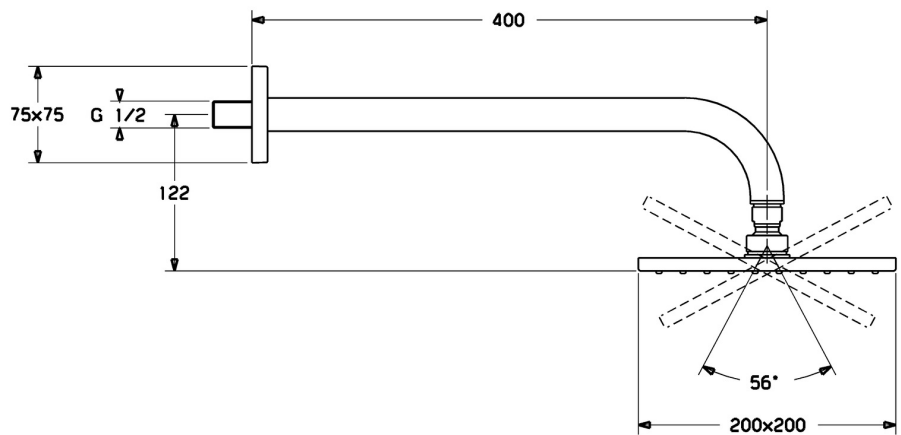

EAN: 4015474257467
static.hansa.com/04180240

- Shower solutions
- Accessories
- Wall mounted
- Chrome
- Eco flow control, Overhead shower, Rotatable ball joint connection, Anti limescale technology (easy to clean)
- Rain - Even and strong water stream
- Reinforced version
- Square rosette
- 1 spray function

Technical data

Flow properties

Flow-rate at 3 bar (with flow controller) **12.0 l/min**

Technical properties

DN-size (nominal dimension) **DN15**
 Hot water supply **max. +65°C**
 Working pressure **0.5-10 bar**
 Connection size **G1/2**
 Projection **400 mm**

Regulations

Noise class **II (ISO 3822)**

Approvals and Declarations

Declaration of conformity **DoC**

Spare parts

SP04180240

	Name	Code
1	Overhead shower, 200x200 mm	59913873
1.3	Nozzle plate, 200x200 mm, (-2019) Discontinued	59913874
1.6	Flow limiter	59913753
1.7	Screw	59913754
2	Shower pipe, G1/2xG1/2	59913872
3	Cover flange, 75x75 mm	59913737
4	Plate	59913738
4.1	Clamping ring, d 26 mm Discontinued	59912433
4.5	Retaining ring	59913446
8	Thread nipple, G1/2, AF12	59912144