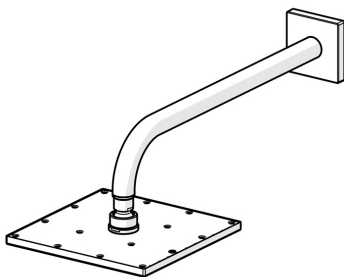

EAN: 4015474257467
static.hansa.com/04180240

- Shower solutions
- Accessories
- Wall mounted
- Chrome
- Eco flow control, Overhead shower, Rotatable ball joint connection, Anti limescale technology (easy to clean)
- Rain - Even and strong water stream
- Reinforced version
- Square rosette
- 1 spray function

Technical data

Flow properties

Flow-rate at 3 bar (with flow controller) **12.0 l/min**

Technical properties

DN-size (nominal dimension) **DN15**
 Hot water supply **max. +65°C**
 Working pressure **0.5-10 bar**
 Connection size **G1/2**
 Projection **400 mm**

Regulations

Noise class **II (ISO 3822)**

Approvals and Declarations

Declaration of conformity **DoC**

Spare parts

SP04180240

	Name	Code
1	Overhead shower, 200x200 mm	59913873
1.3	Nozzle plate, 200x200 mm, (-2019) Discontinued	59913874
1.6	Flow limiter	59913753
1.7	Screw	59913754
2	Shower pipe, G1/2xG1/2	59913872
3	Cover flange, 75x75 mm	59913737
4	Plate	59913738
4.1	Clamping ring, d 26 mm Discontinued	59912433
4.5	Retaining ring	59913446
8	Thread nipple, G1/2, AF12	59912144