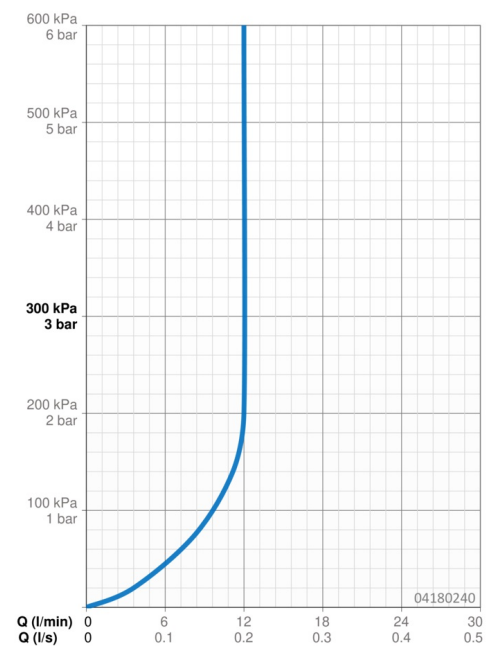

Approvals and Declarations

Declaration of conformity **DoC**