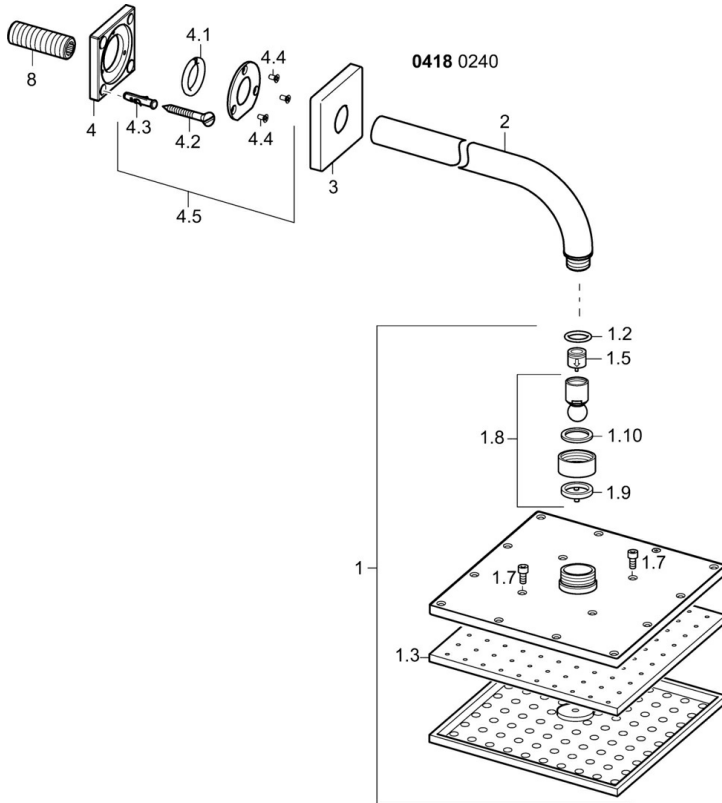

EAN: 4015474257467
static.hansa.com/04180240

- Shower solutions
- Accessories
- Wall mounted
- Chrome
- Eco flow control, Overhead shower, Rotatable ball joint connection, Anti limescale technology (easy to clean)
- Rain - Even and strong water stream
- Reinforced version
- Square rosette
- 1 spray function

Technical data

Flow properties

Flow-rate at 3 bar (with flow controller) **12.0 l/min**

Technical properties

DN-size (nominal dimension) **DN15**
 Hot water supply **max. +65°C**
 Working pressure **0.5-10 bar**
 Connection size **G1/2**
 Projection **400 mm**

Regulations

Noise class **II (ISO 3822)**

Approvals and Declarations

Declaration of conformity **DoC**

Spare parts

SP04180240

	Name	Code
1	Overhead shower, 200x200 mm	59913873
1.3	Nozzle plate, 200x200 mm, (-2019) Discontinued	59913874
1.6	Flow limiter	59913753
1.7	Screw	59913754
2	Shower pipe, G1/2xG1/2	59913872
3	Cover flange, 75x75 mm	59913737
4	Plate	59913738
4.1	Clamping ring, d 26 mm Discontinued	59912433
4.5	Retaining ring	59913446
8	Thread nipple, G1/2, AF12	59912144