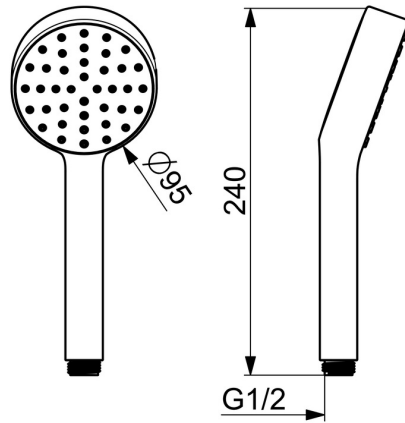

EAN: 4057304018565
static.hansa.com/04160180

- Shower solutions
- Health & Care, Accessories
- Chrome
- Anti limescale technology (easy to clean)
- Low aerosol - Water stream with less air
- 1 spray function

Technical data

Flow properties

Flow-rate at 3 bar (with flow controller) **12.0 l/min**

Technical properties

Hot water supply **max. +65°C**
 Working pressure **0.5-5 bar**
 Connection size **G1/2**
 Material **Composite**