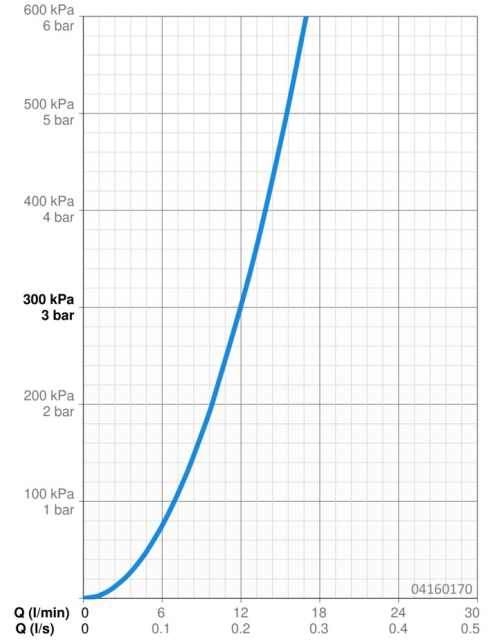

Technical data

Flow properties

Flow-rate at 3 bar **12.0 l/min**

Technical properties

Hot water supply **max. +65°C**
Working pressure **0.5-5 bar**
Connection size **G1/2**
Material **Composite**

Regulations

EN standard **EN 1112**

Approvals and Declarations

ABP **P-IX 29946/IA**
Declaration of conformity **DoC**

Spare parts

SP04160170

	Name	Code
N.I.	Hand shower screen, d 100 mm	59914047
N.I.	Strainer	59906859