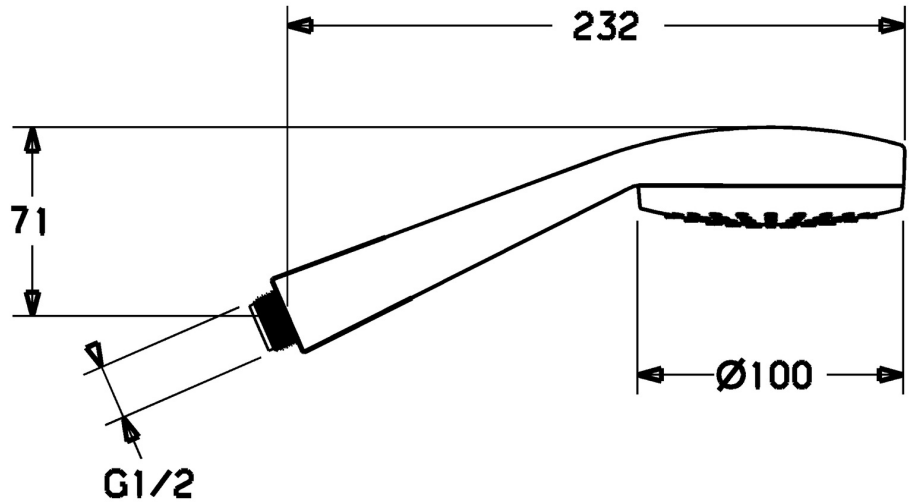

EAN: 4015474263741
static.hansa.com/04160170

- Health & Care, Accessories
- Chrome
- Anti limescale technology (easy to clean)
- Low aerosol - Water stream with less air
- Litter filter(s)
- 1 spray function

Technical data

Flow properties

Flow-rate at 3 bar **12.0 l/min**

Technical properties

Hot water supply **max. +65°C**
 Working pressure **0.5-5 bar**
 Connection size **G1/2**
 Material **Composite**

Regulations

EN standard **EN 1112**

Approvals and Declarations

ABP **P-IX 29946/IA**
 Declaration of conformity **DoC**

Spare parts

SP04160170

	Name	Code
N.I.	Hand shower screen, d 100 mm	59914047
N.I.	Strainer	59906859