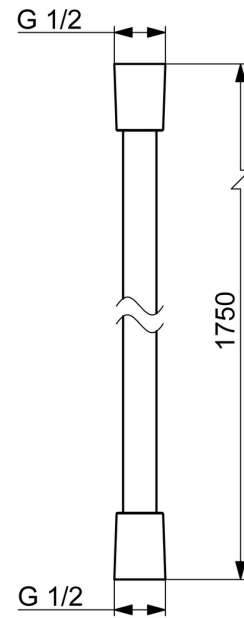

EAN: 4015474255043  
[static.hansa.com/04120373](https://static.hansa.com/04120373)

- Health & Care, Accessories
- Chrome
- Twist guard for shower hose

### Technical properties

Connection size	<b>G1/2</b>
Length / Height	<b>1750 mm</b>
Material	<b>Composite</b>