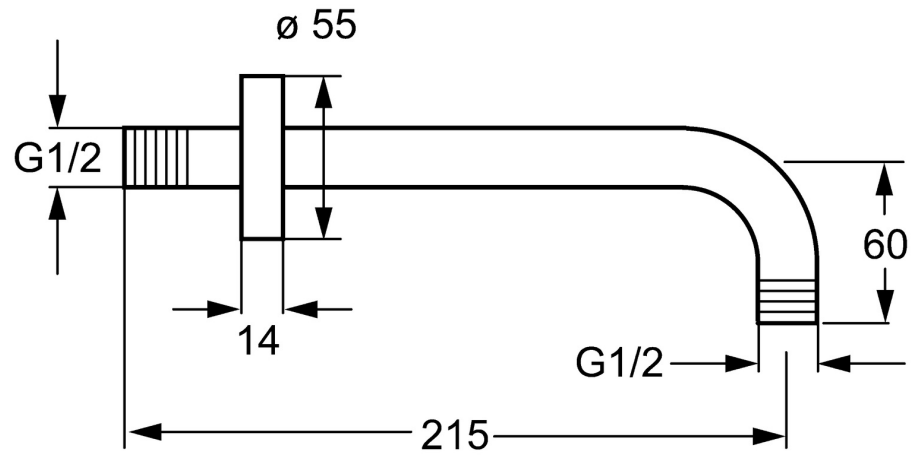

EAN: 4015474269354
static.hansa.com/04110200

- Shower solutions
- Accessories
- Wall mounted
- Chrome
- Round rosette

Technical data

Technical properties

Connection size	G1/2 x G1/2
Diameter	21 mm
Projection	200 mm
Material	Brass