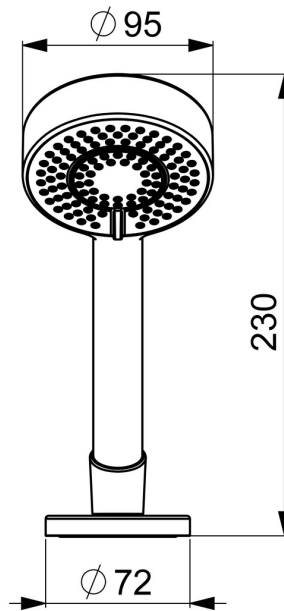

EAN: 4057304012884
static.hansa.com/04099140

- Bathtub & Shower
- Rim mounted
- Chrome
- Eco flow control, Anti limescale technology (easy to clean)
- Normal - Even and soft water stream, Refreshing - Strong water stream, activates and refreshes body, Relaxing - Soft water stream, pleasant for entire body
- Litter filter(s)
- 3 spray functions

Technical data

Flow properties

Flow-rate at 3 bar	13.8 l/min
Flow-rate at 3 bar (with flow controller)	15.0 l/min

Technical properties

Hot water supply	max. +65°C
Working pressure	0.5-5 bar
Material	Composite

Approvals and Declarations

Declaration of conformity	DoC
---------------------------	------------

Spare parts

SP04099140

	Name	Code
01	Cover flange	59910125
02	Angle connector	59911197
03	Hand shower	44630300