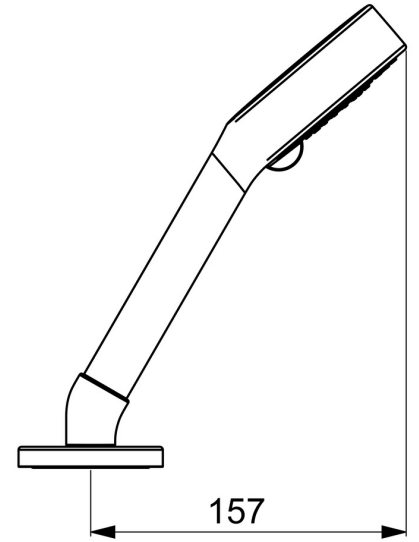

EAN: 4057304012884
static.hansa.com/04099140

- Bathtub & Shower
- Rim mounted
- Chrome
- Eco flow control, Anti limescale technology (easy to clean)
- Normal - Even and soft water stream, Refreshing - Strong water stream, activates and refreshes body, Relaxing - Soft water stream, pleasant for entire body
- Litter filter(s)
- 3 spray functions

Technical data

Flow properties

Flow-rate at 3 bar	13.8 l/min
Flow-rate at 3 bar (with flow controller)	15.0 l/min

Technical properties

Hot water supply	max. +65°C
Working pressure	0.5-5 bar
Material	Composite

Approvals and Declarations

Declaration of conformity	DoC
---------------------------	------------

Spare parts

SP04099140

	Name	Code
01	Cover flange	59910125
02	Angle connector	59911197
03	Hand shower	44630300