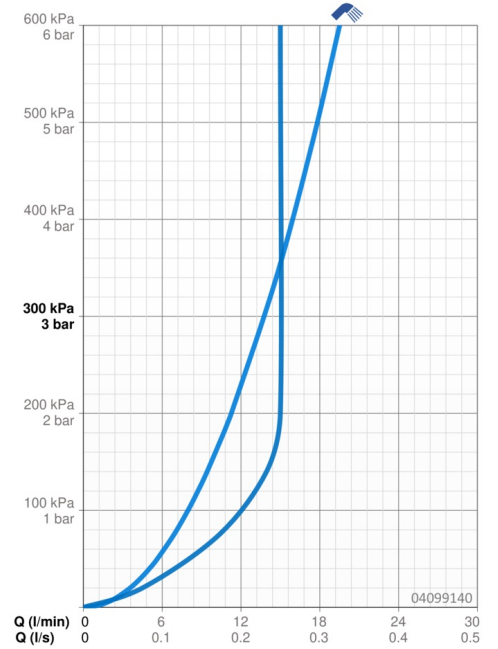

Technical data

Flow properties

Flow-rate at 3 bar	13.8 l/min
Flow-rate at 3 bar (with flow controller)	15.0 l/min

Technical properties

Hot water supply	max. +65°C
Working pressure	0.5-5 bar
Material	Composite

Approvals and Declarations

Declaration of conformity	DoC

Spare parts

SP04099140

	Name	Code
01	Cover flange	59910125
02	Angle connector	59911197
03	Hand shower	44630300