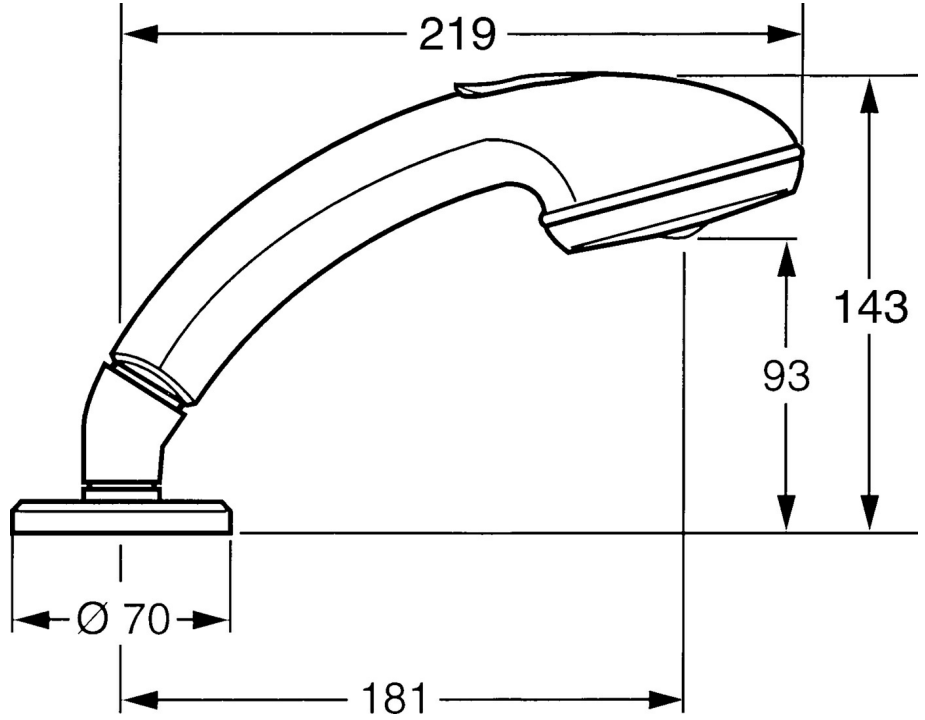

EAN: 4015474673670
static.hansa.com/04099130

- Bathtub & Shower
- Rim mounted
- Chrome
- Push operated diverter
- Anti limescale technology (easy to clean)
- Normal - Even and soft water stream, Sensitive - Gentle water stream
- Litter filter(s)
- Round rosette
- 2 spray functions

Technical data

Flow properties

Flow-rate at 3 bar (with flow controller) **16.8 l/min**

Technical properties

Hot water supply **max. +65°C**
 Working pressure **0.5-5 bar**
 Connection size **G1/2**
 Projection **181 mm**

Spare parts

SP04099130

	Name	Code
1	Hand shower Discontinued	04320100
2	Cover flange	59910125
3	Angle connector	59911197