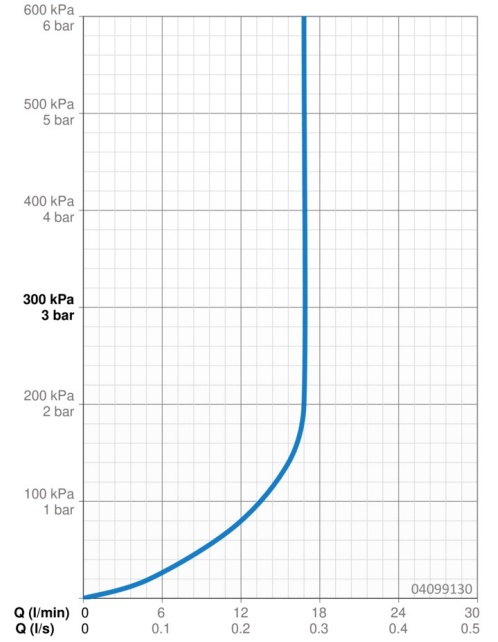

EAN: 4015474673670
static.hansa.com/04099130

- Bathtub & Shower
- Rim mounted
- Chrome
- Push operated diverter
- Anti limescale technology (easy to clean)
- Normal - Even and soft water stream, Sensitive - Gentle water stream
- Litter filter(s)
- Round rosette
- 2 spray functions

Technical data

Flow properties

Flow-rate at 3 bar (with flow controller) **16.8 l/min**

Technical properties

Hot water supply **max. +65°C**
 Working pressure **0.5-5 bar**
 Connection size **G1/2**
 Projection **181 mm**