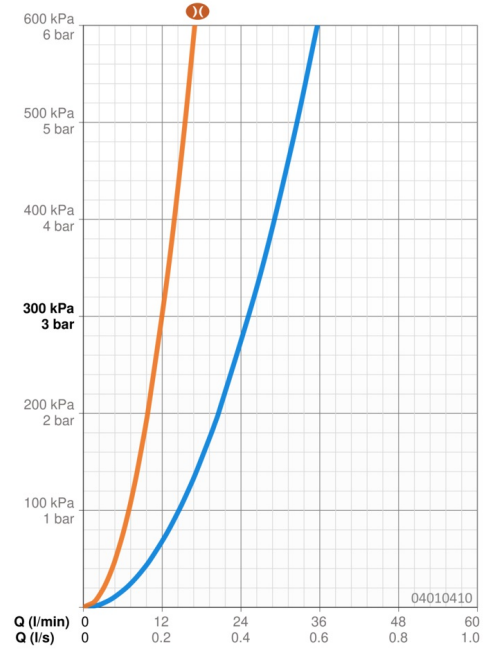

Technical data

Flow properties

Flow-rate at 3 bar	25.2 l/min
Flow-rate at 3 bar (with flow reducers)	12.0 l/min

Technical properties

Hot water supply	max. +65°C
Working pressure	0.5-5 bar
Material	Composite

Regulations

EN standard	EN 1112

Spare parts

SP04010410

	Name	Code
1	Shower hose, L=1250	04120400
2	Hand shower Discontinued	04300100
3	Hand shower holder	04430100