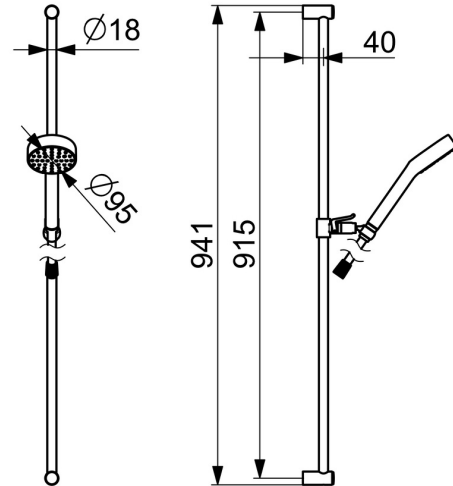

EAN: 4057304018558
static.hansa.com/04000180

- Shower solutions
- Health & Care
- Wall mounted
- Chrome
- Hand shower, Shower rail, Adjustable shower rail bracket, Shower hose (1750 mm), Rotatable ball joint connection, Anti limescale technology (easy to clean)
- Low aerosol - Water stream with less air
- Litter filter(s)
- Flexible length / can be shortened
- 1 spray function

Technical data

Flow properties

Flow-rate at 3 bar (with flow controller) **12.0 l/min**

Technical properties

Hot water supply **max. +65°C**
 Working pressure **0.5-5 bar**
 Connection size **G1/2**
 Diameter **Ø 18 mm**
 Installation width **max 915 mm**
 Length / Height **941 mm**
 Material **Brass**