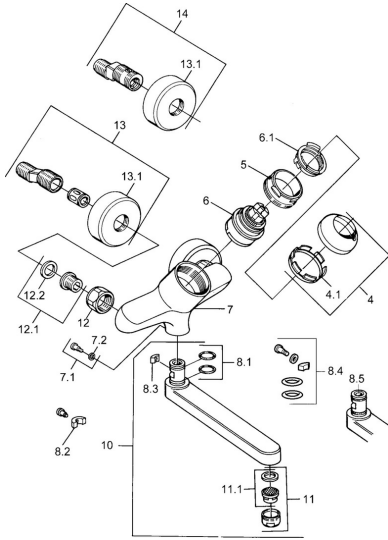

EAN: 4015474684119
static.hansa.com/03968103

- Washbasin
- Single-lever
- Wall mounted
- Chrome
- Single operating lever/handle, Hot/Cold symbols

Technical data

Technical properties

Hot water supply	max. +80°C
Working pressure	0.5-10 bar
Material	Brass

Regulations

EN standard	EN 817
-------------	---------------

Spare parts

SP03692100

	Name	Code
1	Lever, 99 mm, red/blue Discontinued	59913769
1	Lever, L=99 mm, (-2011)	59913768
1	Lever, L=138 mm Discontinued	59913770
4	Covering cap	59906563
4.1	Fixing sleeve	59906695
5	Eye screw, M50x1, SW45	59904775
6	Cartridge, 4.8 eco	59904601
6.1	Hot water limiter	59904759
7.1	Fixing screw, M6x12, AF2.5	59904804
8.1	O-ring, d 15x2.5	59910423
8.2	Screw, M6x10, 2,5	59911435
8.2	Limiter	59910421
8.3	Limiter	59910422
10	Spout, L=235	59910417
10	Spout, L=145	59911380
10	Spout, L=170	59911183
10	Spout, L=96	59910419
11	Aerator, M24x1 STD HC A	59902366
11.1	Aerator, M22/24 A	59902081
12	Connection nut, G3/4, AF30	59902230
12.1	Seat, G1/2, L, WAF10	59904618
12.2	Retaining ring, 23.9x15.2x2	59902689
13	Eccentric Discontinued	59906601
N.I.	Emptying valve	59912483