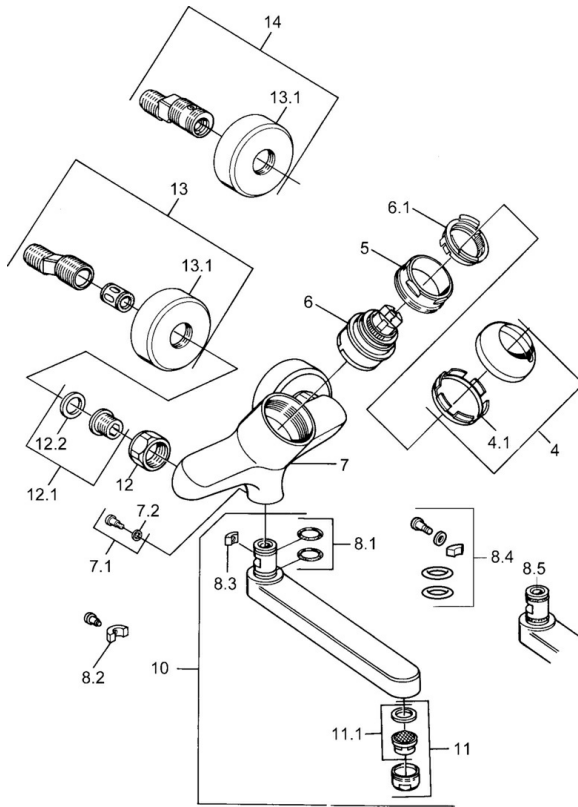

EAN: 4015474684119
static.hansa.com/03968103

- Washbasin
- Single-lever
- Wall mounted
- Chrome
- Single operating lever/handle, Hot/Cold symbols

Technical data

Technical properties

Hot water supply	max. +80°C
Working pressure	0.5-10 bar
Material	Brass

Regulations

EN standard	EN 817
-------------	---------------

Spare parts

SP03692100

	Name	Code
1	Lever, 99 mm, red/blue Discontinued	59913769
1	Lever, L=99 mm, (-2011)	59913768
1	Lever, L=138 mm Discontinued	59913770
4	Covering cap	59906563
4.1	Fixing sleeve	59906695
5	Eye screw, M50x1, SW45	59904775
6	Cartridge, 4.8 eco	59904601
6.1	Hot water limiter	59904759
7.1	Fixing screw, M6x12, AF2.5	59904804
8.1	O-ring, d 15x2.5	59910423
8.2	Screw, M6x10, 2,5	59911435
8.2	Limiter	59910421
8.3	Limiter	59910422
10	Spout, L=235	59910417
10	Spout, L=145	59911380
10	Spout, L=170	59911183
10	Spout, L=96	59910419
11	Aerator, M24x1 STD HC A	59902366
11.1	Aerator, M22/24 A	59902081
12	Connection nut, G3/4, AF30	59902230
12.1	Seat, G1/2, L, WAF10	59904618
12.2	Retaining ring, 23.9x15.2x2	59902689
13	Eccentric Discontinued	59906601
N.I.	Emptying valve	59912483