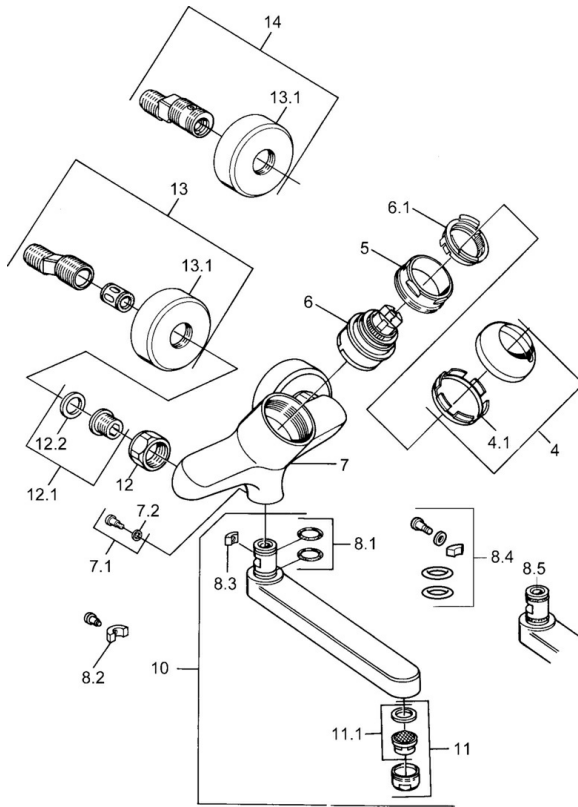

EAN: 4015474684102
static.hansa.com/03968102

- Washbasin
- Single-lever
- Wall mounted
- Chrome
- Single operating lever/handle, Hot/Cold symbols

Technical data

Technical properties

Hot water supply	max. +80°C
Working pressure	0.5-10 bar
Material	Brass

Regulations

EN standard	EN 817
-------------	---------------

Spare parts

SP03692100

	Name	Code
1	Lever, 99 mm, red/blue Discontinued	59913769
1	Lever, L=99 mm, (-2011)	59913768
1	Lever, L=138 mm Discontinued	59913770
4	Covering cap	59906563
4.1	Fixing sleeve	59906695
5	Eye screw, M50x1, SW45	59904775
6	Cartridge, 4.8 eco	59904601
6.1	Hot water limiter	59904759
7.1	Fixing screw, M6x12, AF2.5	59904804
8.1	O-ring, d 15x2.5	59910423
8.2	Screw, M6x10, 2,5	59911435
8.2	Limiter	59910421
8.3	Limiter	59910422
10	Spout, L=235	59910417
10	Spout, L=145	59911380
10	Spout, L=170	59911183
10	Spout, L=96	59910419
11	Aerator, M24x1 STD HC A	59902366
11.1	Aerator, M22/24 A	59902081
12	Connection nut, G3/4, AF30	59902230
12.1	Seat, G1/2, L, WAF10	59904618
12.2	Retaining ring, 23.9x15.2x2	59902689
13	Eccentric Discontinued	59906601
N.I.	Emptying valve	59912483