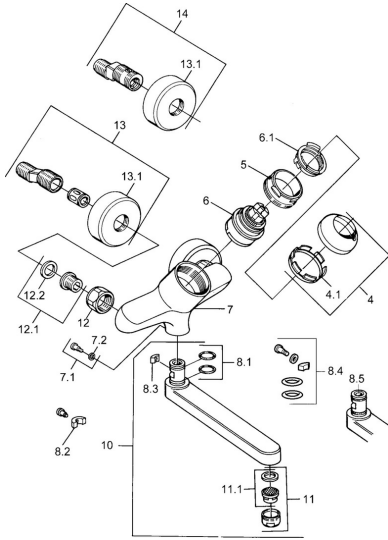

EAN: 4015474684102
static.hansa.com/03968102

- Washbasin
- Single-lever
- Wall mounted
- Chrome
- Single operating lever/handle, Hot/Cold symbols

Technical data

Technical properties

Hot water supply	max. +80°C
Working pressure	0.5-10 bar
Material	Brass

Regulations

EN standard	EN 817
-------------	---------------

Spare parts

SP03692100

	Name	Code
1	Lever, 99 mm, red/blue Discontinued	59913769
1	Lever, L=99 mm, (-2011)	59913768
1	Lever, L=138 mm Discontinued	59913770
4	Covering cap	59906563
4.1	Fixing sleeve	59906695
5	Eye screw, M50x1, SW45	59904775
6	Cartridge, 4.8 eco	59904601
6.1	Hot water limiter	59904759
7.1	Fixing screw, M6x12, AF2.5	59904804
8.1	O-ring, d 15x2.5	59910423
8.2	Screw, M6x10, 2,5	59911435
8.2	Limiter	59910421
8.3	Limiter	59910422
10	Spout, L=235	59910417
10	Spout, L=145	59911380
10	Spout, L=170	59911183
10	Spout, L=96	59910419
11	Aerator, M24x1 STD HC A	59902366
11.1	Aerator, M22/24 A	59902081
12	Connection nut, G3/4, AF30	59902230
12.1	Seat, G1/2, L, WAF10	59904618
12.2	Retaining ring, 23.9x15.2x2	59902689
13	Eccentric Discontinued	59906601
N.I.	Emptying valve	59912483