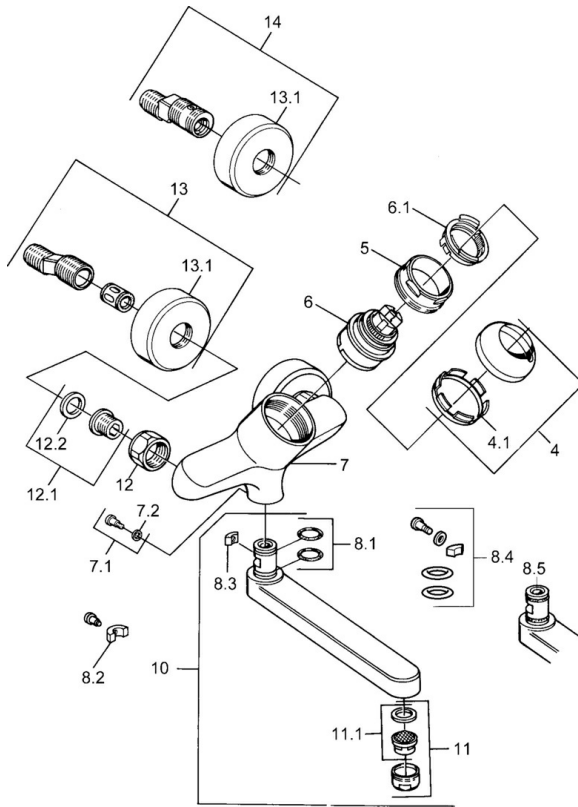

EAN: 4015474602557  
[static.hansa.com/03968101](https://static.hansa.com/03968101)

- Washbasin
- Single-lever
- Wall mounted
- Chrome
- Single operating lever/handle, Hot/Cold symbols

## Technical data

### Technical properties

Hot water supply	<b>max. +80°C</b>
Working pressure	<b>0.5-10 bar</b>
Material	<b>Brass</b>

### SP03692100

	Name	Code
1	Lever, 99 mm, red/blue Discontinued	59913769
1	Lever, L=99 mm, (-2011)	59913768
1	Lever, L=138 mm Discontinued	59913770
4	Covering cap	59906563
4.1	Fixing sleeve	59906695
5	Eye screw, M50x1, SW45	59904775
6	Cartridge, 4.8 eco	59904601
6.1	Hot water limiter	59904759
7.1	Fixing screw, M6x12, AF2.5	59904804
8.1	O-ring, d 15x2.5	59910423
8.2	Screw, M6x10, 2,5	59911435
8.2	Limiter	59910421
8.3	Limiter	59910422
10	Spout, L=235	59910417
10	Spout, L=145	59911380
10	Spout, L=170	59911183
10	Spout, L=96	59910419
11	Aerator, M24x1 STD HC A	59902366
11.1	Aerator, M22/24 A	59902081
12	Connection nut, G3/4, AF30	59902230
12.1	Seat, G1/2, L, WAF10	59904618
12.2	Retaining ring, 23.9x15.2x2	59902689
13	Eccentric Discontinued	59906601
N.I.	Emptying valve	59912483