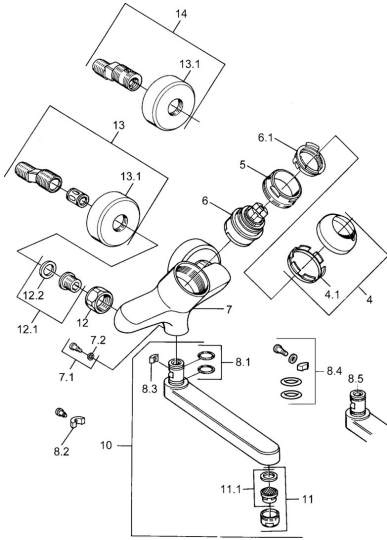

EAN: 4015474602557  
[static.hansa.com/03968101](https://static.hansa.com/03968101)

- Washbasin
- Single-lever
- Wall mounted
- Chrome
- Single operating lever/handle, Hot/Cold symbols

### Technical properties

Hot water supply	<b>max. +80°C</b>
Working pressure	<b>0.5-10 bar</b>
Material	<b>Brass</b>

## Spare parts

### SP03692100

	Name	Code
1	Lever, 99 mm, red/blue Discontinued	59913769
1	Lever, L=99 mm, (-2011)	59913768
1	Lever, L=138 mm Discontinued	59913770
4	Covering cap	59906563
4.1	Fixing sleeve	59906695
5	Eye screw, M50x1, SW45	59904775
6	Cartridge, 4.8 eco	59904601
6.1	Hot water limiter	59904759
7.1	Fixing screw, M6x12, AF2.5	59904804
8.1	O-ring, d 15x2.5	59910423
8.2	Screw, M6x10, 2,5	59911435
8.2	Limiter	59910421
8.3	Limiter	59910422
10	Spout, L=235	59910417
10	Spout, L=145	59911380
10	Spout, L=170	59911183
10	Spout, L=96	59910419
11	Aerator, M24x1 STD HC A	59902366
11.1	Aerator, M22/24 A	59902081
12	Connection nut, G3/4, AF30	59902230
12.1	Seat, G1/2, L, WAF10	59904618
12.2	Retaining ring, 23.9x15.2x2	59902689
13	Eccentric Discontinued	59906601
N.I.	Emptying valve	59912483