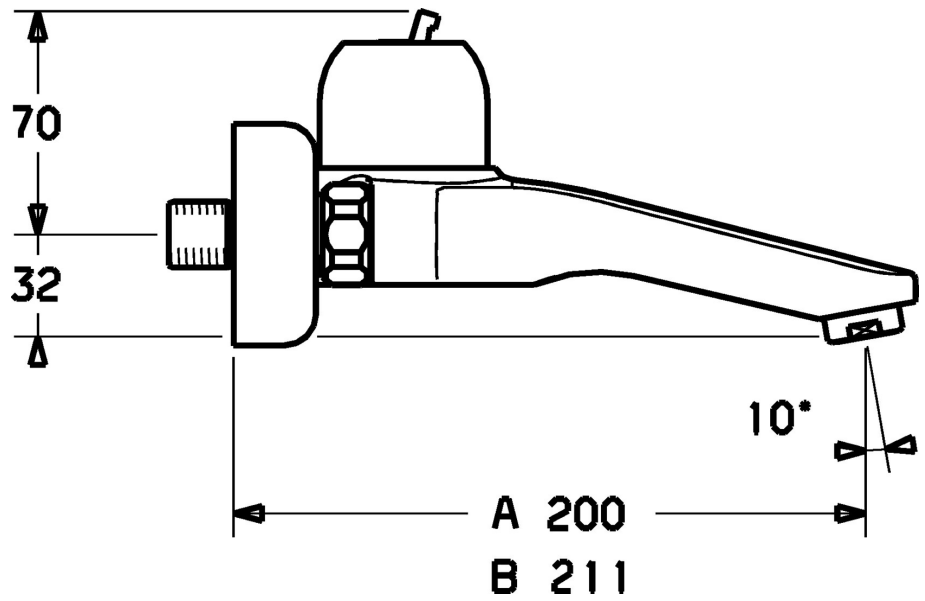

EAN: 4015474046146
static.hansa.com/03958200

- Washbasin
- Single-lever
- Wall mounted
- Chrome
- Single operating lever/handle, Hot/Cold symbols
- Without operation lever

Technical data

Technical properties

Hot water supply	max. +80°C
Working pressure	0.5-10 bar
Material	Brass

Regulations

EN standard	EN 817
-------------	--------

Spare parts

SP03958100

	Name	Code
4	Covering cap	59911160
5	Tightening nut, M52x1, AF45	59911161
6	Cartridge, 4.8 eco	59904601
6.1	Hot water limiter	59904759
11	Aerator, M24x1 Z	59906826
11.1	Aerator, M22/24, Z	59906830
12	Connection nut, G3/4, AF30	59902230
12.1	Seat, G1/2, L, WAF10	59904618
12.2	Retaining ring, 23.9x15.2x2	59902689
13	Eccentric Discontinued	59906601
15	Eccentric coupling with stop valves and cover plates, G1/2xG3/4	59902034