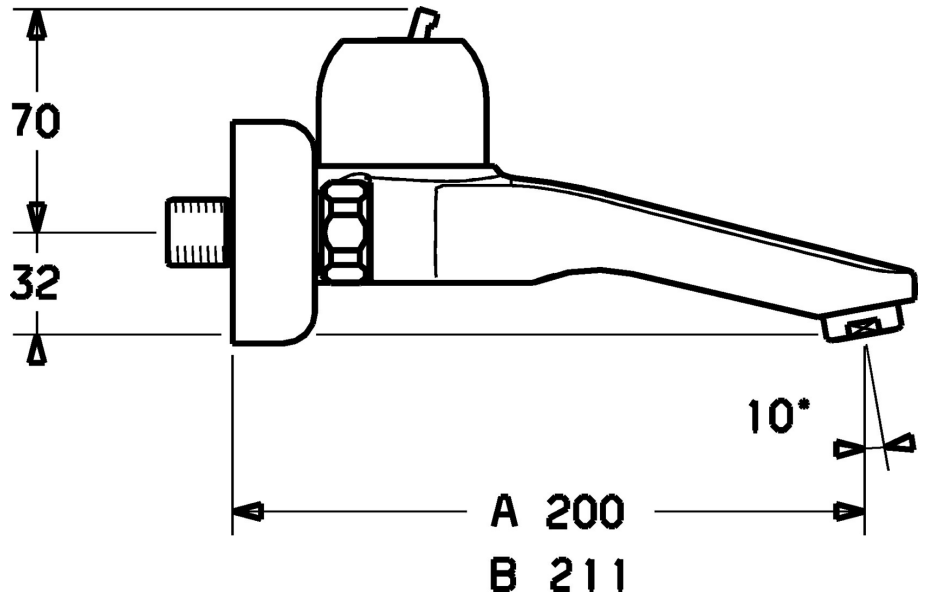

EAN: 4015474046122
static.hansa.com/03958100

- Washbasin
- Single-lever
- Wall mounted
- Chrome
- Single operating lever/handle, Hot/Cold symbols
- Without operation lever

Technical data

Technical properties

Hot water supply	max. +80°C
Working pressure	0.5-10 bar
Material	Brass

Regulations

EN standard	EN 817
-------------	--------

Spare parts

SP03958100

	Name	Code
4	Covering cap	59911160
5	Tightening nut, M52x1, AF45	59911161
6	Cartridge, 4.8 eco	59904601
6.1	Hot water limiter	59904759
11	Aerator, M24x1 Z	59906826
11.1	Aerator, M22/24, Z	59906830
12	Connection nut, G3/4, AF30	59902230
12.1	Seat, G1/2, L, WAF10	59904618
12.2	Retaining ring, 23.9x15.2x2	59902689
13	Eccentric Discontinued	59906601
15	Eccentric coupling with stop valves and cover plates, G1/2xG3/4	59902034