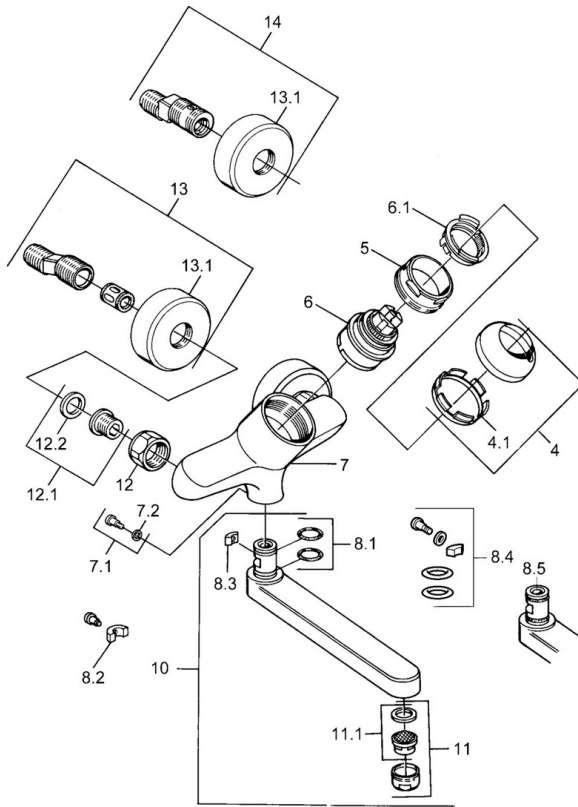

EAN: 4015474684072  
[static.hansa.com/03948203](https://static.hansa.com/03948203)

- Washbasin
- Single-lever
- Wall mounted
- Chrome
- Single operating lever/handle, Hot/Cold symbols

## Technical data

### Technical properties

Hot water supply	<b>max. +80°C</b>
Working pressure	<b>0.5-10 bar</b>
Material	<b>Brass</b>

### SP03692100

	Name	Code
1	Lever, 99 mm, red/blue Discontinued	59913769
1	Lever, L=99 mm, (-2011)	59913768
1	Lever, L=138 mm Discontinued	59913770
4	Covering cap	59906563
4.1	Fixing sleeve	59906695
5	Eye screw, M50x1, SW45	59904775
6	Cartridge, 4.8 eco	59904601
6.1	Hot water limiter	59904759
7.1	Fixing screw, M6x12, AF2.5	59904804
8.1	O-ring, d 15x2.5	59910423
8.2	Screw, M6x10, 2,5	59911435
8.2	Limiter	59910421
8.3	Limiter	59910422
10	Spout, L=235	59910417
10	Spout, L=145	59911380
10	Spout, L=170	59911183
10	Spout, L=96	59910419
11	Aerator, M24x1 STD HC A	59902366
11.1	Aerator, M22/24 A	59902081
12	Connection nut, G3/4, AF30	59902230
12.1	Seat, G1/2, L, WAF10	59904618
12.2	Retaining ring, 23.9x15.2x2	59902689
13	Eccentric Discontinued	59906601
N.I.	Emptying valve	59912483