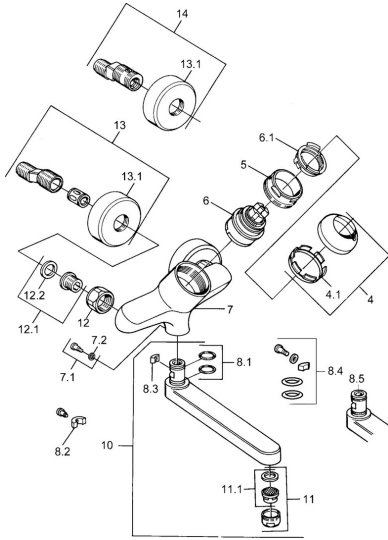

EAN: 4015474684072  
[static.hansa.com/03948203](https://static.hansa.com/03948203)

- Washbasin
- Single-lever
- Wall mounted
- Chrome
- Single operating lever/handle, Hot/Cold symbols

### Technical properties

Hot water supply	<b>max. +80°C</b>
Working pressure	<b>0.5-10 bar</b>
Material	<b>Brass</b>

## Spare parts

### SP03692100

	Name	Code
1	Lever, 99 mm, red/blue Discontinued	59913769
1	Lever, L=99 mm, (-2011)	59913768
1	Lever, L=138 mm Discontinued	59913770
4	Covering cap	59906563
4.1	Fixing sleeve	59906695
5	Eye screw, M50x1, SW45	59904775
6	Cartridge, 4.8 eco	59904601
6.1	Hot water limiter	59904759
7.1	Fixing screw, M6x12, AF2.5	59904804
8.1	O-ring, d 15x2.5	59910423
8.2	Screw, M6x10, 2,5	59911435
8.2	Limiter	59910421
8.3	Limiter	59910422
10	Spout, L=235	59910417
10	Spout, L=145	59911380
10	Spout, L=170	59911183
10	Spout, L=96	59910419
11	Aerator, M24x1 STD HC A	59902366
11.1	Aerator, M22/24 A	59902081
12	Connection nut, G3/4, AF30	59902230
12.1	Seat, G1/2, L, WAF10	59904618
12.2	Retaining ring, 23.9x15.2x2	59902689
13	Eccentric Discontinued	59906601
N.I.	Emptying valve	59912483