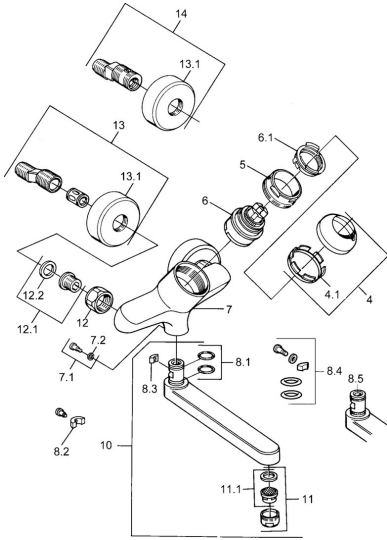

EAN: 4015474684065
static.hansa.com/03948202

- Washbasin
- Single-lever
- Wall mounted
- Chrome
- Single operating lever/handle, Hot/Cold symbols

Technical data

Technical properties

Hot water supply	max. +80°C
Working pressure	0.5-10 bar
Material	Brass

Regulations

EN standard	EN 817
-------------	---------------

Spare parts

SP03692100

	Name	Code
1	Lever, 99 mm, red/blue Discontinued	59913769
1	Lever, L=99 mm, (-2011)	59913768
1	Lever, L=138 mm Discontinued	59913770
4	Covering cap	59906563
4.1	Fixing sleeve	59906695
5	Eye screw, M50x1, SW45	59904775
6	Cartridge, 4.8 eco	59904601
6.1	Hot water limiter	59904759
7.1	Fixing screw, M6x12, AF2.5	59904804
8.1	O-ring, d 15x2.5	59910423
8.2	Screw, M6x10, 2,5	59911435
8.2	Limiter	59910421
8.3	Limiter	59910422
10	Spout, L=235	59910417
10	Spout, L=145	59911380
10	Spout, L=170	59911183
10	Spout, L=96	59910419
11	Aerator, M24x1 STD HC A	59902366
11.1	Aerator, M22/24 A	59902081
12	Connection nut, G3/4, AF30	59902230
12.1	Seat, G1/2, L, WAF10	59904618
12.2	Retaining ring, 23.9x15.2x2	59902689
13	Eccentric Discontinued	59906601
N.I.	Emptying valve	59912483