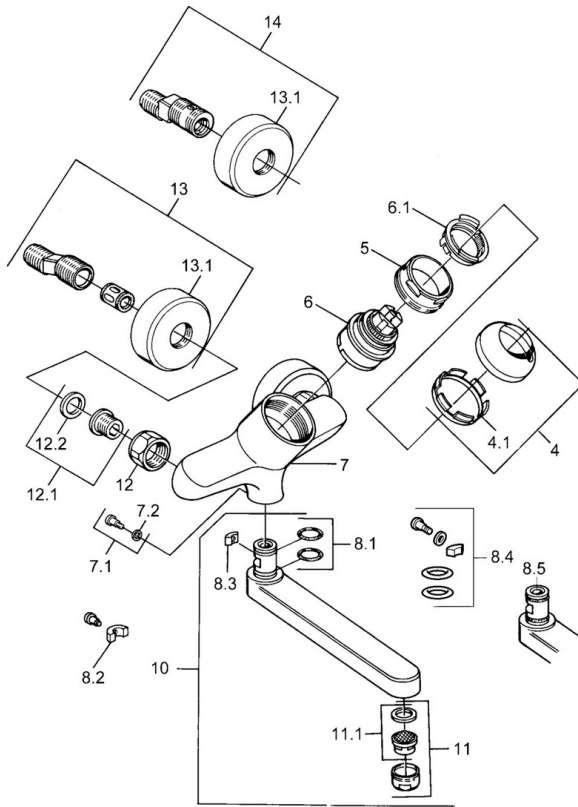

EAN: 4015474684065
static.hansa.com/03948202

- Washbasin
- Single-lever
- Wall mounted
- Chrome
- Single operating lever/handle, Hot/Cold symbols

Technical data

Technical properties

Hot water supply	max. +80°C
Working pressure	0.5-10 bar
Material	Brass

Regulations

EN standard	EN 817
-------------	---------------

Spare parts

SP03692100

	Name	Code
1	Lever, 99 mm, red/blue Discontinued	59913769
1	Lever, L=99 mm, (-2011)	59913768
1	Lever, L=138 mm Discontinued	59913770
4	Covering cap	59906563
4.1	Fixing sleeve	59906695
5	Eye screw, M50x1, SW45	59904775
6	Cartridge, 4.8 eco	59904601
6.1	Hot water limiter	59904759
7.1	Fixing screw, M6x12, AF2.5	59904804
8.1	O-ring, d 15x2.5	59910423
8.2	Screw, M6x10, 2,5	59911435
8.2	Limiter	59910421
8.3	Limiter	59910422
10	Spout, L=235	59910417
10	Spout, L=145	59911380
10	Spout, L=170	59911183
10	Spout, L=96	59910419
11	Aerator, M24x1 STD HC A	59902366
11.1	Aerator, M22/24 A	59902081
12	Connection nut, G3/4, AF30	59902230
12.1	Seat, G1/2, L, WAF10	59904618
12.2	Retaining ring, 23.9x15.2x2	59902689
13	Eccentric Discontinued	59906601
N.I.	Emptying valve	59912483