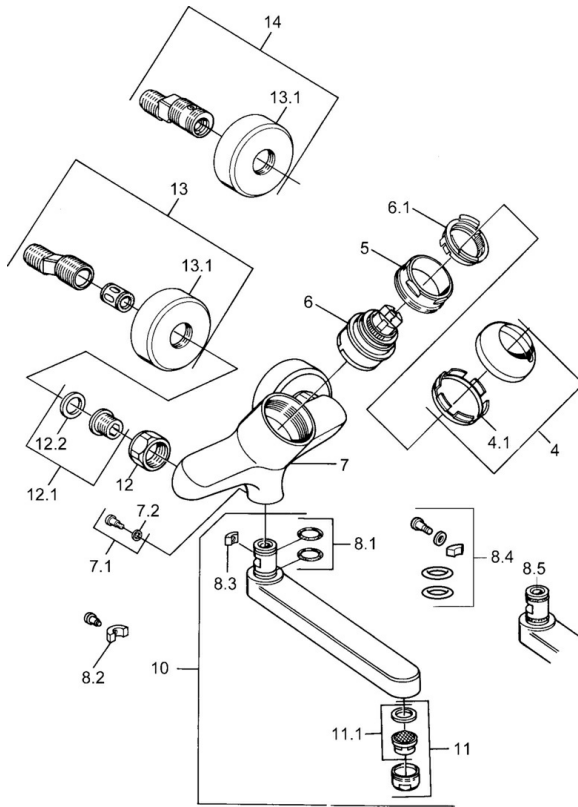

EAN: 4015474603417  
[static.hansa.com/03948107](https://static.hansa.com/03948107)

- Washbasin
- Single-lever
- Wall mounted
- Chrome
- Single operating lever/handle, Hot/Cold symbols

### Technical properties

Hot water supply	<b>max. +80°C</b>
Working pressure	<b>0.5-10 bar</b>
Material	<b>Brass</b>

### SP03692100

	Name	Code
1	Lever, 99 mm, red/blue Discontinued	59913769
1	Lever, L=99 mm, (-2011)	59913768
1	Lever, L=138 mm Discontinued	59913770
4	Covering cap	59906563
4.1	Fixing sleeve	59906695
5	Eye screw, M50x1, SW45	59904775
6	Cartridge, 4.8 eco	59904601
6.1	Hot water limiter	59904759
7.1	Fixing screw, M6x12, AF2.5	59904804
8.1	O-ring, d 15x2.5	59910423
8.2	Screw, M6x10, 2,5	59911435
8.2	Limiter	59910421
8.3	Limiter	59910422
10	Spout, L=235	59910417
10	Spout, L=145	59911380
10	Spout, L=170	59911183
10	Spout, L=96	59910419
11	Aerator, M24x1 STD HC A	59902366
11.1	Aerator, M22/24 A	59902081
12	Connection nut, G3/4, AF30	59902230
12.1	Seat, G1/2, L, WAF10	59904618
12.2	Retaining ring, 23.9x15.2x2	59902689
13	Eccentric Discontinued	59906601
N.I.	Emptying valve	59912483