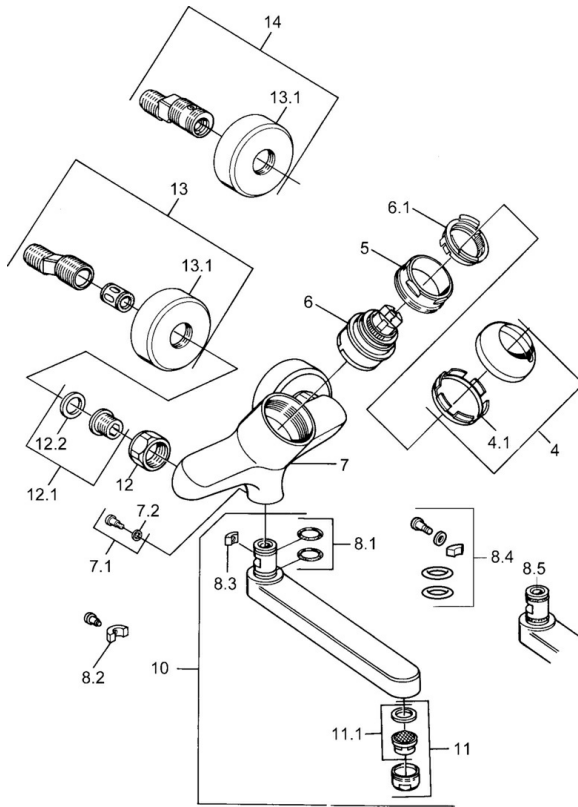

EAN: 4015474684034
static.hansa.com/03948103

- Washbasin
- Single-lever
- Wall mounted
- Chrome
- Single operating lever/handle, Hot/Cold symbols

Technical data

Technical properties

Hot water supply	max. +80°C
Working pressure	0.5-10 bar
Material	Brass

Regulations

EN standard	EN 817
-------------	---------------

Spare parts

SP03692100

	Name	Code
1	Lever, 99 mm, red/blue Discontinued	59913769
1	Lever, L=99 mm, (-2011)	59913768
1	Lever, L=138 mm Discontinued	59913770
4	Covering cap	59906563
4.1	Fixing sleeve	59906695
5	Eye screw, M50x1, SW45	59904775
6	Cartridge, 4.8 eco	59904601
6.1	Hot water limiter	59904759
7.1	Fixing screw, M6x12, AF2.5	59904804
8.1	O-ring, d 15x2.5	59910423
8.2	Screw, M6x10, 2,5	59911435
8.2	Limiter	59910421
8.3	Limiter	59910422
10	Spout, L=235	59910417
10	Spout, L=145	59911380
10	Spout, L=170	59911183
10	Spout, L=96	59910419
11	Aerator, M24x1 STD HC A	59902366
11.1	Aerator, M22/24 A	59902081
12	Connection nut, G3/4, AF30	59902230
12.1	Seat, G1/2, L, WAF10	59904618
12.2	Retaining ring, 23.9x15.2x2	59902689
13	Eccentric Discontinued	59906601
N.I.	Emptying valve	59912483