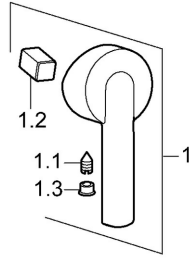

EAN: 4015474105119
static.hansa.com/03869140

- Shower solutions
- Single-lever, Trim Kit
- Concealed wall mounting
- Chrome
- Single operating lever/handle, Hot/Cold symbols
- Round rosette, Cover plate fixed with screws

Technical data

Technical properties

Hot water supply	max. +80°C
Working pressure	0.5-10 bar

Regulations

EN standard	EN 817
-------------	--------

Spare parts

SP03869140

	Name	Code
1	Lever Discontinued	59913774
1.1	Lever Discontinued	43880003
1.1	Lever Discontinued	43890005
1.1	Screw, M5x8, SW2.5	59904755
1.2	Bushing	59904778
1.3	Symbol plug Grey	59912112
2	Cover plate, d 188 mm	59912124
2.1	Covering cap Discontinued	59912795
2.3	Screw, M5x65	59904847
2.5	Rubber gasket	59912232
2.6	O-ring, 55x2	59912543
N.I.	Raising kit, 20 mm	59904983