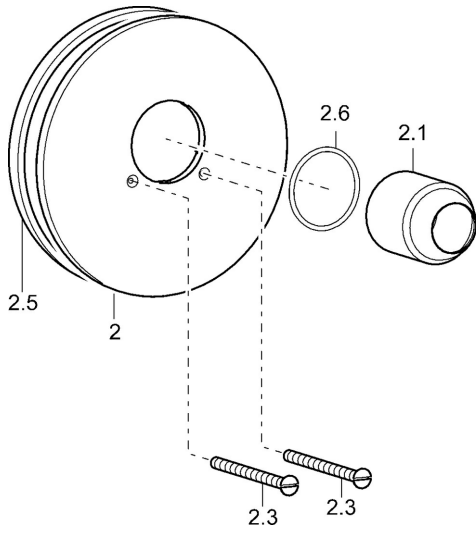

EAN: 4015474105119
static.hansa.com/03869140

- Shower solutions
- Single-lever, Trim Kit
- Concealed wall mounting
- Chrome
- Single operating lever/handle, Hot/Cold symbols
- Round rosette, Cover plate fixed with screws

Technical data

Technical properties

Hot water supply	max. +80°C
Working pressure	0.5-10 bar

Regulations

EN standard	EN 817
-------------	--------

Spare parts

SP03869140

	Name	Code
1	Lever Discontinued	59913774
1.1	Lever Discontinued	43880003
1.1	Lever Discontinued	43890005
1.1	Screw, M5x8, SW2.5	59904755
1.2	Bushing	59904778
1.3	Symbol plug Grey	59912112
2	Cover plate, d 188 mm	59912124
2.1	Covering cap Discontinued	59912795
2.3	Screw, M5x65	59904847
2.5	Rubber gasket	59912232
2.6	O-ring, 55x2	59912543
N.I.	Raising kit, 20 mm	59904983