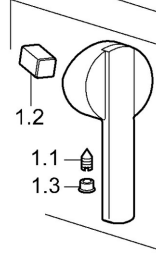

EAN: 4015474105119
static.hansa.com/03869140

- Shower solutions
- Single-lever, Trim Kit
- Concealed wall mounting
- Chrome
- Single operating lever/handle, Hot/Cold symbols
- Round rosette, Cover plate fixed with screws

Technical data

Technical properties

Hot water supply	max. +80°C
Working pressure	0.5-10 bar

Regulations

EN standard	EN 817
-------------	--------

Spare parts

SP03869140

	Name	Code
1	Lever Discontinued	59913774
1.1	Lever Discontinued	43880003
1.1	Lever Discontinued	43890005
1.1	Screw, M5x8, SW2.5	59904755
1.2	Bushing	59904778
1.3	Symbol plug Grey	59912112
2	Cover plate, d 188 mm	59912124
2.1	Covering cap Discontinued	59912795
2.3	Screw, M5x65	59904847
2.5	Rubber gasket	59912232
2.6	O-ring, 55x2	59912543
N.I.	Raising kit, 20 mm	59904983