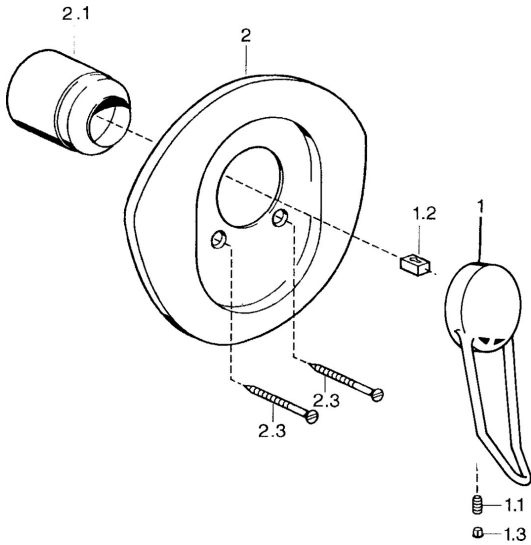

EAN: 4015474637290
static.hansa.com/03869106

- Shower solutions
- Single-lever, Trim Kit
- Concealed wall mounting
- Chrome
- Single operating lever/handle, Hot/Cold symbols

Technical data

Technical properties

Hot water supply	max. +80°C
Working pressure	0.5-10 bar

Regulations

EN standard	EN 817
-------------	---------------

Spare parts

SP03869102

	Name	Code
1	Lever, L=138 mm Discontinued	59913770
1	Lever, L=99 mm, (-2011)	59913768
1.1	Screw, M5x8, SW2.5	59904755
1.2	Bushing	59904778
1.3	Plug, hot/cold	59906705
2	Cover flange Discontinued	59911553
2	Cover flange White Discontinued	59911555
2	Cover flange Edelmessing Discontinued	59911557
2.1	Covering cap Edelmessing Discontinued	59906537
2.1	Covering cap	59904820
2.3	Screw, M5x65 White Discontinued	59906672
2.3	Screw, M5x65	59904847
2.3	Screw, M5x65 Gold Discontinued	59904849
N.I.	Raising kit, 20 mm	59904983