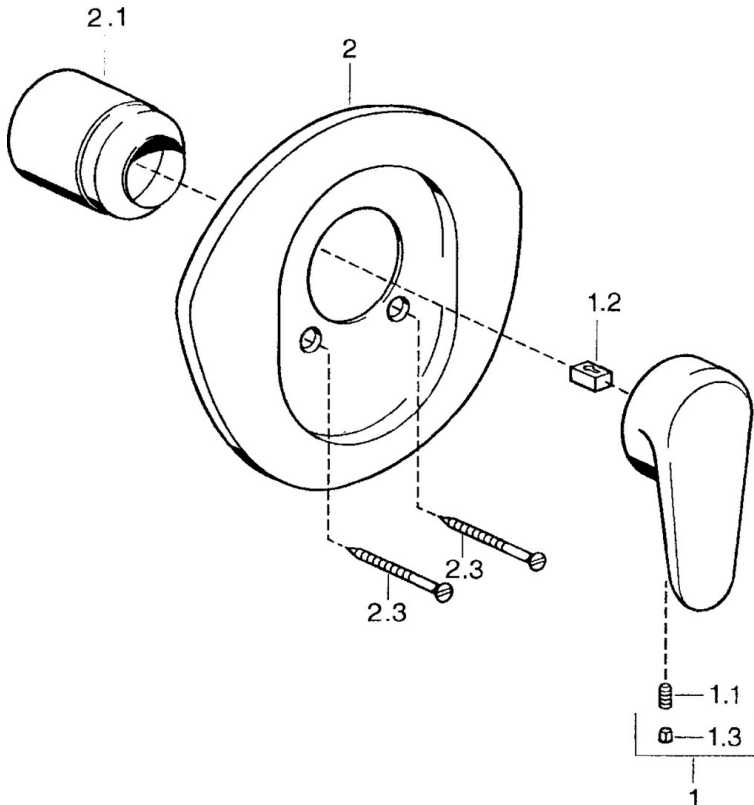

EAN: 4015474637290
static.hansa.com/03869106

- Shower solutions
- Single-lever, Trim Kit
- Concealed wall mounting
- Chrome
- Single operating lever/handle, Hot/Cold symbols

Technical data

Technical properties

Hot water supply	max. +80°C
Working pressure	0.5-10 bar

Regulations

EN standard	EN 817
-------------	---------------

Spare parts

SP03869102

	Name	Code
1	Lever, L=138 mm Discontinued	59913770
1	Lever, L=99 mm, (-2011)	59913768
1.1	Screw, M5x8, SW2.5	59904755
1.2	Bushing	59904778
1.3	Plug, hot/cold	59906705
2	Cover flange Discontinued	59911553
2	Cover flange White Discontinued	59911555
2	Cover flange Edelmessing Discontinued	59911557
2.1	Covering cap Edelmessing Discontinued	59906537
2.1	Covering cap	59904820
2.3	Screw, M5x65 White Discontinued	59906672
2.3	Screw, M5x65	59904847
2.3	Screw, M5x65 Gold Discontinued	59904849
N.I.	Raising kit, 20 mm	59904983