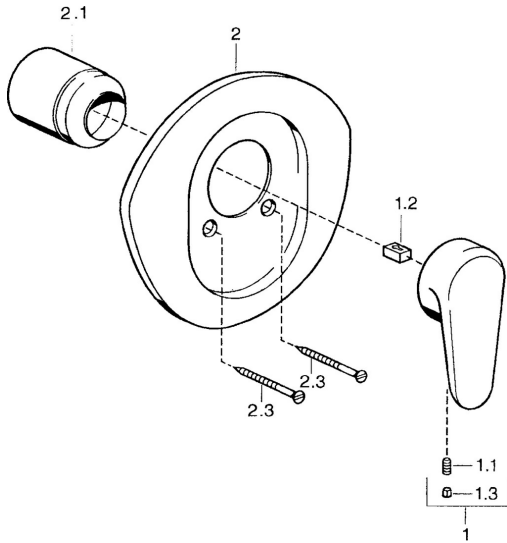

EAN: 4015474683259  
[static.hansa.com/0386910590](http://static.hansa.com/0386910590)

- Shower solutions
- Single-lever, Trim Kit
- Concealed wall mounting
- Chrome/Gold
- Single operating lever/handle, Hot/Cold symbols

## Technical data

### Technical properties

Hot water supply	<b>max. +80°C</b>
Working pressure	<b>0.5-10 bar</b>

### SP03869102

	Name	Code
1	Lever, L=138 mm Discontinued	59913770
1	Lever, L=99 mm, (-2011)	59913768
1.1	Screw, M5x8, SW2.5	59904755
1.2	Bushing	59904778
1.3	Plug, hot/cold	59906705
2	Cover flange Discontinued	59911553
2	Cover flange White Discontinued	59911555
2	Cover flange Edelmessing Discontinued	59911557
2.1	Covering cap Edelmessing Discontinued	59906537
2.1	Covering cap	59904820
2.3	Screw, M5x65 White Discontinued	59906672
2.3	Screw, M5x65	59904847
2.3	Screw, M5x65 Gold Discontinued	59904849
N.I.	Raising kit, 20 mm	59904983