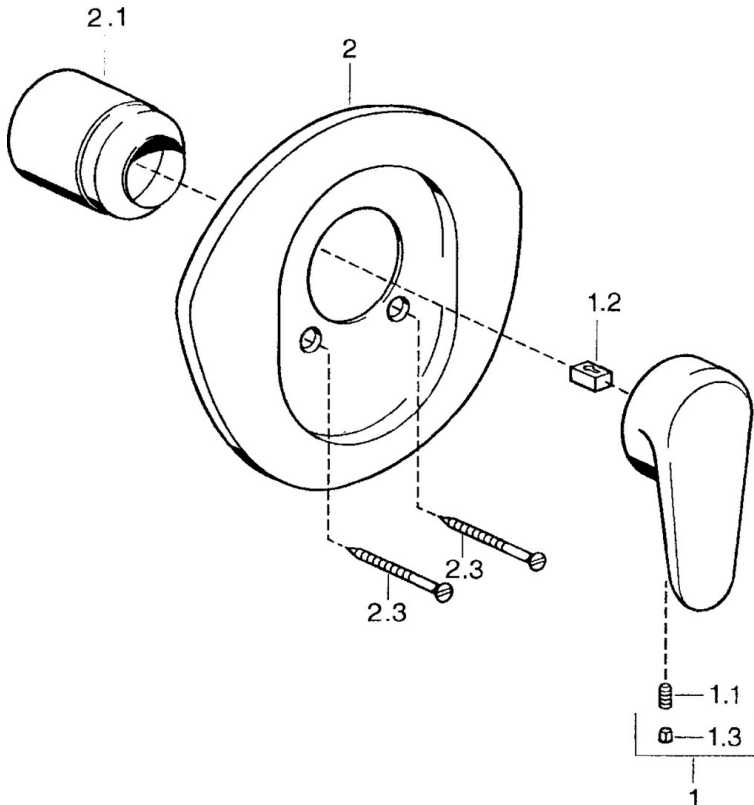

EAN: 4015474683259  
[static.hansa.com/0386910590](http://static.hansa.com/0386910590)

- Shower solutions
- Single-lever, Trim Kit
- Concealed wall mounting
- Chrome/Gold
- Single operating lever/handle, Hot/Cold symbols

## Technical data

### Technical properties

Hot water supply	<b>max. +80°C</b>
Working pressure	<b>0.5-10 bar</b>

### SP03869102

	Name	Code
1	Lever, L=138 mm Discontinued	59913770
1	Lever, L=99 mm, (-2011)	59913768
1.1	Screw, M5x8, SW2.5	59904755
1.2	Bushing	59904778
1.3	Plug, hot/cold	59906705
2	Cover flange Discontinued	59911553
2	Cover flange White Discontinued	59911555
2	Cover flange Edelmessing Discontinued	59911557
2.1	Covering cap Edelmessing Discontinued	59906537
2.1	Covering cap	59904820
2.3	Screw, M5x65 White Discontinued	59906672
2.3	Screw, M5x65	59904847
2.3	Screw, M5x65 Gold Discontinued	59904849
N.I.	Raising kit, 20 mm	59904983