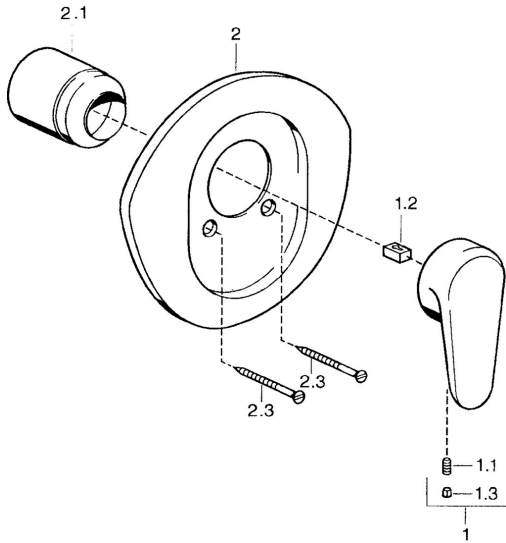

EAN: 4015474683266
static.hansa.com/0386910586

- Shower solutions
- Single-lever, Trim Kit
- Concealed wall mounting
- Single operating lever/handle, Hot/Cold symbols

Technical data

Technical properties

Hot water supply	max. +80°C
Working pressure	0.5-10 bar

Regulations

EN standard	EN 817
-------------	---------------

Spare parts

SP03869102

	Name	Code
1	Lever, L=138 mm Discontinued	59913770
1	Lever, L=99 mm, (-2011)	59913768
1.1	Screw, M5x8, SW2.5	59904755
1.2	Bushing	59904778
1.3	Plug, hot/cold	59906705
2	Cover flange Discontinued	59911553
2	Cover flange White Discontinued	59911555
2	Cover flange Edelmessing Discontinued	59911557
2.1	Covering cap Edelmessing Discontinued	59906537
2.1	Covering cap	59904820
2.3	Screw, M5x65 White Discontinued	59906672
2.3	Screw, M5x65	59904847
2.3	Screw, M5x65 Gold Discontinued	59904849
N.I.	Raising kit, 20 mm	59904983