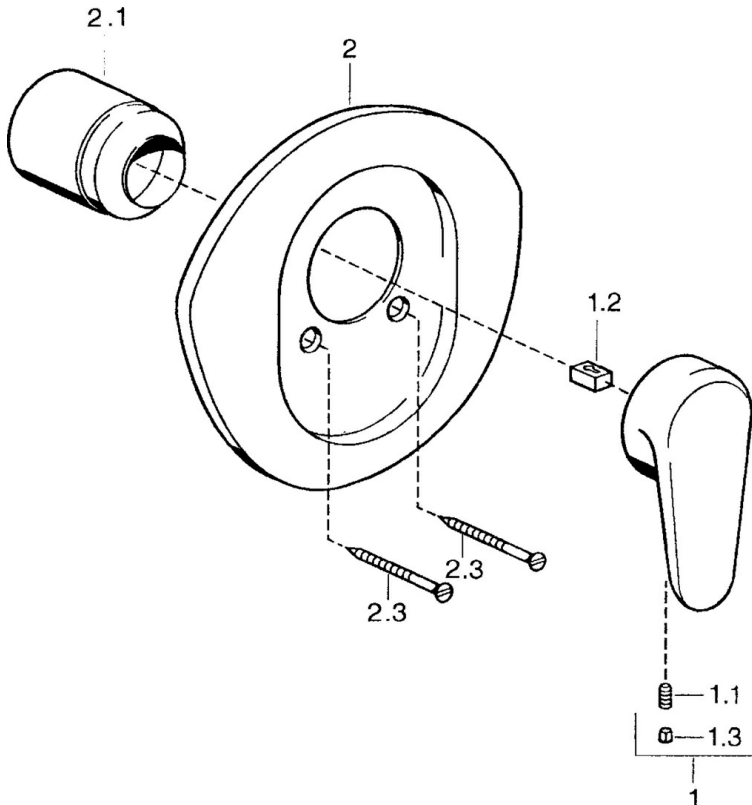

EAN: 4015474683266
static.hansa.com/0386910586

- Shower solutions
- Single-lever, Trim Kit
- Concealed wall mounting
- Single operating lever/handle, Hot/Cold symbols

Technical data

Technical properties

Hot water supply	max. +80°C
Working pressure	0.5-10 bar

Regulations

EN standard	EN 817
-------------	---------------

Spare parts

SP03869102

	Name	Code
1	Lever, L=138 mm Discontinued	59913770
1	Lever, L=99 mm, (-2011)	59913768
1.1	Screw, M5x8, SW2.5	59904755
1.2	Bushing	59904778
1.3	Plug, hot/cold	59906705
2	Cover flange Discontinued	59911553
2	Cover flange White Discontinued	59911555
2	Cover flange Edelmessing Discontinued	59911557
2.1	Covering cap Edelmessing Discontinued	59906537
2.1	Covering cap	59904820
2.3	Screw, M5x65 White Discontinued	59906672
2.3	Screw, M5x65	59904847
2.3	Screw, M5x65 Gold Discontinued	59904849
N.I.	Raising kit, 20 mm	59904983