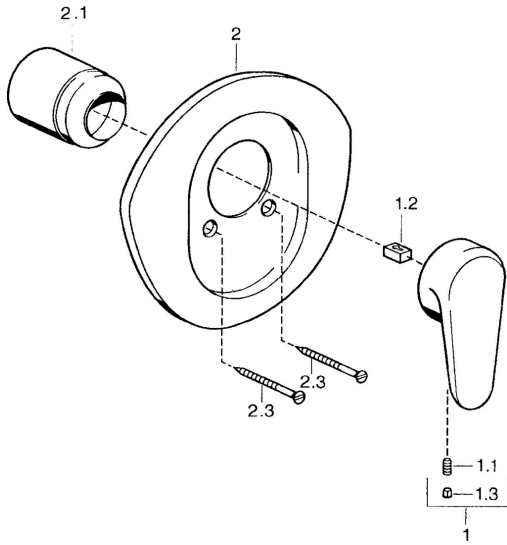

EAN: 4015474526112
static.hansa.com/03869103

- Shower solutions
- Single-lever, Trim Kit
- Concealed wall mounting
- Chrome
- Single operating lever/handle, Hot/Cold symbols

Technical data

Technical properties

Hot water supply	max. +80°C
Working pressure	0.5-10 bar

Regulations

EN standard	EN 817
-------------	---------------

Spare parts

SP03869102

	Name	Code
1	Lever, L=138 mm Discontinued	59913770
1	Lever, L=99 mm, (-2011)	59913768
1.1	Screw, M5x8, SW2.5	59904755
1.2	Bushing	59904778
1.3	Plug, hot/cold	59906705
2	Cover flange Discontinued	59911553
2	Cover flange White Discontinued	59911555
2	Cover flange Edelmessing Discontinued	59911557
2.1	Covering cap Edelmessing Discontinued	59906537
2.1	Covering cap	59904820
2.3	Screw, M5x65 White Discontinued	59906672
2.3	Screw, M5x65	59904847
2.3	Screw, M5x65 Gold Discontinued	59904849
N.I.	Raising kit, 20 mm	59904983