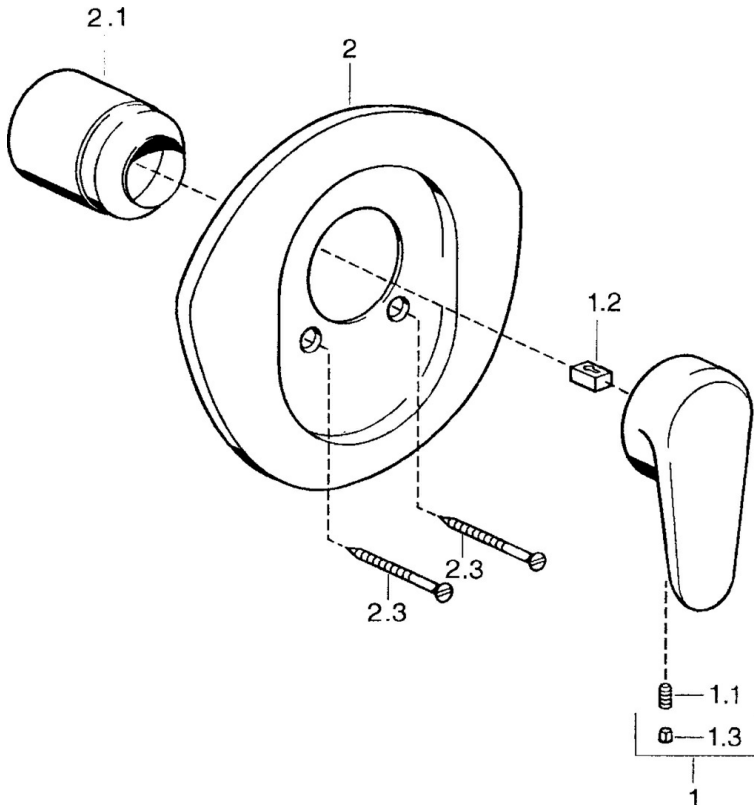

EAN: 4015474526112
static.hansa.com/03869103

- Shower solutions
- Single-lever, Trim Kit
- Concealed wall mounting
- Chrome
- Single operating lever/handle, Hot/Cold symbols

Technical data

Technical properties

Hot water supply	max. +80°C
Working pressure	0.5-10 bar

Regulations

EN standard	EN 817
-------------	---------------

Spare parts

SP03869102

	Name	Code
1	Lever, L=138 mm Discontinued	59913770
1	Lever, L=99 mm, (-2011)	59913768
1.1	Screw, M5x8, SW2.5	59904755
1.2	Bushing	59904778
1.3	Plug, hot/cold	59906705
2	Cover flange Discontinued	59911553
2	Cover flange White Discontinued	59911555
2	Cover flange Edelmessing Discontinued	59911557
2.1	Covering cap Edelmessing Discontinued	59906537
2.1	Covering cap	59904820
2.3	Screw, M5x65 White Discontinued	59906672
2.3	Screw, M5x65	59904847
2.3	Screw, M5x65 Gold Discontinued	59904849
N.I.	Raising kit, 20 mm	59904983