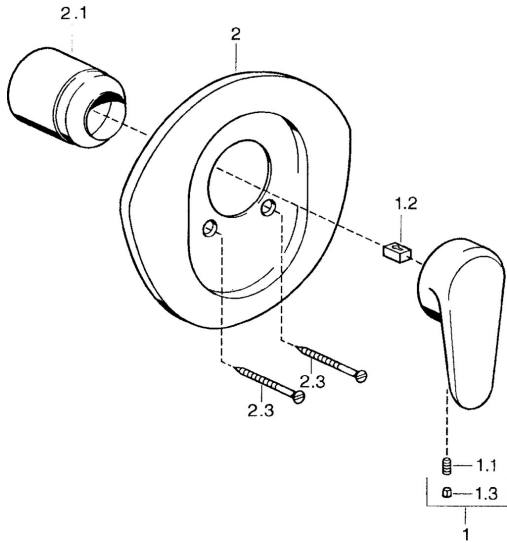

EAN: 4015474682627
static.hansa.com/0386910290

- Shower solutions
- Single-lever, Trim Kit
- Concealed wall mounting
- Chrome/Gold
- Single operating lever/handle, Hot/Cold symbols

Technical data

Technical properties

Hot water supply	max. +80°C
Working pressure	0.5-10 bar

Regulations

EN standard	EN 817
-------------	---------------

Spare parts

SP03869102

	Name	Code
1	Lever, L=138 mm Discontinued	59913770
1	Lever, L=99 mm, (-2011)	59913768
1.1	Screw, M5x8, SW2.5	59904755
1.2	Bushing	59904778
1.3	Plug, hot/cold	59906705
2	Cover flange Discontinued	59911553
2	Cover flange White Discontinued	59911555
2	Cover flange Edelmessing Discontinued	59911557
2.1	Covering cap Edelmessing Discontinued	59906537
2.1	Covering cap	59904820
2.3	Screw, M5x65 White Discontinued	59906672
2.3	Screw, M5x65	59904847
2.3	Screw, M5x65 Gold Discontinued	59904849
N.I.	Raising kit, 20 mm	59904983