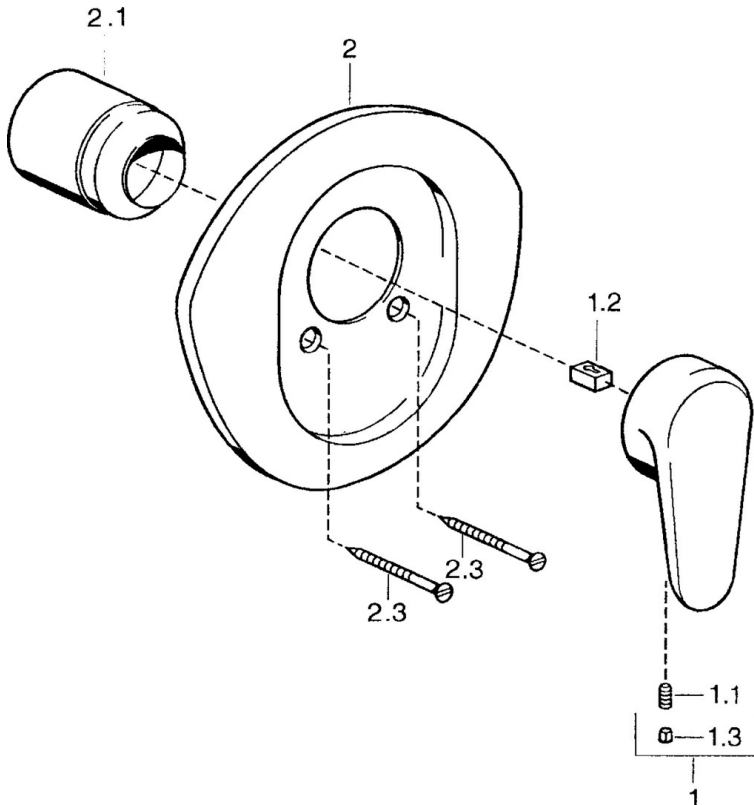

EAN: 4015474682627
static.hansa.com/0386910290

- Shower solutions
- Single-lever, Trim Kit
- Concealed wall mounting
- Chrome/Gold
- Single operating lever/handle, Hot/Cold symbols

Technical data

Technical properties

Hot water supply	max. +80°C
Working pressure	0.5-10 bar

Regulations

EN standard	EN 817
-------------	---------------

Spare parts

SP03869102

	Name	Code
1	Lever, L=138 mm Discontinued	59913770
1	Lever, L=99 mm, (-2011)	59913768
1.1	Screw, M5x8, SW2.5	59904755
1.2	Bushing	59904778
1.3	Plug, hot/cold	59906705
2	Cover flange Discontinued	59911553
2	Cover flange White Discontinued	59911555
2	Cover flange Edelmessing Discontinued	59911557
2.1	Covering cap Edelmessing Discontinued	59906537
2.1	Covering cap	59904820
2.3	Screw, M5x65 White Discontinued	59906672
2.3	Screw, M5x65	59904847
2.3	Screw, M5x65 Gold Discontinued	59904849
N.I.	Raising kit, 20 mm	59904983