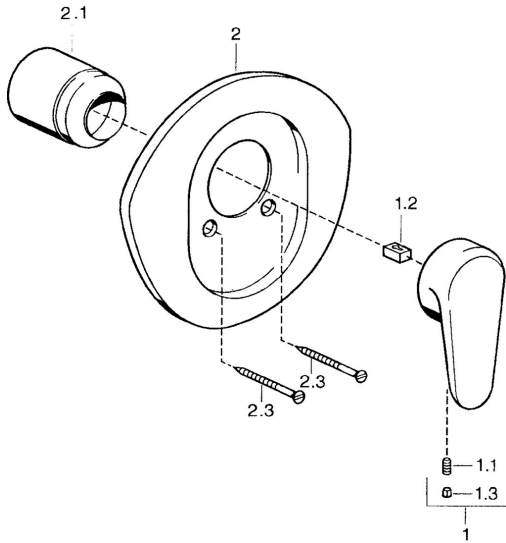

EAN: 4015474682573
static.hansa.com/0386910286

- Shower solutions
- Single-lever, Trim Kit
- Concealed wall mounting
- Single operating lever/handle, Hot/Cold symbols

Technical data

Technical properties

Hot water supply	max. +80°C
Working pressure	0.5-10 bar

Regulations

EN standard	EN 817
-------------	---------------

Spare parts

SP03869102

	Name	Code
1	Lever, L=138 mm Discontinued	59913770
1	Lever, L=99 mm, (-2011)	59913768
1.1	Screw, M5x8, SW2.5	59904755
1.2	Bushing	59904778
1.3	Plug, hot/cold	59906705
2	Cover flange Discontinued	59911553
2	Cover flange White Discontinued	59911555
2	Cover flange Edelmessing Discontinued	59911557
2.1	Covering cap Edelmessing Discontinued	59906537
2.1	Covering cap	59904820
2.3	Screw, M5x65 White Discontinued	59906672
2.3	Screw, M5x65	59904847
2.3	Screw, M5x65 Gold Discontinued	59904849
N.I.	Raising kit, 20 mm	59904983