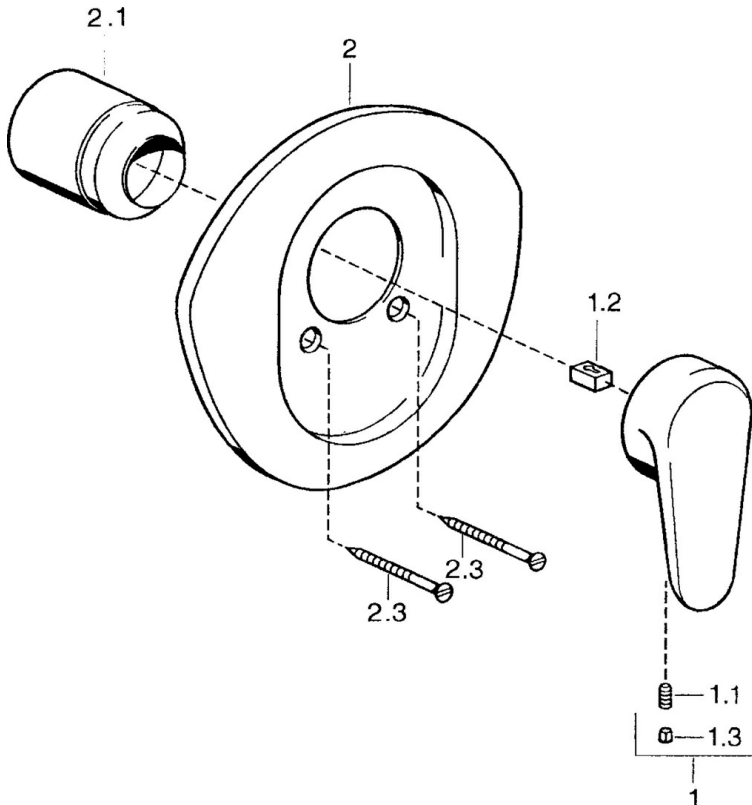

EAN: 4015474682573
static.hansa.com/0386910286

- Shower solutions
- Single-lever, Trim Kit
- Concealed wall mounting
- Single operating lever/handle, Hot/Cold symbols

Technical data

Technical properties

Hot water supply	max. +80°C
Working pressure	0.5-10 bar

Regulations

EN standard	EN 817
-------------	---------------

Spare parts

SP03869102

	Name	Code
1	Lever, L=138 mm Discontinued	59913770
1	Lever, L=99 mm, (-2011)	59913768
1.1	Screw, M5x8, SW2.5	59904755
1.2	Bushing	59904778
1.3	Plug, hot/cold	59906705
2	Cover flange Discontinued	59911553
2	Cover flange White Discontinued	59911555
2	Cover flange Edelmessing Discontinued	59911557
2.1	Covering cap Edelmessing Discontinued	59906537
2.1	Covering cap	59904820
2.3	Screw, M5x65 White Discontinued	59906672
2.3	Screw, M5x65	59904847
2.3	Screw, M5x65 Gold Discontinued	59904849
N.I.	Raising kit, 20 mm	59904983