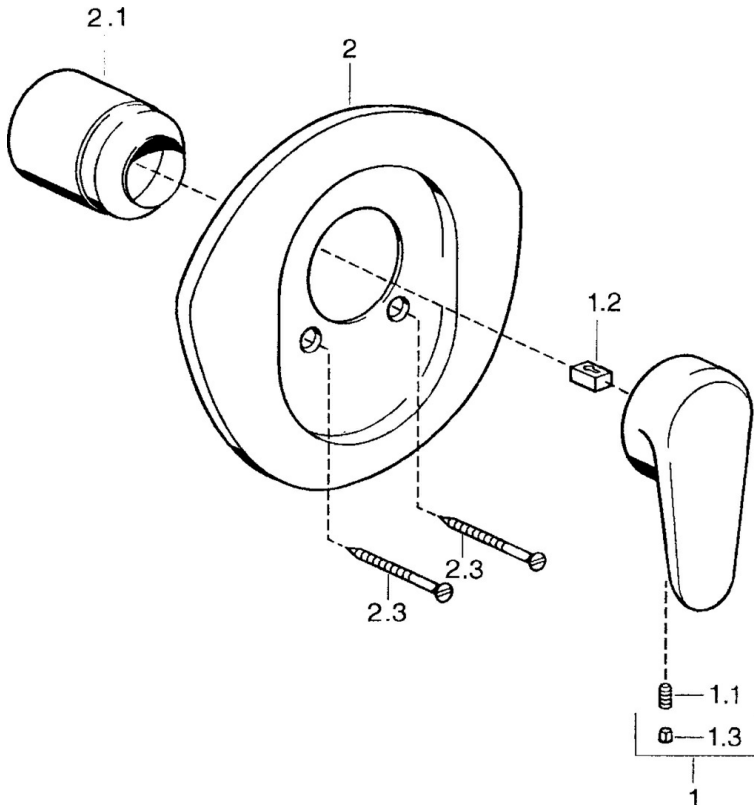

EAN: 4015474682580
static.hansa.com/03869102

- Shower solutions
- Single-lever, Trim Kit
- Concealed wall mounting
- Chrome
- Single operating lever/handle, Hot/Cold symbols

Technical data

Technical properties

Hot water supply	max. +80°C
Working pressure	0.5-10 bar

Regulations

EN standard	EN 817
-------------	---------------

Spare parts

SP03869102

	Name	Code
1	Lever, L=138 mm Discontinued	59913770
1	Lever, L=99 mm, (-2011)	59913768
1.1	Screw, M5x8, SW2.5	59904755
1.2	Bushing	59904778
1.3	Plug, hot/cold	59906705
2	Cover flange Discontinued	59911553
2	Cover flange White Discontinued	59911555
2	Cover flange Edelmessing Discontinued	59911557
2.1	Covering cap Edelmessing Discontinued	59906537
2.1	Covering cap	59904820
2.3	Screw, M5x65 White Discontinued	59906672
2.3	Screw, M5x65	59904847
2.3	Screw, M5x65 Gold Discontinued	59904849
N.I.	Raising kit, 20 mm	59904983