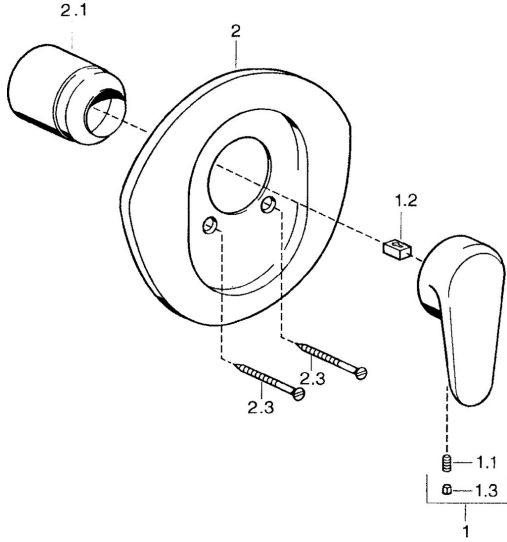

EAN: 4015474682580
static.hansa.com/03869102

- Shower solutions
- Single-lever, Trim Kit
- Concealed wall mounting
- Chrome
- Single operating lever/handle, Hot/Cold symbols

Technical data

Technical properties

Hot water supply	max. +80°C
Working pressure	0.5-10 bar

Regulations

EN standard	EN 817
-------------	---------------

Spare parts

SP03869102

	Name	Code
1	Lever, L=138 mm Discontinued	59913770
1	Lever, L=99 mm, (-2011)	59913768
1.1	Screw, M5x8, SW2.5	59904755
1.2	Bushing	59904778
1.3	Plug, hot/cold	59906705
2	Cover flange Discontinued	59911553
2	Cover flange White Discontinued	59911555
2	Cover flange Edelmessing Discontinued	59911557
2.1	Covering cap Edelmessing Discontinued	59906537
2.1	Covering cap	59904820
2.3	Screw, M5x65 White Discontinued	59906672
2.3	Screw, M5x65	59904847
2.3	Screw, M5x65 Gold Discontinued	59904849
N.I.	Raising kit, 20 mm	59904983