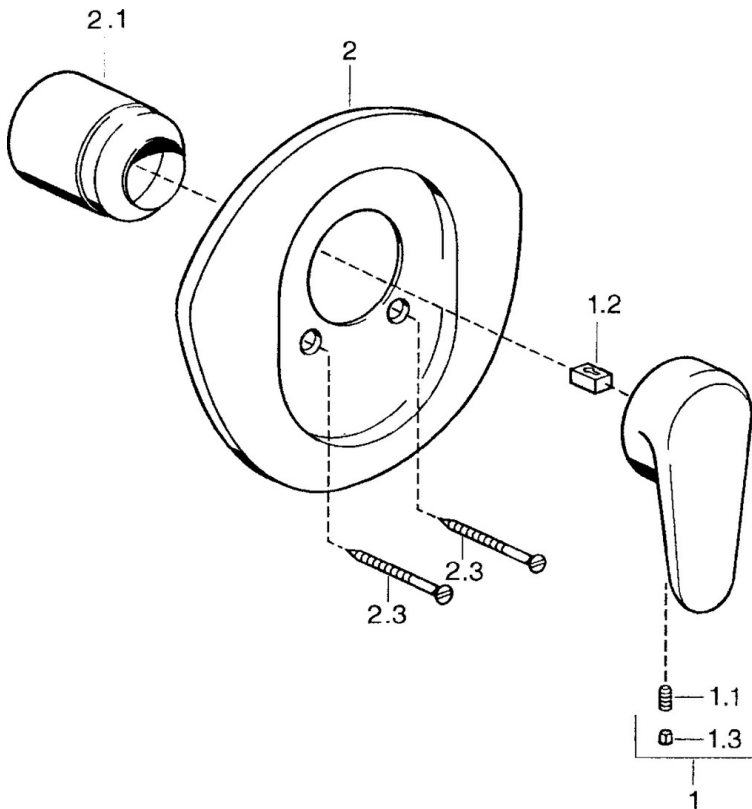

EAN: 4015474682603
static.hansa.com/0386910094

- Shower solutions
- Single-lever, Trim Kit
- Concealed wall mounting
- Edelmessing
- Single operating lever/handle, Hot/Cold symbols

Technical data

Technical properties

Hot water supply **max. +80°C**
 Working pressure **0.5-10 bar**

Regulations

EN standard **EN 817**

Spare parts

SP03869102

	Name	Code
1	Lever, L=138 mm Discontinued	59913770
1	Lever, L=99 mm, (-2011)	59913768
1.1	Screw, M5x8, SW2.5	59904755
1.2	Bushing	59904778
1.3	Plug, hot/cold	59906705
2	Cover flange Discontinued	59911553
2	Cover flange White Discontinued	59911555
2	Cover flange Edelmessing Discontinued	59911557
2.1	Covering cap Edelmessing Discontinued	59906537
2.1	Covering cap	59904820
2.3	Screw, M5x65 White Discontinued	59906672
2.3	Screw, M5x65	59904847
2.3	Screw, M5x65 Gold Discontinued	59904849
N.I.	Raising kit, 20 mm	59904983