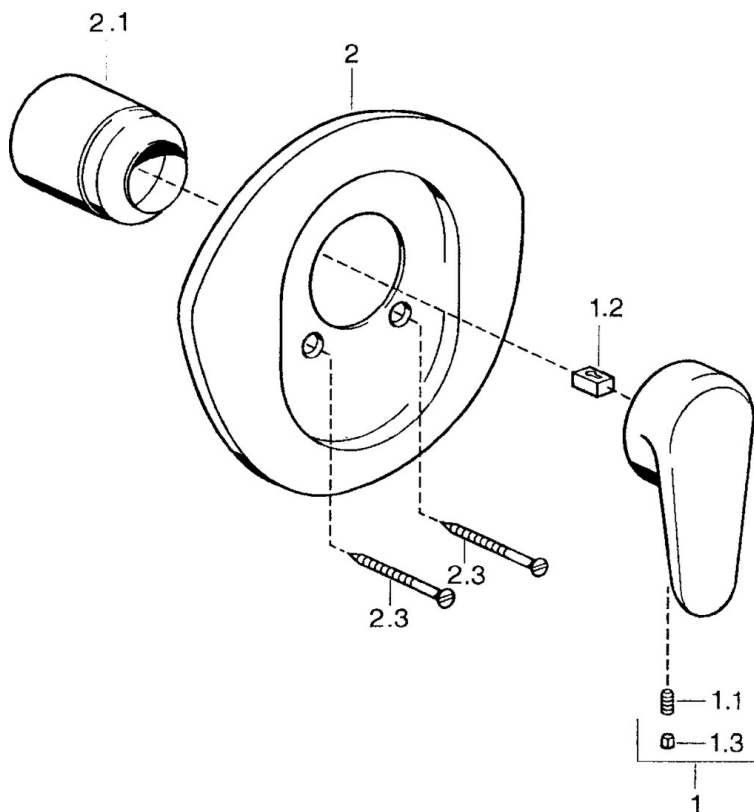

EAN: 4015474682559
static.hansa.com/0386910092

- Shower solutions
- Single-lever, Trim Kit
- Concealed wall mounting
- Single operating lever/handle, Hot/Cold symbols

Technical data

Technical properties

Hot water supply **max. +80°C**
 Working pressure **0.5-10 bar**

Regulations

EN standard **EN 817**

Spare parts

SP03869102

	Name	Code
1	Lever, L=138 mm Discontinued	59913770
1	Lever, L=99 mm, (-2011)	59913768
1.1	Screw, M5x8, SW2.5	59904755
1.2	Bushing	59904778
1.3	Plug, hot/cold	59906705
2	Cover flange Discontinued	59911553
2	Cover flange White Discontinued	59911555
2	Cover flange Edelmessing Discontinued	59911557
2.1	Covering cap Edelmessing Discontinued	59906537
2.1	Covering cap	59904820
2.3	Screw, M5x65 White Discontinued	59906672
2.3	Screw, M5x65	59904847
2.3	Screw, M5x65 Gold Discontinued	59904849
N.I.	Raising kit, 20 mm	59904983