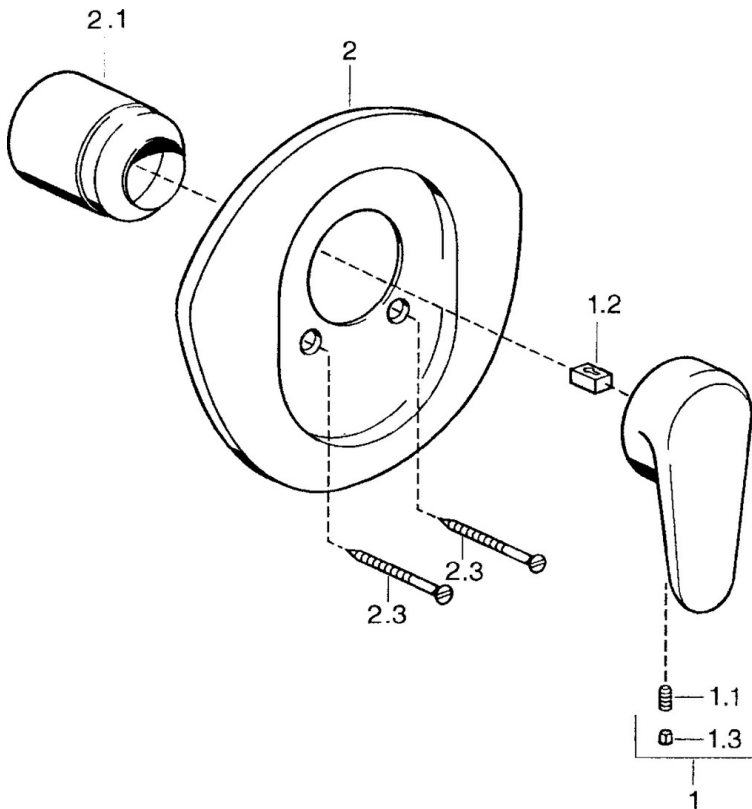

EAN: 4015474551794
static.hansa.com/0386910090

- Shower solutions
- Single-lever, Trim Kit
- Concealed wall mounting
- Chrome/Gold
- Single operating lever/handle, Hot/Cold symbols

Technical data

Technical properties

Hot water supply **max. +80°C**
 Working pressure **0.5-10 bar**

Regulations

EN standard **EN 817**

Spare parts

SP03869102

	Name	Code
1	Lever, L=138 mm Discontinued	59913770
1	Lever, L=99 mm, (-2011)	59913768
1.1	Screw, M5x8, SW2.5	59904755
1.2	Bushing	59904778
1.3	Plug, hot/cold	59906705
2	Cover flange Discontinued	59911553
2	Cover flange White Discontinued	59911555
2	Cover flange Edelmessing Discontinued	59911557
2.1	Covering cap Edelmessing Discontinued	59906537
2.1	Covering cap	59904820
2.3	Screw, M5x65 White Discontinued	59906672
2.3	Screw, M5x65	59904847
2.3	Screw, M5x65 Gold Discontinued	59904849
N.I.	Raising kit, 20 mm	59904983